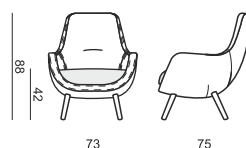

SITS
— *comfortable life*

cocktail
& design

STEFANI

ARMCHAIR

ARMCHAIR with function

ARMCHAIR with leather cover

ARMCHAIR with function with leather cover

UPHOLSTERY

FABRIC or LEATHER: FC - fix cover

FABRIC: limited selection (check with the salesman)

FEET

SWIVEL swivel chrome with function

STANDARD COMFORT