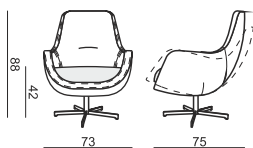

SITS
— *comfortable life*

cocktail
& design

STEFANI

ARMCHAIR

ARMCHAIR with function

ARMCHAIR with leather cover

ARMCHAIR with function with leather cover

UPHOLSTERY

FABRIC or LEATHER: FC - fix cover

FABRIC: limited selection (check with the salesman)

FEET

SWIVEL swivel chrome with function

STANDARD COMFORT