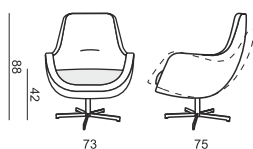

SITS
— *comfortable life*

cocktail
& design

STEFANI

ARMCHAIR

ARMCHAIR with function

ARMCHAIR with leather cover

ARMCHAIR with function with leather cover

UPHOLSTERY

FABRIC or LEATHER: FC - fix cover

FABRIC: limited selection (check with the salesman)

FEET

SWIVEL swivel chrome with function

STANDARD COMFORT