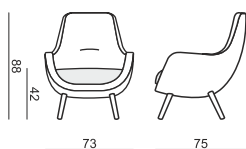

SITS
— *comfortable life*

cocktail
& design

STEFANI

ARMCHAIR

ARMCHAIR with function

ARMCHAIR with leather cover

ARMCHAIR with function with leather cover

UPHOLSTERY

FABRIC or LEATHER: FC - fix cover

FABRIC: limited selection (check with the salesman)

FEET

SWIVEL swivel chrome with function

STANDARD COMFORT