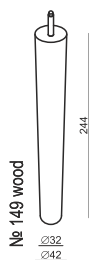

FABRIC or LEATHER: FC - fix cover

FABRIC: limited selection (check with the salesman)

FEET

SWIVEL swivel chrome with function

STANDARD COMFORT