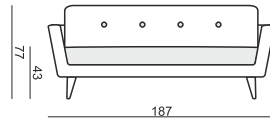

SITS
— *comfortable life*

cocktail
& design

OTTO

ARMCHAIR

2 SEATER

2,5 SEATER

3 SEATER

FOOTSTOOL