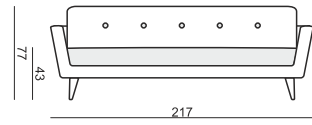

SITS
— *comfortable life*

cocktail
& design

OTTO

ARMCHAIR

2 SEATER

2,5 SEATER

3 SEATER

FOOTSTOOL