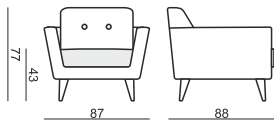

SITS
— *comfortable life*

cocktail
& design

OTTO

ARMCHAIR

2 SEATER

2,5 SEATER

3 SEATER

FOOTSTOOL