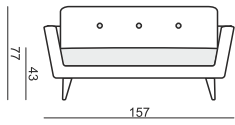

SITS
— *comfortable life*

cocktail
& design

OTTO

ARMCHAIR

2 SEATER

2,5 SEATER

3 SEATER

FOOTSTOOL