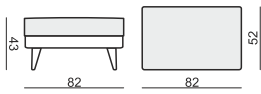

SITS
— *comfortable life*

cocktail
& design

OTTO

ARMCHAIR

2 SEATER

2,5 SEATER

3 SEATER

FOOTSTOOL