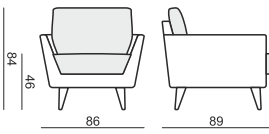

SITS
— *comfortable life*

cocktail
& design

RUCOLA

RUCOLA

SITS reserves the right to change construction of products and components used due to improving durability of product and customer satisfaction without any further notice. Explicit ± 2 cm tolerance of all elements sizes.

www.sits.eu
APRIL 2013

ARMCHAIR

2 SEATER

2,5 SEATER

3 SEATER

FOOTSTOOL FIXED CUSHIONS

FOOTSTOOL LOOSE CUSHIONS

UPHOLSTERY