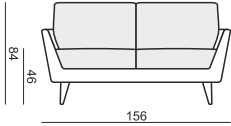

SITS
— *comfortable life*

cocktail
& design

RUCOLA

RUCOLA

SITS reserves the right to change construction of products and components used due to improving durability of product and customer satisfaction without any further notice. Explicit ± 2 cm tolerance of all elements sizes.

www.sits.eu
APRIL 2013

ARMCHAIR

2 SEATER

2,5 SEATER

3 SEATER

FOOTSTOOL FIXED CUSHIONS

FOOTSTOOL LOOSE CUSHIONS

UPHOLSTERY