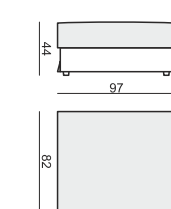

2 SEATER LEFT (or RIGHT)

2 SEATER without ARMRESTS

ARMCHAIR 90 LEFT (or RIGHT)

ARMCHAIR 90 without ARMRESTS

ARMCHAIR 105 WIDE LEFT (or RIGHT)

ARMCHAIR 105 WIDE without ARMRESTS

FOOTSTOOL 97x82

FOOTSTOOL 107x92

FOOTSTOOL 122x92

DIVAN LEFT (or RIGHT) (available also in 2 pieces)

CORNER 90°

CUSHION 50x30

CUSHION 40x40

tea
& book

CLOUD

CLOUD

DIVAN LEFT + 3 SEATER without ARMRESTS + DIVAN RIGHT

SET 7 LEFT (or RIGHT)

ARMCHAIR WIDE LEFT (or RIGHT) + CORNER 90° + 3 SEATER RIGHT (or LEFT)

SET 8

3 SEATER LEFT + CORNER 90° + 3 SEATER RIGHT

SITS reserves the right to change construction of products and components used due to improving durability of product and customer satisfaction without any further notice. Explicit ±2 cm tolerance of all elements sizes.