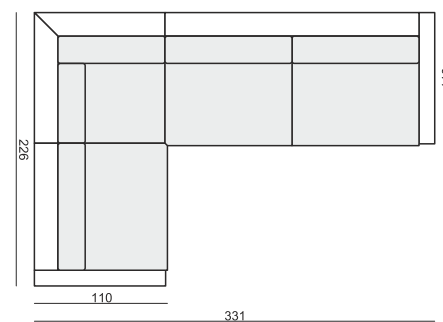

SET 4 LEFT (or RIGHT)

DIVAN LEFT (or RIGHT) + ARMCHAIR without ARMRESTS + 2 SEATER RIGHT (or LEFT)

SET 5 LEFT (or RIGHT)

DIVAN LEFT (or RIGHT) + ARMCHAIR WIDE without ARMRESTS + 3 SEATER RIGHT (or LEFT)

SET 6

DIVAN LEFT + 3 SEATER without ARMRESTS + DIVAN RIGHT

SET 7 LEFT (or RIGHT)

ARMCHAIR WIDE LEFT (or RIGHT) + CORNER 90° + 3 SEATER RIGHT (or LEFT)

SET 8

3 SEATER LEFT + CORNER 90° + 3 SEATER RIGHT

SITS reserves the right to change construction of products and components used due to improving durability of product and customer satisfaction without any further notice. Explicit ±2 cm tolerance of all elements sizes.