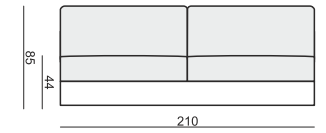

SITS
— comfortable life

CLOUD

www.sits.eu
OCTOBER 2014

3 SEATER or 3 SEATER (two parts)

3 SEATER LEFT (or RIGHT)

3 SEATER without ARMRESTS

2,5 SEATER

2 SEATER

2 SEATER LEFT (or RIGHT)

2 SEATER without ARMRESTS

ARMCHAIR 90 LEFT (or RIGHT)

ARMCHAIR 90 without ARMRESTS

ARMCHAIR 105 WIDE LEFT (or RIGHT)

ARMCHAIR 105 WIDE without ARMRESTS

FOOTSTOOL 97x82

FOOTSTOOL 107x92