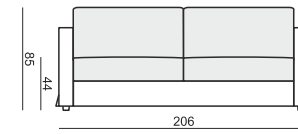

SITS
— comfortable life

CLOUD

www.sits.eu
OCTOBER 2014

3 SEATER or 3 SEATER (two parts)

3 SEATER LEFT (or RIGHT)

3 SEATER without ARMRESTS

2,5 SEATER

2 SEATER

2 SEATER LEFT (or RIGHT)

2 SEATER without ARMRESTS

ARMCHAIR 90 LEFT (or RIGHT)

ARMCHAIR 90 without ARMRESTS

ARMCHAIR 105 WIDE LEFT (or RIGHT)

ARMCHAIR 105 WIDE without ARMRESTS

FOOTSTOOL 97x82

FOOTSTOOL 107x92

DIVAN LEFT + 3 SEATER without ARMRESTS + DIVAN RIGHT

SET 7 LEFT (or RIGHT)

ARMCHAIR WIDE LEFT (or RIGHT) + CORNER 90° + 3 SEATER RIGHT (or LEFT)

SET 8

3 SEATER LEFT + CORNER 90° + 3 SEATER RIGHT

SITS reserves the right to change construction of products and components used due to improving durability of product and customer satisfaction without any further notice. Explicit ±2 cm tolerance of all elements sizes.