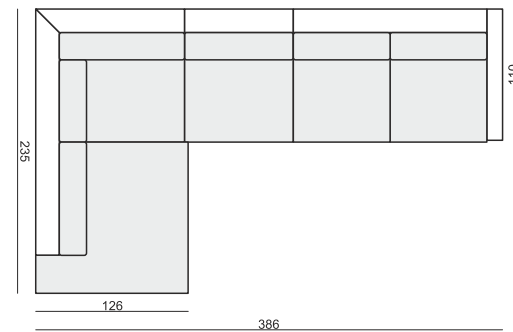

FOOTSTOOL 122x92

DIVAN LEFT (or RIGHT) (available also in 2 pieces)

CORNER 90°

CUSHION 50x30

CUSHION 40x40

tea
& book

CLOUD

CLOUD

www.sits.eu
OCTOBER 2014

SET 1

3 SEATER LEFT (or RIGHT) + ARMCHAIR WIDE RIGHT (or LEFT)

SET 2 LEFT (or RIGHT)

DIVAN LEFT (or RIGHT) + 2 SEATER RIGHT (or LEFT)

SET 3 LEFT (or RIGHT)

DIVAN LEFT (or RIGHT) + 3 SEATER RIGHT (or LEFT)

SET 4 LEFT (or RIGHT)

DIVAN LEFT (or RIGHT) + ARMCHAIR without ARMRESTS + 2 SEATER RIGHT (or LEFT)

SET 5 LEFT (or RIGHT)

DIVAN LEFT (or RIGHT) + ARMCHAIR WIDE without ARMRESTS + 3 SEATER RIGHT (or LEFT)

SET 6

DIVAN LEFT + 3 SEATER without ARMRESTS + DIVAN RIGHT

SET 7 LEFT (or RIGHT)

ARMCHAIR WIDE LEFT (or RIGHT) + CORNER 90° + 3 SEATER RIGHT (or LEFT)

SET 8

3 SEATER LEFT + CORNER 90° + 3 SEATER RIGHT

SITS reserves the right to change construction of products and components used due to improving durability of product and customer satisfaction without any further notice. Explicit ±2 cm tolerance of all elements sizes.