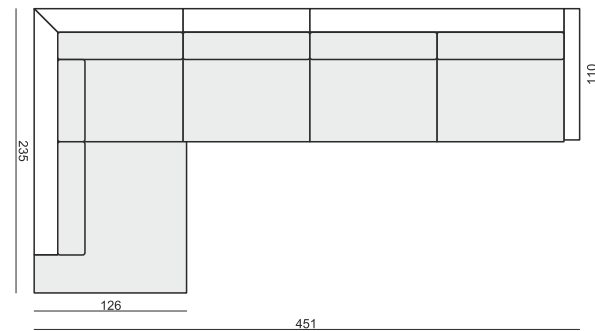

FOOTSTOOL 122x92

DIVAN LEFT (or RIGHT) (available also in 2 pieces)

CORNER 90°

CUSHION 50x30

CUSHION 40x40

tea
& book

CLOUD

CLOUD

www.sits.eu
OCTOBER 2014

SET 1

3 SEATER LEFT (or RIGHT) + ARMCHAIR WIDE RIGHT (or LEFT)

SET 2 LEFT (or RIGHT)

DIVAN LEFT (or RIGHT) + 2 SEATER RIGHT (or LEFT)

SET 3 LEFT (or RIGHT)

DIVAN LEFT (or RIGHT) + 3 SEATER RIGHT (or LEFT)

SET 4 LEFT (or RIGHT)

DIVAN LEFT (or RIGHT) + ARMCHAIR without ARMRESTS + 2 SEATER RIGHT (or LEFT)

SET 5 LEFT (or RIGHT)

DIVAN LEFT (or RIGHT) + ARMCHAIR WIDE without ARMRESTS + 3 SEATER RIGHT (or LEFT)

SET 6

DIVAN LEFT + 3 SEATER without ARMRESTS + DIVAN RIGHT

SET 7 LEFT (or RIGHT)

ARMCHAIR WIDE LEFT (or RIGHT) + CORNER 90° + 3 SEATER RIGHT (or LEFT)

SET 8

3 SEATER LEFT + CORNER 90° + 3 SEATER RIGHT

SITS reserves the right to change construction of products and components used due to improving durability of product and customer satisfaction without any further notice. Explicit ±2 cm tolerance of all elements sizes.