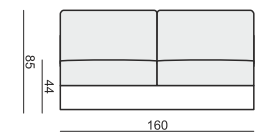

SITS
— comfortable life

CLOUD

www.sits.eu
OCTOBER 2014

3 SEATER or 3 SEATER (two parts)

3 SEATER LEFT (or RIGHT)

3 SEATER without ARMRESTS

2,5 SEATER

2 SEATER

2 SEATER LEFT (or RIGHT)

2 SEATER without ARMRESTS

ARMCHAIR 90 LEFT (or RIGHT)

ARMCHAIR 90 without ARMRESTS

ARMCHAIR 105 WIDE LEFT (or RIGHT)

ARMCHAIR 105 WIDE without ARMRESTS

FOOTSTOOL 97x82

FOOTSTOOL 107x92

DIVAN LEFT + 3 SEATER without ARMRESTS + DIVAN RIGHT

SET 7 LEFT (or RIGHT)

ARMCHAIR WIDE LEFT (or RIGHT) + CORNER 90° + 3 SEATER RIGHT (or LEFT)

SET 8

3 SEATER LEFT + CORNER 90° + 3 SEATER RIGHT

SITS reserves the right to change construction of products and components used due to improving durability of product and customer satisfaction without any further notice. Explicit ±2 cm tolerance of all elements sizes.