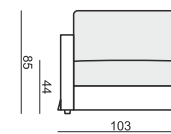

SITS
— comfortable life

CLOUD

www.sits.eu
OCTOBER 2014

3 SEATER or 3 SEATER (two parts)

3 SEATER LEFT (or RIGHT)

3 SEATER without ARMRESTS

2,5 SEATER

2 SEATER

2 SEATER LEFT (or RIGHT)

2 SEATER without ARMRESTS

ARMCHAIR 90 LEFT (or RIGHT)

ARMCHAIR 90 without ARMRESTS

ARMCHAIR 105 WIDE LEFT (or RIGHT)

ARMCHAIR 105 WIDE without ARMRESTS

FOOTSTOOL 97x82

FOOTSTOOL 107x92

DIVAN LEFT + 3 SEATER without ARMRESTS + DIVAN RIGHT

SET 7 LEFT (or RIGHT)

ARMCHAIR WIDE LEFT (or RIGHT) + CORNER 90° + 3 SEATER RIGHT (or LEFT)

SET 8

3 SEATER LEFT + CORNER 90° + 3 SEATER RIGHT

SITS reserves the right to change construction of products and components used due to improving durability of product and customer satisfaction without any further notice. Explicit ±2 cm tolerance of all elements sizes.