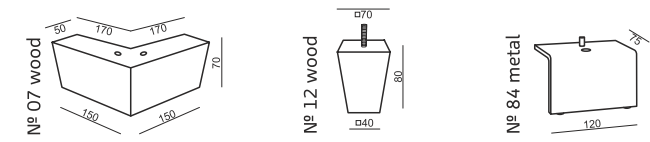

LUX COMFORT

PREMIUM COMFORT