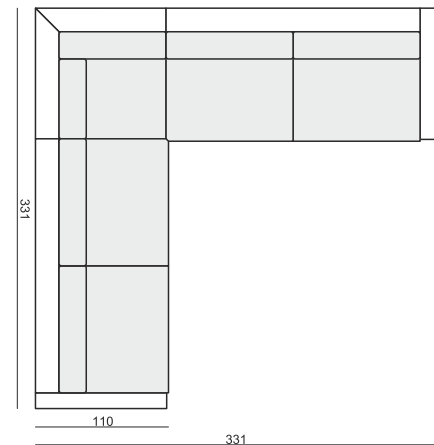

SET 4 LEFT (or RIGHT)

DIVAN LEFT (or RIGHT) + ARMCHAIR without ARMRESTS + 2 SEATER RIGHT (or LEFT)

SET 5 LEFT (or RIGHT)

DIVAN LEFT (or RIGHT) + ARMCHAIR WIDE without ARMRESTS + 3 SEATER RIGHT (or LEFT)

SET 6

DIVAN LEFT + 3 SEATER without ARMRESTS + DIVAN RIGHT

SET 7 LEFT (or RIGHT)

ARMCHAIR WIDE LEFT (or RIGHT) + CORNER 90° + 3 SEATER RIGHT (or LEFT)

SET 8

3 SEATER LEFT + CORNER 90° + 3 SEATER RIGHT

SITS reserves the right to change construction of products and components used due to improving durability of product and customer satisfaction without any further notice. Explicit ±2 cm tolerance of all elements sizes.