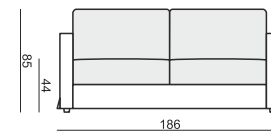

SITS
— comfortable life

CLOUD

www.sits.eu
OCTOBER 2014

3 SEATER or 3 SEATER (two parts)

3 SEATER LEFT (or RIGHT)

3 SEATER without ARMRESTS

2,5 SEATER

2 SEATER

2 SEATER LEFT (or RIGHT)

2 SEATER without ARMRESTS

ARMCHAIR 90 LEFT (or RIGHT)

ARMCHAIR 90 without ARMRESTS

ARMCHAIR 105 WIDE LEFT (or RIGHT)

ARMCHAIR 105 WIDE without ARMRESTS

FOOTSTOOL 97x82

FOOTSTOOL 107x92

DIVAN LEFT + 3 SEATER without ARMRESTS + DIVAN RIGHT

SET 7 LEFT (or RIGHT)

ARMCHAIR WIDE LEFT (or RIGHT) + CORNER 90° + 3 SEATER RIGHT (or LEFT)

SET 8

3 SEATER LEFT + CORNER 90° + 3 SEATER RIGHT

SITS reserves the right to change construction of products and components used due to improving durability of product and customer satisfaction without any further notice. Explicit ±2 cm tolerance of all elements sizes.