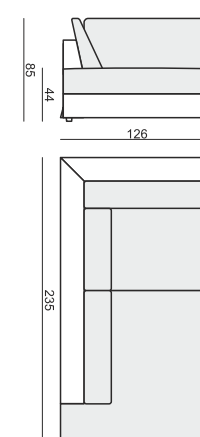

2 SEATER LEFT (or RIGHT)

2 SEATER without ARMRESTS

ARMCHAIR 90 LEFT (or RIGHT)

ARMCHAIR 90 without ARMRESTS

ARMCHAIR 105 WIDE LEFT (or RIGHT)

ARMCHAIR 105 WIDE without ARMRESTS

FOOTSTOOL 97x82

FOOTSTOOL 107x92

FOOTSTOOL 122x92

DIVAN LEFT (or RIGHT) (available also in 2 pieces)

CORNER 90°

CUSHION 50x30

CUSHION 40x40

tea
& book

CLOUD

CLOUD

SET 4 LEFT (or RIGHT)

DIVAN LEFT (or RIGHT) + ARMCHAIR without ARMRESTS + 2 SEATER RIGHT (or LEFT)

SET 5 LEFT (or RIGHT)

DIVAN LEFT (or RIGHT) + ARMCHAIR WIDE without ARMRESTS + 3 SEATER RIGHT (or LEFT)

SET 6

DIVAN LEFT + 3 SEATER without ARMRESTS + DIVAN RIGHT

SET 7 LEFT (or RIGHT)

ARMCHAIR WIDE LEFT (or RIGHT) + CORNER 90° + 3 SEATER RIGHT (or LEFT)

SET 8

3 SEATER LEFT + CORNER 90° + 3 SEATER RIGHT

SITS reserves the right to change construction of products and components used due to improving durability of product and customer satisfaction without any further notice. Explicit ±2 cm tolerance of all elements sizes.