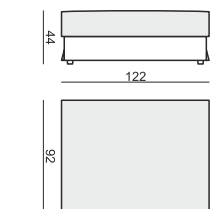

2 SEATER LEFT (or RIGHT)

2 SEATER without ARMRESTS

ARMCHAIR 90 LEFT (or RIGHT)

ARMCHAIR 90 without ARMRESTS

ARMCHAIR 105 WIDE LEFT (or RIGHT)

ARMCHAIR 105 WIDE without ARMRESTS

FOOTSTOOL 97x82

FOOTSTOOL 107x92

FOOTSTOOL 122x92

DIVAN LEFT (or RIGHT) (available also in 2 pieces)

CORNER 90°

CUSHION 50x30

CUSHION 40x40

tea
& book

CLOUD

CLOUD

SET 4 LEFT (or RIGHT)

DIVAN LEFT (or RIGHT) + ARMCHAIR without ARMRESTS + 2 SEATER RIGHT (or LEFT)

SET 5 LEFT (or RIGHT)

DIVAN LEFT (or RIGHT) + ARMCHAIR WIDE without ARMRESTS + 3 SEATER RIGHT (or LEFT)

SET 6

DIVAN LEFT + 3 SEATER without ARMRESTS + DIVAN RIGHT

SET 7 LEFT (or RIGHT)

ARMCHAIR WIDE LEFT (or RIGHT) + CORNER 90° + 3 SEATER RIGHT (or LEFT)

SET 8

3 SEATER LEFT + CORNER 90° + 3 SEATER RIGHT

SITS reserves the right to change construction of products and components used due to improving durability of product and customer satisfaction without any further notice. Explicit ±2 cm tolerance of all elements sizes.