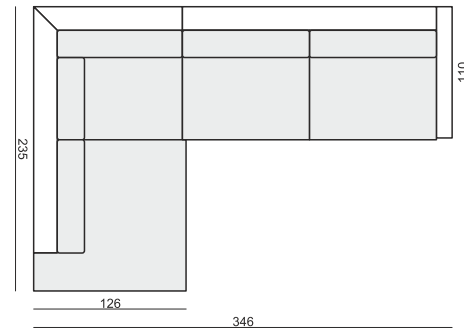

FOOTSTOOL 122x92

DIVAN LEFT (or RIGHT) (available also in 2 pieces)

CORNER 90°

CUSHION 50x30

CUSHION 40x40

tea
& book

CLOUD

CLOUD

www.sits.eu
OCTOBER 2014

SET 1

3 SEATER LEFT (or RIGHT) + ARMCHAIR WIDE RIGHT (or LEFT)

SET 2 LEFT (or RIGHT)

DIVAN LEFT (or RIGHT) + 2 SEATER RIGHT (or LEFT)

SET 3 LEFT (or RIGHT)

DIVAN LEFT (or RIGHT) + 3 SEATER RIGHT (or LEFT)

SET 4 LEFT (or RIGHT)

DIVAN LEFT (or RIGHT) + ARMCHAIR without ARMRESTS + 2 SEATER RIGHT (or LEFT)

SET 5 LEFT (or RIGHT)

DIVAN LEFT (or RIGHT) + ARMCHAIR WIDE without ARMRESTS + 3 SEATER RIGHT (or LEFT)

SET 6

DIVAN LEFT + 3 SEATER without ARMRESTS + DIVAN RIGHT

SET 7 LEFT (or RIGHT)

ARMCHAIR WIDE LEFT (or RIGHT) + CORNER 90° + 3 SEATER RIGHT (or LEFT)

SET 8

3 SEATER LEFT + CORNER 90° + 3 SEATER RIGHT

SITS reserves the right to change construction of products and components used due to improving durability of product and customer satisfaction without any further notice. Explicit ±2 cm tolerance of all elements sizes.