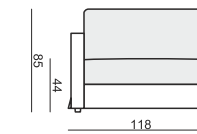

2 SEATER LEFT (or RIGHT)

2 SEATER without ARMRESTS

ARMCHAIR 90 LEFT (or RIGHT)

ARMCHAIR 90 without ARMRESTS

ARMCHAIR 105 WIDE LEFT (or RIGHT)

ARMCHAIR 105 WIDE without ARMRESTS

FOOTSTOOL 97x82

FOOTSTOOL 107x92

FOOTSTOOL 122x92

DIVAN LEFT (or RIGHT) (available also in 2 pieces)

CORNER 90°

CUSHION 50x30

CUSHION 40x40

tea
& book

CLOUD

CLOUD