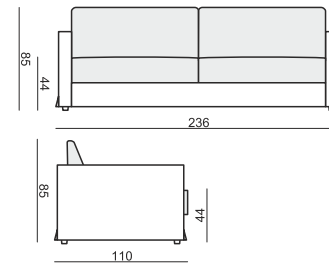

SITS
— comfortable life

CLOUD

www.sits.eu
OCTOBER 2014

3 SEATER or 3 SEATER (two parts)

3 SEATER LEFT (or RIGHT)

3 SEATER without ARMRESTS

2,5 SEATER

2 SEATER

2 SEATER LEFT (or RIGHT)

2 SEATER without ARMRESTS

ARMCHAIR 90 LEFT (or RIGHT)

ARMCHAIR 90 without ARMRESTS

ARMCHAIR 105 WIDE LEFT (or RIGHT)

ARMCHAIR 105 WIDE without ARMRESTS

FOOTSTOOL 97x82

FOOTSTOOL 107x92

FOOTSTOOL 122x92

DIVAN LEFT (or RIGHT) (available also in 2 pieces)

CORNER 90°

CUSHION 50x30

CUSHION 40x40

tea
& book

CLOUD

CLOUD

DIVAN LEFT + 3 SEATER without ARMRESTS + DIVAN RIGHT

SET 7 LEFT (or RIGHT)

ARMCHAIR WIDE LEFT (or RIGHT) + CORNER 90° + 3 SEATER RIGHT (or LEFT)

SET 8

3 SEATER LEFT + CORNER 90° + 3 SEATER RIGHT

SITS reserves the right to change construction of products and components used due to improving durability of product and customer satisfaction without any further notice. Explicit ±2 cm tolerance of all elements sizes.