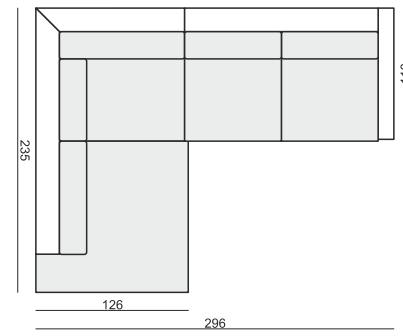

FOOTSTOOL 122x92

DIVAN LEFT (or RIGHT) (available also in 2 pieces)

CORNER 90°

CUSHION 50x30

CUSHION 40x40

tea
& book

CLOUD

CLOUD

www.sits.eu
OCTOBER 2014

SET 1

3 SEATER LEFT (or RIGHT) + ARMCHAIR WIDE RIGHT (or LEFT)

SET 2 LEFT (or RIGHT)

DIVAN LEFT (or RIGHT) + 2 SEATER RIGHT (or LEFT)

SET 3 LEFT (or RIGHT)

DIVAN LEFT (or RIGHT) + 3 SEATER RIGHT (or LEFT)

SET 4 LEFT (or RIGHT)

DIVAN LEFT (or RIGHT) + ARMCHAIR without ARMRESTS + 2 SEATER RIGHT (or LEFT)

SET 5 LEFT (or RIGHT)

DIVAN LEFT (or RIGHT) + ARMCHAIR WIDE without ARMRESTS + 3 SEATER RIGHT (or LEFT)

SET 6

DIVAN LEFT + 3 SEATER without ARMRESTS + DIVAN RIGHT

SET 7 LEFT (or RIGHT)

ARMCHAIR WIDE LEFT (or RIGHT) + CORNER 90° + 3 SEATER RIGHT (or LEFT)

SET 8

3 SEATER LEFT + CORNER 90° + 3 SEATER RIGHT

SITS reserves the right to change construction of products and components used due to improving durability of product and customer satisfaction without any further notice. Explicit ±2 cm tolerance of all elements sizes.