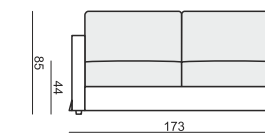

SITS
— comfortable life

CLOUD

www.sits.eu
OCTOBER 2014

3 SEATER or 3 SEATER (two parts)

3 SEATER LEFT (or RIGHT)

3 SEATER without ARMRESTS

2,5 SEATER

2 SEATER

2 SEATER LEFT (or RIGHT)

2 SEATER without ARMRESTS

ARMCHAIR 90 LEFT (or RIGHT)

ARMCHAIR 90 without ARMRESTS

ARMCHAIR 105 WIDE LEFT (or RIGHT)

ARMCHAIR 105 WIDE without ARMRESTS

FOOTSTOOL 97x82

FOOTSTOOL 107x92

DIVAN LEFT + 3 SEATER without ARMRESTS + DIVAN RIGHT

SET 7 LEFT (or RIGHT)

ARMCHAIR WIDE LEFT (or RIGHT) + CORNER 90° + 3 SEATER RIGHT (or LEFT)

SET 8

3 SEATER LEFT + CORNER 90° + 3 SEATER RIGHT

SITS reserves the right to change construction of products and components used due to improving durability of product and customer satisfaction without any further notice. Explicit ±2 cm tolerance of all elements sizes.