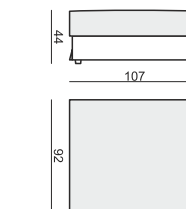

SITS
— comfortable life

CLOUD

www.sits.eu
OCTOBER 2014

3 SEATER or 3 SEATER (two parts)

3 SEATER LEFT (or RIGHT)

3 SEATER without ARMRESTS

2,5 SEATER

2 SEATER

2 SEATER LEFT (or RIGHT)

2 SEATER without ARMRESTS

ARMCHAIR 90 LEFT (or RIGHT)

ARMCHAIR 90 without ARMRESTS

ARMCHAIR 105 WIDE LEFT (or RIGHT)

ARMCHAIR 105 WIDE without ARMRESTS

FOOTSTOOL 97x82

FOOTSTOOL 107x92

FOOTSTOOL 122x92

DIVAN LEFT (or RIGHT) (available also in 2 pieces)

CORNER 90°

CUSHION 50x30

CUSHION 40x40

tea
& book

CLOUD

CLOUD

SET 4 LEFT (or RIGHT)

DIVAN LEFT (or RIGHT) + ARMCHAIR without ARMRESTS + 2 SEATER RIGHT (or LEFT)

SET 5 LEFT (or RIGHT)

DIVAN LEFT (or RIGHT) + ARMCHAIR WIDE without ARMRESTS + 3 SEATER RIGHT (or LEFT)

SET 6