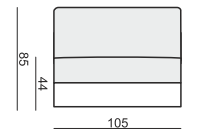

2 SEATER LEFT (or RIGHT)

2 SEATER without ARMRESTS

ARMCHAIR 90 LEFT (or RIGHT)

ARMCHAIR 90 without ARMRESTS

ARMCHAIR 105 WIDE LEFT (or RIGHT)

ARMCHAIR 105 WIDE without ARMRESTS

FOOTSTOOL 97x82

FOOTSTOOL 107x92

FOOTSTOOL 122x92

DIVAN LEFT (or RIGHT) (available also in 2 pieces)

CORNER 90°

CUSHION 50x30

CUSHION 40x40

tea
& book

CLOUD

CLOUD