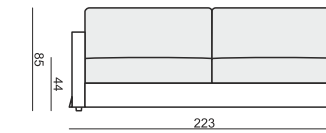

SITS
— comfortable life

CLOUD

www.sits.eu
OCTOBER 2014

3 SEATER or 3 SEATER (two parts)

3 SEATER LEFT (or RIGHT)

3 SEATER without ARMRESTS

2,5 SEATER

2 SEATER

2 SEATER LEFT (or RIGHT)

2 SEATER without ARMRESTS

ARMCHAIR 90 LEFT (or RIGHT)

ARMCHAIR 90 without ARMRESTS

ARMCHAIR 105 WIDE LEFT (or RIGHT)

ARMCHAIR 105 WIDE without ARMRESTS

FOOTSTOOL 97x82

FOOTSTOOL 107x92