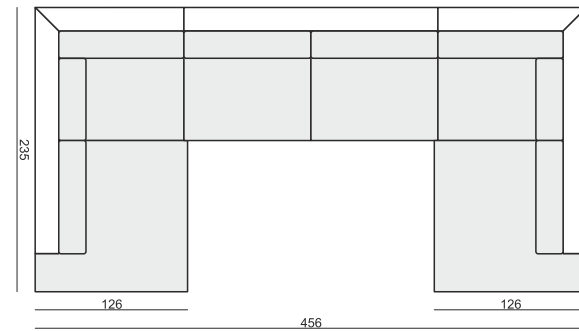

www.sits.eu
OCTOBER 2014

SET 1

3 SEATER LEFT (or RIGHT) + ARMCHAIR WIDE RIGHT (or LEFT)

SET 2 LEFT (or RIGHT)

DIVAN LEFT (or RIGHT) + 2 SEATER RIGHT (or LEFT)

SET 3 LEFT (or RIGHT)

DIVAN LEFT (or RIGHT) + 3 SEATER RIGHT (or LEFT)

SET 4 LEFT (or RIGHT)

DIVAN LEFT (or RIGHT) + ARMCHAIR without ARMRESTS + 2 SEATER RIGHT (or LEFT)

SET 5 LEFT (or RIGHT)

DIVAN LEFT (or RIGHT) + ARMCHAIR WIDE without ARMRESTS + 3 SEATER RIGHT (or LEFT)

SET 6

DIVAN LEFT + 3 SEATER without ARMRESTS + DIVAN RIGHT

SET 7 LEFT (or RIGHT)

ARMCHAIR WIDE LEFT (or RIGHT) + CORNER 90° + 3 SEATER RIGHT (or LEFT)

SET 8

3 SEATER LEFT + CORNER 90° + 3 SEATER RIGHT

SITS reserves the right to change construction of products and components used due to improving durability of product and customer satisfaction without any further notice. Explicit ±2 cm tolerance of all elements sizes.