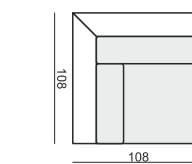

SITS
— comfortable life

CLOUD

www.sits.eu
OCTOBER 2014

3 SEATER or 3 SEATER (two parts)

3 SEATER LEFT (or RIGHT)

3 SEATER without ARMRESTS

2,5 SEATER

2 SEATER

2 SEATER LEFT (or RIGHT)

2 SEATER without ARMRESTS

ARMCHAIR 90 LEFT (or RIGHT)

ARMCHAIR 90 without ARMRESTS

ARMCHAIR 105 WIDE LEFT (or RIGHT)

ARMCHAIR 105 WIDE without ARMRESTS

FOOTSTOOL 97x82

FOOTSTOOL 107x92

FOOTSTOOL 122x92

DIVAN LEFT (or RIGHT) (available also in 2 pieces)

CORNER 90°

CUSHION 50x30

CUSHION 40x40

tea
& book

CLOUD

CLOUD

DIVAN LEFT + 3 SEATER without ARMRESTS + DIVAN RIGHT

SET 7 LEFT (or RIGHT)

ARMCHAIR WIDE LEFT (or RIGHT) + CORNER 90° + 3 SEATER RIGHT (or LEFT)

SET 8

3 SEATER LEFT + CORNER 90° + 3 SEATER RIGHT

SITS reserves the right to change construction of products and components used due to improving durability of product and customer satisfaction without any further notice. Explicit ±2 cm tolerance of all elements sizes.