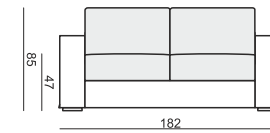

3 SEATER

2 SEATER

ARMCHAIR

FOOTSTOOL

CUSHION 40x40

CUSHION 50x30

ARMREST

cm 92 x 21 x 57 H

ARMREST (130) available only on special request

cm 92 x 13 x 62 H

SET 1 LEFT (or RIGHT)
DIVAN LEFT (or RIGHT) + 3 SEATER RIGHT (or LEFT)

SET 2 LEFT (or RIGHT)
DIVAN LEFT (or RIGHT) + 2 SEATER RIGHT (or LEFT)

SET 3 LEFT (or RIGHT)
2 SEATER LEFT (or RIGHT) + CORNER 90° + 3 SEATER RIGHT (or LEFT)

SET 4
2 SEATER LEFT + CORNER 90° + 2 SEATER RIGHT

SET 5
3 SEATER LEFT + CORNER 90° + 3 SEATER RIGHT

SET 6 LEFT (or RIGHT)
CHAISELONGUE 90 LEFT (or RIGHT) + 3 SEATER RIGHT (or LEFT)