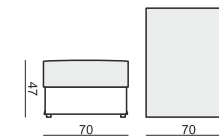

3 SEATER

2 SEATER

ARMCHAIR

FOOTSTOOL

CUSHION 40x40

CUSHION 50x30

ARMREST

cm 92 x 21 x 57 H

ARMREST (130) available only on special request

cm 92 x 13 x 62 H

SET 1 LEFT (or RIGHT)
DIVAN LEFT (or RIGHT) + 3 SEATER RIGHT (or LEFT)

SET 2 LEFT (or RIGHT)
DIVAN LEFT (or RIGHT) + 2 SEATER RIGHT (or LEFT)

SET 3 LEFT (or RIGHT)
2 SEATER LEFT (or RIGHT) + CORNER 90° + 3 SEATER RIGHT (or LEFT)

SET 4
2 SEATER LEFT + CORNER 90° + 2 SEATER RIGHT

SET 5
3 SEATER LEFT + CORNER 90° + 3 SEATER RIGHT

SET 6 LEFT (or RIGHT)
CHAISELONGUE 90 LEFT (or RIGHT) + 3 SEATER RIGHT (or LEFT)