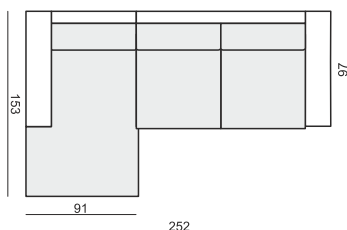

ARMREST (130) available only on special request

cm 92 x 13 x 62 H

SET 1 LEFT (or RIGHT)
DIVAN LEFT (or RIGHT) + 3 SEATER RIGHT (or LEFT)

SET 2 LEFT (or RIGHT)
DIVAN LEFT (or RIGHT) + 2 SEATER RIGHT (or LEFT)

SET 3 LEFT (or RIGHT)
2 SEATER LEFT (or RIGHT) + CORNER 90° + 3 SEATER RIGHT (or LEFT)

SET 4
2 SEATER LEFT + CORNER 90° + 2 SEATER RIGHT

SET 5
3 SEATER LEFT + CORNER 90° + 3 SEATER RIGHT

SET 6 LEFT (or RIGHT)
CHAISELONGUE 90 LEFT (or RIGHT) + 3 SEATER RIGHT (or LEFT)

SET 7 LEFT (or RIGHT)
CHAISELONGUE 70 LEFT (or RIGHT) + 2 SEATER RIGHT (or LEFT)

UPHOLSTERY

FABRIC: FC - fix cover or LC - loose cover

FEET

for armrest 21 cm wide

for armrest 13 cm wide