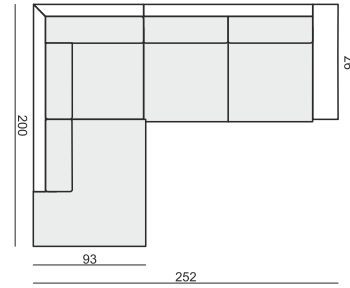

ARMREST (130) available only on special request

cm 92 x 13 x 62 H

SET 1 LEFT (or RIGHT)
DIVAN LEFT (or RIGHT) + 3 SEATER RIGHT (or LEFT)

SET 2 LEFT (or RIGHT)
DIVAN LEFT (or RIGHT) + 2 SEATER RIGHT (or LEFT)

SET 3 LEFT (or RIGHT)
2 SEATER LEFT (or RIGHT) + CORNER 90° + 3 SEATER RIGHT (or LEFT)

SET 4
2 SEATER LEFT + CORNER 90° + 2 SEATER RIGHT

SET 5
3 SEATER LEFT + CORNER 90° + 3 SEATER RIGHT

SET 6 LEFT (or RIGHT)
CHAISELONGUE 90 LEFT (or RIGHT) + 3 SEATER RIGHT (or LEFT)