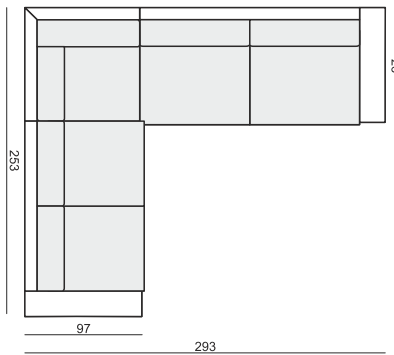

ARMREST (130) available only on special request

cm 92 x 13 x 62 H

SET 1 LEFT (or RIGHT)
DIVAN LEFT (or RIGHT) + 3 SEATER RIGHT (or LEFT)

SET 2 LEFT (or RIGHT)
DIVAN LEFT (or RIGHT) + 2 SEATER RIGHT (or LEFT)

SET 3 LEFT (or RIGHT)
2 SEATER LEFT (or RIGHT) + CORNER 90° + 3 SEATER RIGHT (or LEFT)

SET 4
2 SEATER LEFT + CORNER 90° + 2 SEATER RIGHT

SET 5
3 SEATER LEFT + CORNER 90° + 3 SEATER RIGHT

SET 6 LEFT (or RIGHT)
CHAISELONGUE 90 LEFT (or RIGHT) + 3 SEATER RIGHT (or LEFT)