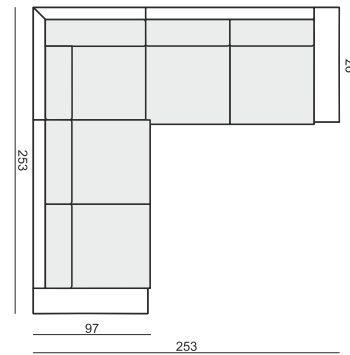

ARMREST (130) available only on special request

cm 92 x 13 x 62 H

SET 1 LEFT (or RIGHT)
DIVAN LEFT (or RIGHT) + 3 SEATER RIGHT (or LEFT)

SET 2 LEFT (or RIGHT)
DIVAN LEFT (or RIGHT) + 2 SEATER RIGHT (or LEFT)

SET 3 LEFT (or RIGHT)
2 SEATER LEFT (or RIGHT) + CORNER 90° + 3 SEATER RIGHT (or LEFT)

SET 4
2 SEATER LEFT + CORNER 90° + 2 SEATER RIGHT

SET 5
3 SEATER LEFT + CORNER 90° + 3 SEATER RIGHT

SET 6 LEFT (or RIGHT)
CHAISELONGUE 90 LEFT (or RIGHT) + 3 SEATER RIGHT (or LEFT)