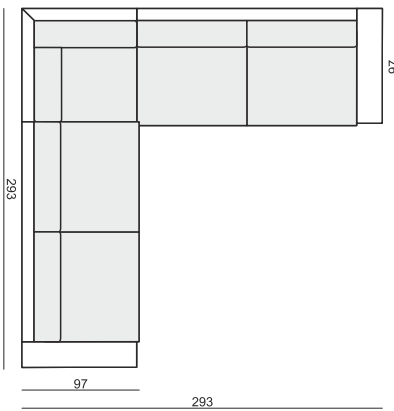

ARMREST (130) available only on special request

cm 92 x 13 x 62 H

SET 1 LEFT (or RIGHT)
DIVAN LEFT (or RIGHT) + 3 SEATER RIGHT (or LEFT)

SET 2 LEFT (or RIGHT)
DIVAN LEFT (or RIGHT) + 2 SEATER RIGHT (or LEFT)

SET 3 LEFT (or RIGHT)
2 SEATER LEFT (or RIGHT) + CORNER 90° + 3 SEATER RIGHT (or LEFT)

SET 4
2 SEATER LEFT + CORNER 90° + 2 SEATER RIGHT

SET 5
3 SEATER LEFT + CORNER 90° + 3 SEATER RIGHT

SET 6 LEFT (or RIGHT)
CHAISELONGUE 90 LEFT (or RIGHT) + 3 SEATER RIGHT (or LEFT)

SET 7 LEFT (or RIGHT)
CHAISELONGUE 70 LEFT (or RIGHT) + 2 SEATER RIGHT (or LEFT)

UPHOLSTERY

FABRIC: FC - fix cover or LC - loose cover

FEET

for armrest 21 cm wide

for armrest 13 cm wide