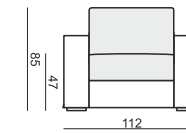

3 SEATER

2 SEATER

ARMCHAIR

FOOTSTOOL

CUSHION 40x40

CUSHION 50x30

ARMREST

cm 92 x 21 x 57 H

ARMREST (130) available only on special request

cm 92 x 13 x 62 H

SET 1 LEFT (or RIGHT)
DIVAN LEFT (or RIGHT) + 3 SEATER RIGHT (or LEFT)

SET 2 LEFT (or RIGHT)
DIVAN LEFT (or RIGHT) + 2 SEATER RIGHT (or LEFT)

SET 3 LEFT (or RIGHT)
2 SEATER LEFT (or RIGHT) + CORNER 90° + 3 SEATER RIGHT (or LEFT)

SET 4
2 SEATER LEFT + CORNER 90° + 2 SEATER RIGHT

SET 5
3 SEATER LEFT + CORNER 90° + 3 SEATER RIGHT

SET 6 LEFT (or RIGHT)
CHAISELONGUE 90 LEFT (or RIGHT) + 3 SEATER RIGHT (or LEFT)