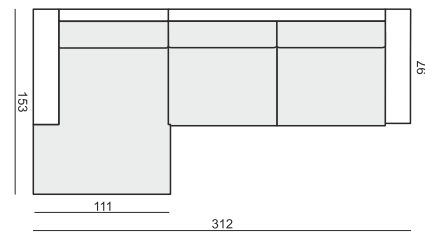

ARMREST (130) available only on special request

cm 92 x 13 x 62 H

SET 1 LEFT (or RIGHT)
DIVAN LEFT (or RIGHT) + 3 SEATER RIGHT (or LEFT)

SET 2 LEFT (or RIGHT)
DIVAN LEFT (or RIGHT) + 2 SEATER RIGHT (or LEFT)

SET 3 LEFT (or RIGHT)
2 SEATER LEFT (or RIGHT) + CORNER 90° + 3 SEATER RIGHT (or LEFT)

SET 4
2 SEATER LEFT + CORNER 90° + 2 SEATER RIGHT

SET 5
3 SEATER LEFT + CORNER 90° + 3 SEATER RIGHT

SET 6 LEFT (or RIGHT)
CHAISELONGUE 90 LEFT (or RIGHT) + 3 SEATER RIGHT (or LEFT)

SET 7 LEFT (or RIGHT)
CHAISELONGUE 70 LEFT (or RIGHT) + 2 SEATER RIGHT (or LEFT)

UPHOLSTERY

FABRIC: FC - fix cover or LC - loose cover

FEET

for armrest 21 cm wide

for armrest 13 cm wide