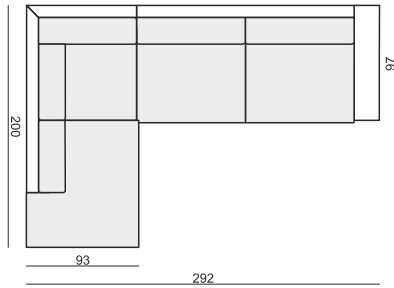

3 SEATER

2 SEATER

ARMCHAIR

FOOTSTOOL

CUSHION 40x40

CUSHION 50x30

ARMREST

cm 92 x 21 x 57 H

ARMREST (130) available only on special request

cm 92 x 13 x 62 H

SET 1 LEFT (or RIGHT)
DIVAN LEFT (or RIGHT) + 3 SEATER RIGHT (or LEFT)

SET 2 LEFT (or RIGHT)
DIVAN LEFT (or RIGHT) + 2 SEATER RIGHT (or LEFT)

SET 3 LEFT (or RIGHT)
2 SEATER LEFT (or RIGHT) + CORNER 90° + 3 SEATER RIGHT (or LEFT)

SET 4
2 SEATER LEFT + CORNER 90° + 2 SEATER RIGHT

SET 5
3 SEATER LEFT + CORNER 90° + 3 SEATER RIGHT

SET 6 LEFT (or RIGHT)
CHAISELONGUE 90 LEFT (or RIGHT) + 3 SEATER RIGHT (or LEFT)