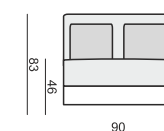

ALASKA

ARMCHAIR 90
LEFT (or RIGHT)

ARMCHAIR 90
without ARMRESTS

ARMCHAIR 105 WIDE
LEFT (or RIGHT)

ARMCHAIR 105 WIDE
without ARMRESTS

2 SEATER

2 SEATER LEFT (or RIGHT)

3 SEATER or 3 SEATER (two parts)

3 SEATER LEFT (or RIGHT)

3 SEATER without ARMRESTS

CORNER 35° LEFT (or RIGHT)

DIVAN LEFT (or RIGHT) or DIVAN (two parts) LEFT (or RIGHT)

FOOTSTOOL 97x82

FOOTSTOOL 107x92

FOOTSTOOL 122x92

SET 1
3 SEATER LEFT ARMCHAIR WIDE RIGHT