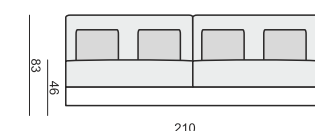

ALASKA

ARMCHAIR 90
LEFT (or RIGHT)

ARMCHAIR 90
without ARMRESTS

ARMCHAIR 105 WIDE
LEFT (or RIGHT)

ARMCHAIR 105 WIDE
without ARMRESTS

2 SEATER

2 SEATER LEFT (or RIGHT)

3 SEATER or 3 SEATER (two parts)

3 SEATER LEFT (or RIGHT)

3 SEATER without ARMRESTS

CORNER 35° LEFT (or RIGHT)

DIVAN LEFT (or RIGHT) or DIVAN (two parts) LEFT (or RIGHT)

FOOTSTOOL 97x82

FOOTSTOOL 107x92

FOOTSTOOL 122x92

SET 1
3 SEATER LEFT ARMCHAIR WIDE RIGHT