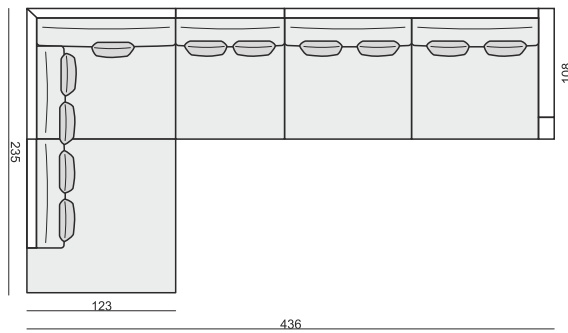

3 SEATER LEFT (or RIGHT)

3 SEATER without ARMRESTS

CORNER 35° LEFT (or RIGHT)

DIVAN LEFT (or RIGHT) or DIVAN (two parts) LEFT (or RIGHT)

FOOTSTOOL 97x82

FOOTSTOOL 107x92

FOOTSTOOL 122x92

SET 1
3 SEATER LEFT ARMCHAIR WIDE RIGHT

SET 2 LEFT (or RIGHT)
DIVAN LEFT RIGHT 2 SEATER RIGHT LEFT

ALASKA

tea
& book

SET 3 LEFT (or RIGHT)
DIVAN LEFT (or RIGHT) 3 SEATER RIGHT (or LEFT)

SET LEFT (or RIGHT)
DIVAN LEFT (or RIGHT) ARMCHAIR without ARMRESTS 2 SEATER RIGHT (or LEFT)

SET 5 LEFT (or RIGHT)
DIVAN LEFT (or RIGHT) ARMCHAIR without ARMRESTS 3 SEATER RIGHT (or LEFT)

SET LEFT (or RIGHT)
DIVAN LEFT (or RIGHT) ARMCHAIR WIDE without ARMRESTS 2 SEATER RIGHT (or LEFT)

SET 7 LEFT (or RIGHT)
DIVAN LEFT (or RIGHT) ARMCHAIR WIDE without ARMRESTS 3 SEATER RIGHT (or LEFT)

SET 8 LEFT (or RIGHT)
CORNER 35° LEFT (or RIGHT) ARMCHAIR RIGHT(or LEFT)

SET 9 LEFT (or RIGHT)
CORNER 35° LEFT (or RIGHT) 2 SEATER RIGHT (or LEFT)

SET 10 LEFT (or RIGHT)
CORNER 35° LEFT (or RIGHT) 3 SEATER RIGHT (or LEFT)