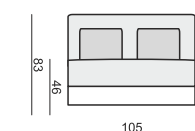

ALASKA

ARMCHAIR 90
LEFT (or RIGHT)

ARMCHAIR 90
without ARMRESTS

ARMCHAIR 105 WIDE
LEFT (or RIGHT)

ARMCHAIR 105 WIDE
without ARMRESTS

2 SEATER

2 SEATER LEFT (or RIGHT)

3 SEATER or 3 SEATER (two parts)

3 SEATER LEFT (or RIGHT)

3 SEATER without ARMRESTS

CORNER 35° LEFT (or RIGHT)

DIVAN LEFT (or RIGHT) or DIVAN (two parts) LEFT (or RIGHT)

FOOTSTOOL 97x82

FOOTSTOOL 107x92

FOOTSTOOL 122x92

SET 1
3 SEATER LEFT ARMCHAIR WIDE RIGHT