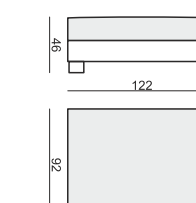

ALASKA

ARMCHAIR 90
LEFT (or RIGHT)

ARMCHAIR 90
without ARMRESTS

ARMCHAIR 105 WIDE
LEFT (or RIGHT)

ARMCHAIR 105 WIDE
without ARMRESTS

2 SEATER

2 SEATER LEFT (or RIGHT)

3 SEATER or 3 SEATER (two parts)

3 SEATER LEFT (or RIGHT)

3 SEATER without ARMRESTS

CORNER 35° LEFT (or RIGHT)

DIVAN LEFT (or RIGHT) or DIVAN (two parts) LEFT (or RIGHT)

FOOTSTOOL 97x82

FOOTSTOOL 107x92

FOOTSTOOL 122x92

SET 1
3 SEATER LEFT ARMCHAIR WIDE RIGHT

SET 2 LEFT (or RIGHT)
DIVAN LEFT RIGHT 2 SEATER RIGHT LEFT

ALASKA

tea
& book

SET 3 LEFT (or RIGHT)
DIVAN LEFT (or RIGHT) 3 SEATER RIGHT (or LEFT)

SET LEFT (or RIGHT)
DIVAN LEFT (or RIGHT) ARMCHAIR without ARMRESTS 2 SEATER RIGHT (or LEFT)

SET 5 LEFT (or RIGHT)
DIVAN LEFT (or RIGHT) ARMCHAIR without ARMRESTS 3 SEATER RIGHT (or LEFT)

SET LEFT (or RIGHT)
DIVAN LEFT (or RIGHT) ARMCHAIR WIDE without ARMRESTS 2 SEATER RIGHT (or LEFT)

SET 7 LEFT (or RIGHT)
DIVAN LEFT (or RIGHT) ARMCHAIR WIDE without ARMRESTS 3 SEATER RIGHT (or LEFT)