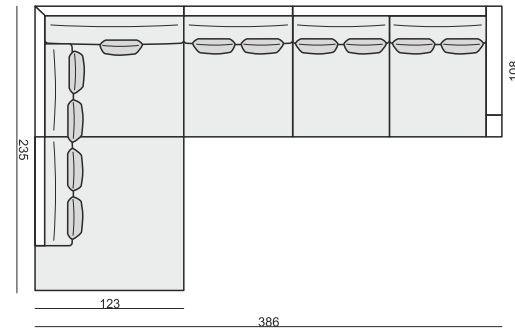

3 SEATER LEFT (or RIGHT)

3 SEATER without ARMRESTS

CORNER 35° LEFT (or RIGHT)

DIVAN LEFT (or RIGHT) or DIVAN (two parts) LEFT (or RIGHT)

FOOTSTOOL 97x82

FOOTSTOOL 107x92

FOOTSTOOL 122x92

SET 1
3 SEATER LEFT ARMCHAIR WIDE RIGHT

SET 2 LEFT (or RIGHT)
DIVAN LEFT RIGHT 2 SEATER RIGHT LEFT

ALASKA

tea
& book

SET 3 LEFT (or RIGHT)
DIVAN LEFT (or RIGHT) 3 SEATER RIGHT (or LEFT)

SET LEFT (or RIGHT)
DIVAN LEFT (or RIGHT) ARMCHAIR without ARMRESTS 2 SEATER RIGHT (or LEFT)

SET 5 LEFT (or RIGHT)
DIVAN LEFT (or RIGHT) ARMCHAIR without ARMRESTS 3 SEATER RIGHT (or LEFT)

SET LEFT (or RIGHT)
DIVAN LEFT (or RIGHT) ARMCHAIR WIDE without ARMRESTS 2 SEATER RIGHT (or LEFT)

SET 7 LEFT (or RIGHT)
DIVAN LEFT (or RIGHT) ARMCHAIR WIDE without ARMRESTS 3 SEATER RIGHT (or LEFT)

SET 8 LEFT (or RIGHT)
CORNER 35° LEFT (or RIGHT) ARMCHAIR RIGHT(or LEFT)

SET 9 LEFT (or RIGHT)
CORNER 35° LEFT (or RIGHT) 2 SEATER RIGHT (or LEFT)

SET 10 LEFT (or RIGHT)
CORNER 35° LEFT (or RIGHT) 3 SEATER RIGHT (or LEFT)