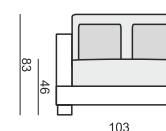

ALASKA

ARMCHAIR 90
LEFT (or RIGHT)

ARMCHAIR 90
without ARMRESTS

ARMCHAIR 105 WIDE
LEFT (or RIGHT)

ARMCHAIR 105 WIDE
without ARMRESTS

2 SEATER

2 SEATER LEFT (or RIGHT)

3 SEATER or 3 SEATER (two parts)

3 SEATER LEFT (or RIGHT)

3 SEATER without ARMRESTS

CORNER 35° LEFT (or RIGHT)

DIVAN LEFT (or RIGHT) or DIVAN (two parts) LEFT (or RIGHT)

FOOTSTOOL 97x82

FOOTSTOOL 107x92

FOOTSTOOL 122x92

SET 1
3 SEATER LEFT ARMCHAIR WIDE RIGHT