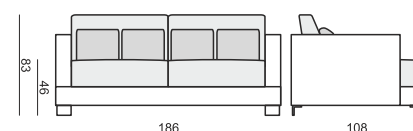

ALASKA

ARMCHAIR 90
LEFT (or RIGHT)

ARMCHAIR 90
without ARMRESTS

ARMCHAIR 105 WIDE
LEFT (or RIGHT)

ARMCHAIR 105 WIDE
without ARMRESTS

2 SEATER

2 SEATER LEFT (or RIGHT)

3 SEATER or 3 SEATER (two parts)

3 SEATER LEFT (or RIGHT)

3 SEATER without ARMRESTS

CORNER 35° LEFT (or RIGHT)

DIVAN LEFT (or RIGHT) or DIVAN (two parts) LEFT (or RIGHT)

FOOTSTOOL 97x82

FOOTSTOOL 107x92

FOOTSTOOL 122x92

SET 1
3 SEATER LEFT ARMCHAIR WIDE RIGHT

SET 5 LEFT (or RIGHT)
DIVAN LEFT (or RIGHT) ARMCHAIR without ARMRESTS 3 SEATER RIGHT (or LEFT)

SET LEFT (or RIGHT)
DIVAN LEFT (or RIGHT) ARMCHAIR WIDE without ARMRESTS 2 SEATER RIGHT (or LEFT)

SET 7 LEFT (or RIGHT)
DIVAN LEFT (or RIGHT) ARMCHAIR WIDE without ARMRESTS 3 SEATER RIGHT (or LEFT)