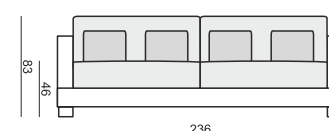

ALASKA

ARMCHAIR 90
LEFT (or RIGHT)

ARMCHAIR 90
without ARMRESTS

ARMCHAIR 105 WIDE
LEFT (or RIGHT)

ARMCHAIR 105 WIDE
without ARMRESTS

2 SEATER

2 SEATER LEFT (or RIGHT)

3 SEATER or 3 SEATER (two parts)

3 SEATER LEFT (or RIGHT)

3 SEATER without ARMRESTS

CORNER 35° LEFT (or RIGHT)

DIVAN LEFT (or RIGHT) or DIVAN (two parts) LEFT (or RIGHT)

FOOTSTOOL 97x82

FOOTSTOOL 107x92

FOOTSTOOL 122x92

SET 1
3 SEATER LEFT ARMCHAIR WIDE RIGHT