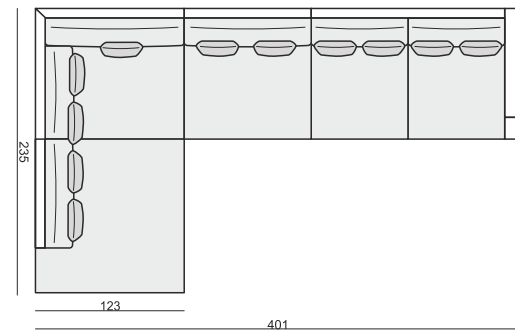

3 SEATER LEFT (or RIGHT)

3 SEATER without ARMRESTS

CORNER 35° LEFT (or RIGHT)

DIVAN LEFT (or RIGHT) or DIVAN (two parts) LEFT (or RIGHT)

FOOTSTOOL 97x82

FOOTSTOOL 107x92

FOOTSTOOL 122x92

SET 1
3 SEATER LEFT ARMCHAIR WIDE RIGHT

SET 2 LEFT (or RIGHT)
DIVAN LEFT RIGHT 2 SEATER RIGHT LEFT

ALASKA

tea
& book

SET 3 LEFT (or RIGHT)
DIVAN LEFT (or RIGHT) 3 SEATER RIGHT (or LEFT)

SET LEFT (or RIGHT)
DIVAN LEFT (or RIGHT) ARMCHAIR without ARMRESTS 2 SEATER RIGHT (or LEFT)

SET 5 LEFT (or RIGHT)
DIVAN LEFT (or RIGHT) ARMCHAIR without ARMRESTS 3 SEATER RIGHT (or LEFT)

SET LEFT (or RIGHT)
DIVAN LEFT (or RIGHT) ARMCHAIR WIDE without ARMRESTS 2 SEATER RIGHT (or LEFT)

SET 7 LEFT (or RIGHT)
DIVAN LEFT (or RIGHT) ARMCHAIR WIDE without ARMRESTS 3 SEATER RIGHT (or LEFT)

SET 8 LEFT (or RIGHT)
CORNER 35° LEFT (or RIGHT) ARMCHAIR RIGHT(or LEFT)

SET 9 LEFT (or RIGHT)
CORNER 35° LEFT (or RIGHT) 2 SEATER RIGHT (or LEFT)

SET 10 LEFT (or RIGHT)
CORNER 35° LEFT (or RIGHT) 3 SEATER RIGHT (or LEFT)