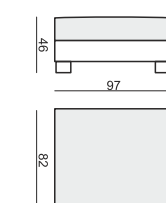

ALASKA

ARMCHAIR 90
LEFT (or RIGHT)

ARMCHAIR 90
without ARMRESTS

ARMCHAIR 105 WIDE
LEFT (or RIGHT)

ARMCHAIR 105 WIDE
without ARMRESTS

2 SEATER

2 SEATER LEFT (or RIGHT)

3 SEATER or 3 SEATER (two parts)

3 SEATER LEFT (or RIGHT)

3 SEATER without ARMRESTS

CORNER 35° LEFT (or RIGHT)

DIVAN LEFT (or RIGHT) or DIVAN (two parts) LEFT (or RIGHT)

FOOTSTOOL 97x82

FOOTSTOOL 107x92

FOOTSTOOL 122x92

SET 1
3 SEATER LEFT ARMCHAIR WIDE RIGHT

SET 2 LEFT (or RIGHT)
DIVAN LEFT RIGHT 2 SEATER RIGHT LEFT

ALASKA

tea
& book

SET 3 LEFT (or RIGHT)
DIVAN LEFT (or RIGHT) 3 SEATER RIGHT (or LEFT)

SET LEFT (or RIGHT)
DIVAN LEFT (or RIGHT) ARMCHAIR without ARMRESTS 2 SEATER RIGHT (or LEFT)

SET 5 LEFT (or RIGHT)
DIVAN LEFT (or RIGHT) ARMCHAIR without ARMRESTS 3 SEATER RIGHT (or LEFT)

SET LEFT (or RIGHT)
DIVAN LEFT (or RIGHT) ARMCHAIR WIDE without ARMRESTS 2 SEATER RIGHT (or LEFT)

SET 7 LEFT (or RIGHT)
DIVAN LEFT (or RIGHT) ARMCHAIR WIDE without ARMRESTS 3 SEATER RIGHT (or LEFT)