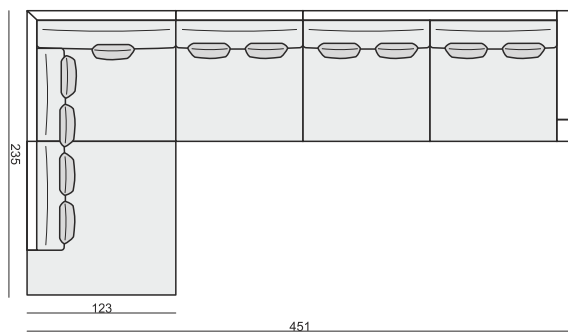

3 SEATER LEFT (or RIGHT)

3 SEATER without ARMRESTS

CORNER 35° LEFT (or RIGHT)

DIVAN LEFT (or RIGHT) or DIVAN (two parts) LEFT (or RIGHT)

FOOTSTOOL 97x82

FOOTSTOOL 107x92

FOOTSTOOL 122x92

SET 1
3 SEATER LEFT ARMCHAIR WIDE RIGHT

SET 2 LEFT (or RIGHT)
DIVAN LEFT RIGHT 2 SEATER RIGHT LEFT

ALASKA

tea
& book

SET 3 LEFT (or RIGHT)
DIVAN LEFT (or RIGHT) 3 SEATER RIGHT (or LEFT)

SET LEFT (or RIGHT)
DIVAN LEFT (or RIGHT) ARMCHAIR without ARMRESTS 2 SEATER RIGHT (or LEFT)

SET 5 LEFT (or RIGHT)
DIVAN LEFT (or RIGHT) ARMCHAIR without ARMRESTS 3 SEATER RIGHT (or LEFT)

SET LEFT (or RIGHT)
DIVAN LEFT (or RIGHT) ARMCHAIR WIDE without ARMRESTS 2 SEATER RIGHT (or LEFT)

SET 7 LEFT (or RIGHT)
DIVAN LEFT (or RIGHT) ARMCHAIR WIDE without ARMRESTS 3 SEATER RIGHT (or LEFT)

SET 8 LEFT (or RIGHT)
CORNER 35° LEFT (or RIGHT) ARMCHAIR RIGHT(or LEFT)

SET 9 LEFT (or RIGHT)
CORNER 35° LEFT (or RIGHT) 2 SEATER RIGHT (or LEFT)

SET 10 LEFT (or RIGHT)
CORNER 35° LEFT (or RIGHT) 3 SEATER RIGHT (or LEFT)