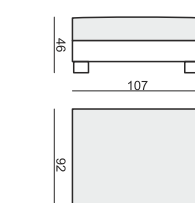

ALASKA

ARMCHAIR 90
LEFT (or RIGHT)

ARMCHAIR 90
without ARMRESTS

ARMCHAIR 105 WIDE
LEFT (or RIGHT)

ARMCHAIR 105 WIDE
without ARMRESTS

2 SEATER

2 SEATER LEFT (or RIGHT)

3 SEATER or 3 SEATER (two parts)

3 SEATER LEFT (or RIGHT)

3 SEATER without ARMRESTS

CORNER 35° LEFT (or RIGHT)

DIVAN LEFT (or RIGHT) or DIVAN (two parts) LEFT (or RIGHT)

FOOTSTOOL 97x82

FOOTSTOOL 107x92

FOOTSTOOL 122x92

SET 1
3 SEATER LEFT ARMCHAIR WIDE RIGHT

SET 2 LEFT (or RIGHT)
DIVAN LEFT RIGHT 2 SEATER RIGHT LEFT

ALASKA

tea
& book

SET 3 LEFT (or RIGHT)
DIVAN LEFT (or RIGHT) 3 SEATER RIGHT (or LEFT)

SET LEFT (or RIGHT)
DIVAN LEFT (or RIGHT) ARMCHAIR without ARMRESTS 2 SEATER RIGHT (or LEFT)

SET 5 LEFT (or RIGHT)
DIVAN LEFT (or RIGHT) ARMCHAIR without ARMRESTS 3 SEATER RIGHT (or LEFT)

SET LEFT (or RIGHT)
DIVAN LEFT (or RIGHT) ARMCHAIR WIDE without ARMRESTS 2 SEATER RIGHT (or LEFT)

SET 7 LEFT (or RIGHT)
DIVAN LEFT (or RIGHT) ARMCHAIR WIDE without ARMRESTS 3 SEATER RIGHT (or LEFT)