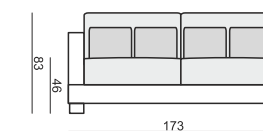

ALASKA

ARMCHAIR 90
LEFT (or RIGHT)

ARMCHAIR 90
without ARMRESTS

ARMCHAIR 105 WIDE
LEFT (or RIGHT)

ARMCHAIR 105 WIDE
without ARMRESTS

2 SEATER

2 SEATER LEFT (or RIGHT)

3 SEATER or 3 SEATER (two parts)

3 SEATER LEFT (or RIGHT)

3 SEATER without ARMRESTS

CORNER 35° LEFT (or RIGHT)

DIVAN LEFT (or RIGHT) or DIVAN (two parts) LEFT (or RIGHT)

FOOTSTOOL 97x82

FOOTSTOOL 107x92

FOOTSTOOL 122x92

SET 1
3 SEATER LEFT ARMCHAIR WIDE RIGHT