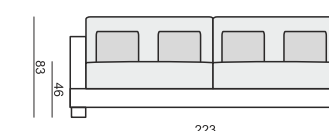

ALASKA

ARMCHAIR 90
LEFT (or RIGHT)

ARMCHAIR 90
without ARMRESTS

ARMCHAIR 105 WIDE
LEFT (or RIGHT)

ARMCHAIR 105 WIDE
without ARMRESTS

2 SEATER

2 SEATER LEFT (or RIGHT)

3 SEATER or 3 SEATER (two parts)

3 SEATER LEFT (or RIGHT)

3 SEATER without ARMRESTS

CORNER 35° LEFT (or RIGHT)

DIVAN LEFT (or RIGHT) or DIVAN (two parts) LEFT (or RIGHT)

FOOTSTOOL 97x82

FOOTSTOOL 107x92

FOOTSTOOL 122x92

SET 1
3 SEATER LEFT ARMCHAIR WIDE RIGHT