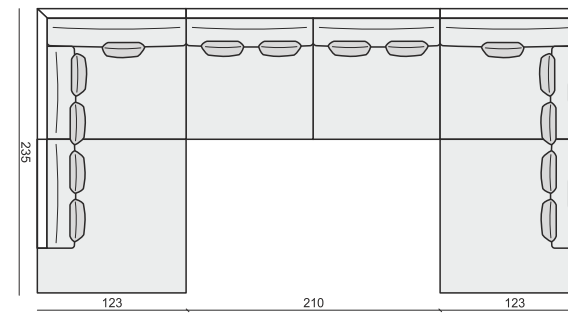

SET 15
DIVAN LEFT 3 SEATER without ARMRESTS DIVAN RIGHT

UPHOLSTERY FABRIC: FCfix cover

FEET