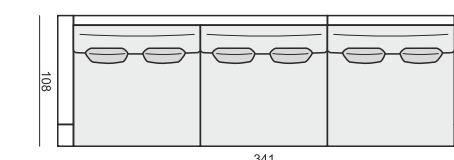

3 SEATER LEFT (or RIGHT)

3 SEATER without ARMRESTS

CORNER 35° LEFT (or RIGHT)

DIVAN LEFT (or RIGHT) or DIVAN (two parts) LEFT (or RIGHT)

FOOTSTOOL 97x82

FOOTSTOOL 107x92

FOOTSTOOL 122x92

SET 1
3 SEATER LEFT ARMCHAIR WIDE RIGHT

SET 2 LEFT (or RIGHT)
DIVAN LEFT RIGHT 2 SEATER RIGHT LEFT

ALASKA

tea
& book

SET 3 LEFT (or RIGHT)
DIVAN LEFT (or RIGHT) 3 SEATER RIGHT (or LEFT)

SET LEFT (or RIGHT)
DIVAN LEFT (or RIGHT) ARMCHAIR without ARMRESTS 2 SEATER RIGHT (or LEFT)