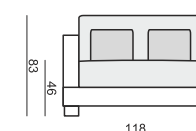

ALASKA

ARMCHAIR 90
LEFT (or RIGHT)

ARMCHAIR 90
without ARMRESTS

ARMCHAIR 105 WIDE
LEFT (or RIGHT)

ARMCHAIR 105 WIDE
without ARMRESTS

2 SEATER

2 SEATER LEFT (or RIGHT)

3 SEATER or 3 SEATER (two parts)

3 SEATER LEFT (or RIGHT)

3 SEATER without ARMRESTS

CORNER 35° LEFT (or RIGHT)

DIVAN LEFT (or RIGHT) or DIVAN (two parts) LEFT (or RIGHT)

FOOTSTOOL 97x82

FOOTSTOOL 107x92

FOOTSTOOL 122x92

SET 1
3 SEATER LEFT ARMCHAIR WIDE RIGHT