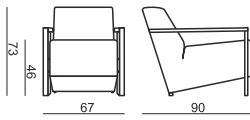

SITS
— *comfortable life*

cocktail
& design

ALLAN

ARMCHAIR

UPHOLSTERY **FABRIC: FC - fix cover**

FEET **frame**
