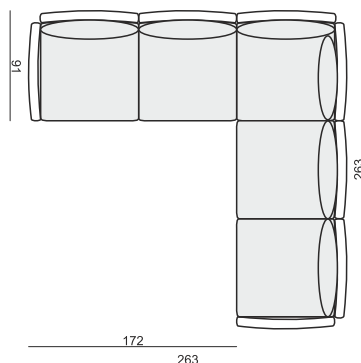

SET 3

2x SEAT ELEMENT 160 + SEAT ELEMENT 80
+ 8x ARMREST + 5x CUSHION 81 + CUSHION 67