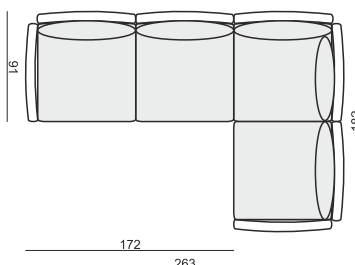

CUSHION 67x48

ARMREST / BACKREST available in loose cover

UNLIMITED POSSIBILITIES OF COMBINATIONS – BELOW EXAMPLE ARRANGEMENTS

SET 1

2x SEAT ELEMENT 160
+ 5x ARMREST + 3x CUSHION 81

SET 2

2x SEAT ELEMENT 160 + SEAT ELEMENT 80
+ 5x ARMREST + 3x CUSHION 81

SET 3

2x SEAT ELEMENT 160 + SEAT ELEMENT 80
+ 8x ARMREST + 5x CUSHION 81 + CUSHION 67

SET 4

SEAT ELEMENT 160 + 2x SEAT ELEMENT 80
+ 7x ARMREST + 4x CUSHION 81 + CUSHION 67

UPHOLSTERY

FABRIC: FC - fix cover