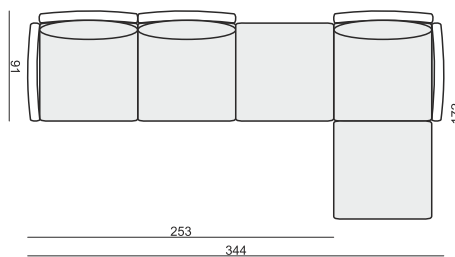

CUSHION 67x48

ARMREST / BACKREST available in loose cover

UNLIMITED POSSIBILITIES OF COMBINATIONS – BELOW EXAMPLE ARRANGEMENTS

SET 1

2x SEAT ELEMENT 160
+ 5x ARMREST + 3x CUSHION 81

SET 2

2x SEAT ELEMENT 160 + SEAT ELEMENT 80
+ 5x ARMREST + 3x CUSHION 81

SET 3

2x SEAT ELEMENT 160 + SEAT ELEMENT 80
+ 8x ARMREST + 5x CUSHION 81 + CUSHION 67

SET 4

SEAT ELEMENT 160 + 2x SEAT ELEMENT 80
+ 7x ARMREST + 4x CUSHION 81 + CUSHION 67

UPHOLSTERY

FABRIC: FC - fix cover