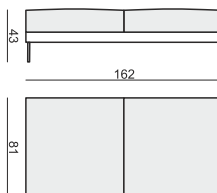

SITS
— *comfortable life*

cocktail
& design

ALVA

FOOTSTOOL

SEAT ELEMENT 80

SEAT ELEMENT 160

SEAT ELEMENT 240

CUSHION 81x48

CUSHION 67x48

ARMREST / BACKREST available in loose cover

UNLIMITED POSSIBILITIES OF COMBINATIONS – BELOW EXAMPLE ARRANGEMENTS

SET 1

2x SEAT ELEMENT 160
+ 5x ARMREST + 3x CUSHION 81

SET 2

2x SEAT ELEMENT 160 + SEAT ELEMENT 80
+ 5x ARMREST + 3x CUSHION 81