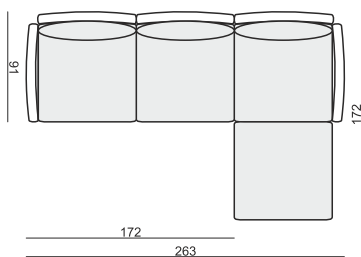

CUSHION 67x48

ARMREST / BACKREST available in loose cover

UNLIMITED POSSIBILITIES OF COMBINATIONS – BELOW EXAMPLE ARRANGEMENTS

SET 1

2x SEAT ELEMENT 160
+ 5x ARMREST + 3x CUSHION 81

SET 2

2x SEAT ELEMENT 160 + SEAT ELEMENT 80
+ 5x ARMREST + 3x CUSHION 81

SET 3

2x SEAT ELEMENT 160 + SEAT ELEMENT 80
+ 8x ARMREST + 5x CUSHION 81 + CUSHION 67

SET 4

SEAT ELEMENT 160 + 2x SEAT ELEMENT 80
+ 7x ARMREST + 4x CUSHION 81 + CUSHION 67

UPHOLSTERY

FABRIC: FC - fix cover