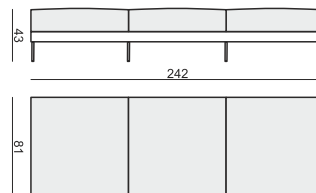

SITS
— *comfortable life*

cocktail
& design

ALVA

FOOTSTOOL

SEAT ELEMENT 80

SEAT ELEMENT 160

SEAT ELEMENT 240

CUSHION 81x48

CUSHION 67x48

ARMREST / BACKREST available in loose cover

UNLIMITED POSSIBILITIES OF COMBINATIONS – BELOW EXAMPLE ARRANGEMENTS

SET 1

2x SEAT ELEMENT 160
+ 5x ARMREST + 3x CUSHION 81

SET 2

2x SEAT ELEMENT 160 + SEAT ELEMENT 80
+ 5x ARMREST + 3x CUSHION 81