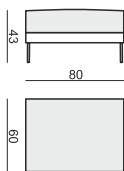

SITS
— *comfortable life*

cocktail
& design

ALVA

FOOTSTOOL

SEAT ELEMENT 80

SEAT ELEMENT 160

SEAT ELEMENT 240

CUSHION 81x48

CUSHION 67x48

ARMREST / BACKREST available in loose cover

UNLIMITED POSSIBILITIES OF COMBINATIONS – BELOW EXAMPLE ARRANGEMENTS

SET 1

2x SEAT ELEMENT 160
+ 5x ARMREST + 3x CUSHION 81

SET 2

2x SEAT ELEMENT 160 + SEAT ELEMENT 80
+ 5x ARMREST + 3x CUSHION 81