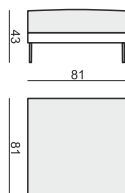

SITS
— *comfortable life*

cocktail
& design

ALVA

FOOTSTOOL

SEAT ELEMENT 80

SEAT ELEMENT 160

SEAT ELEMENT 240

CUSHION 81x48

CUSHION 67x48

ARMREST / BACKREST available in loose cover

UNLIMITED POSSIBILITIES OF COMBINATIONS – BELOW EXAMPLE ARRANGEMENTS

SET 1

2x SEAT ELEMENT 160
+ 5x ARMREST + 3x CUSHION 81

SET 2

2x SEAT ELEMENT 160 + SEAT ELEMENT 80
+ 5x ARMREST + 3x CUSHION 81