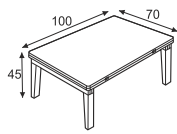

## AVAILABLE DIMENSIONS

**BASIC**  
COFFEE TABLE 100x70