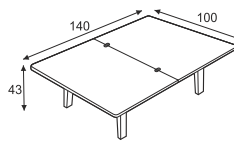

## AVAILABLE DIMENSIONS

**BASIC**  
COFFEE TABLE 100x70