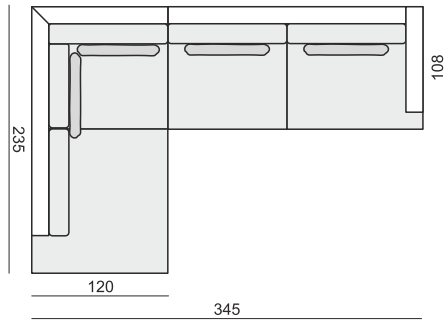

3 SEATER or 3 SEATER (two parts)

3 SEATER LEFT (or RIGHT)

3 SEATER without ARMRESTS

DIVAN LEFT (or RIGHT) or DIVAN (two parts) LEFT (or RIGHT) available also as freestanding

CORNER 35° LEFT (or RIGHT)

CORNER 90°

FOOTSTOOL 95x80

FOOTSTOOL 105x90

FOOTSTOOL 120x90

SET 1

3 SEATER LEFT (or RIGHT) + ARMCHAIR WIDE RIGHT (or LEFT)

SET 2 LEFT (or RIGHT)

DIVAN LEFT (or RIGHT) + 2 SEATER RIGHT (or LEFT)

SET 3 LEFT (or RIGHT)
DIVAN LEFT (or RIGHT) + 3 SEATER RIGHT (or LEFT)

SET 4 LEFT (or RIGHT)
DIVAN LEFT (or RIGHT) + ARMCHAIR without ARMRESTS + 2 SEATER RIGHT (or LEFT)

SET 5 LEFT (or RIGHT)
DIVAN LEFT (or RIGHT) + ARMCHAIR without ARMRESTS + 3 SEATER RIGHT (or LEFT)

SET 6 LEFT (or RIGHT)
DIVAN LEFT (or RIGHT) + ARMCHAIR WIDE without ARMRESTS + 2 SEATER RIGHT (or LEFT)

SET 7 LEFT (or RIGHT)
DIVAN LEFT (or RIGHT) + ARMCHAIR WIDE without ARMRESTS + 3 SEATER RIGHT (or LEFT)

SET 8 LEFT (or RIGHT)
CORNER 35° LEFT (or RIGHT) + ARMCHAIR RIGHT (or LEFT)

SET 9 LEFT (or RIGHT)
CORNER 35° LEFT (or RIGHT) + 2 SEATER RIGHT (or LEFT)