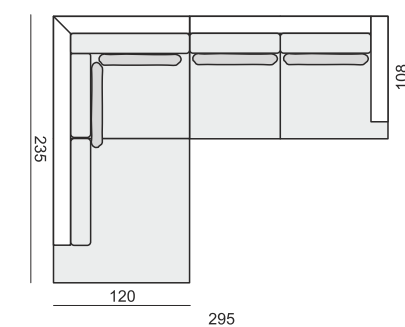

3 SEATER or 3 SEATER (two parts)

3 SEATER LEFT (or RIGHT)

3 SEATER without ARMRESTS

DIVAN LEFT (or RIGHT) or DIVAN (two parts) LEFT (or RIGHT) available also as freestanding

CORNER 35° LEFT (or RIGHT)

CORNER 90°

FOOTSTOOL 95x80

FOOTSTOOL 105x90

FOOTSTOOL 120x90

SET 1

3 SEATER LEFT (or RIGHT) + ARMCHAIR WIDE RIGHT (or LEFT)

SET 2 LEFT (or RIGHT)

DIVAN LEFT (or RIGHT) + 2 SEATER RIGHT (or LEFT)

SET 3 LEFT (or RIGHT)
DIVAN LEFT (or RIGHT) + 3 SEATER RIGHT (or LEFT)

SET 4 LEFT (or RIGHT)
DIVAN LEFT (or RIGHT) + ARMCHAIR without ARMRESTS + 2 SEATER RIGHT (or LEFT)

SET 5 LEFT (or RIGHT)
DIVAN LEFT (or RIGHT) + ARMCHAIR without ARMRESTS + 3 SEATER RIGHT (or LEFT)

SET 6 LEFT (or RIGHT)
DIVAN LEFT (or RIGHT) + ARMCHAIR WIDE without ARMRESTS + 2 SEATER RIGHT (or LEFT)

SET 7 LEFT (or RIGHT)
DIVAN LEFT (or RIGHT) + ARMCHAIR WIDE without ARMRESTS + 3 SEATER RIGHT (or LEFT)

SET 8 LEFT (or RIGHT)
CORNER 35° LEFT (or RIGHT) + ARMCHAIR RIGHT (or LEFT)

SET 9 LEFT (or RIGHT)
CORNER 35° LEFT (or RIGHT) + 2 SEATER RIGHT (or LEFT)