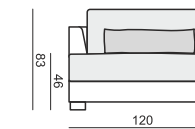

ARMCHAIR 120

ARMCHAIR 120 LEFT (or RIGHT)

ARMCHAIR 120 without ARMRESTS

ARMCHAIR 135 WIDE

ARMCHAIR 135 WIDE LEFT (or RIGHT)

ARMCHAIR 135 WIDE without ARMRESTS

2 SEATER

2 SEATER LEFT (or RIGHT)

3 SEATER or 3 SEATER (two parts)

3 SEATER LEFT (or RIGHT)

3 SEATER without ARMRESTS

DIVAN LEFT (or RIGHT) or DIVAN (two parts) LEFT (or RIGHT) available also as freestanding

CORNER 35° LEFT (or RIGHT)

CORNER 90°

FOOTSTOOL 95x80

FOOTSTOOL 105x90

FOOTSTOOL 120x90

SET 1

3 SEATER LEFT (or RIGHT) + ARMCHAIR WIDE RIGHT (or LEFT)

SET 2 LEFT (or RIGHT)

DIVAN LEFT (or RIGHT) + 2 SEATER RIGHT (or LEFT)

SET 3 LEFT (or RIGHT)
DIVAN LEFT (or RIGHT) + 3 SEATER RIGHT (or LEFT)

SET 7 LEFT (or RIGHT)
DIVAN LEFT (or RIGHT) + ARMCHAIR WIDE without ARMRESTS + 3 SEATER RIGHT (or LEFT)

SET 8 LEFT (or RIGHT)
CORNER 35° LEFT (or RIGHT) + ARMCHAIR RIGHT (or LEFT)

SET 9 LEFT (or RIGHT)
CORNER 35° LEFT (or RIGHT) + 2 SEATER RIGHT (or LEFT)