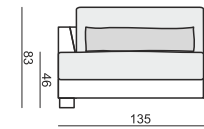

ARMCHAIR 120

ARMCHAIR 120 LEFT (or RIGHT)

ARMCHAIR 120 without ARMRESTS

ARMCHAIR 135 WIDE

ARMCHAIR 135 WIDE LEFT (or RIGHT)

ARMCHAIR 135 WIDE without ARMRESTS

2 SEATER

2 SEATER LEFT (or RIGHT)

3 SEATER or 3 SEATER (two parts)

3 SEATER LEFT (or RIGHT)

3 SEATER without ARMRESTS

DIVAN LEFT (or RIGHT) or DIVAN (two parts) LEFT (or RIGHT) available also as freestanding

CORNER 35° LEFT (or RIGHT)

CORNER 90°

FOOTSTOOL 95x80

FOOTSTOOL 105x90

FOOTSTOOL 120x90

SET 1

3 SEATER LEFT (or RIGHT) + ARMCHAIR WIDE RIGHT (or LEFT)

SET 2 LEFT (or RIGHT)

DIVAN LEFT (or RIGHT) + 2 SEATER RIGHT (or LEFT)

SET 3 LEFT (or RIGHT)
DIVAN LEFT (or RIGHT) + 3 SEATER RIGHT (or LEFT)

SET 7 LEFT (or RIGHT)
DIVAN LEFT (or RIGHT) + ARMCHAIR WIDE without ARMRESTS + 3 SEATER RIGHT (or LEFT)

SET 8 LEFT (or RIGHT)
CORNER 35° LEFT (or RIGHT) + ARMCHAIR RIGHT (or LEFT)

SET 9 LEFT (or RIGHT)
CORNER 35° LEFT (or RIGHT) + 2 SEATER RIGHT (or LEFT)