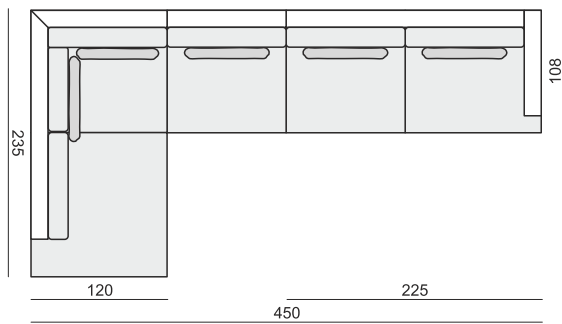

FOOTSTOOL 95x80

FOOTSTOOL 105x90

FOOTSTOOL 120x90

SET 1

3 SEATER LEFT (or RIGHT) + ARMCHAIR WIDE RIGHT (or LEFT)

SET 2 LEFT (or RIGHT)

DIVAN LEFT (or RIGHT) + 2 SEATER RIGHT (or LEFT)

SET 3 LEFT (or RIGHT)
DIVAN LEFT (or RIGHT) + 3 SEATER RIGHT (or LEFT)

SET 4 LEFT (or RIGHT)
DIVAN LEFT (or RIGHT) + ARMCHAIR without ARMRESTS + 2 SEATER RIGHT (or LEFT)

SET 5 LEFT (or RIGHT)
DIVAN LEFT (or RIGHT) + ARMCHAIR without ARMRESTS + 3 SEATER RIGHT (or LEFT)

SET 6 LEFT (or RIGHT)
DIVAN LEFT (or RIGHT) + ARMCHAIR WIDE without ARMRESTS + 2 SEATER RIGHT (or LEFT)

SET 7 LEFT (or RIGHT)
DIVAN LEFT (or RIGHT) + ARMCHAIR WIDE without ARMRESTS + 3 SEATER RIGHT (or LEFT)

SET 8 LEFT (or RIGHT)
CORNER 35° LEFT (or RIGHT) + ARMCHAIR RIGHT (or LEFT)

SET 9 LEFT (or RIGHT)
CORNER 35° LEFT (or RIGHT) + 2 SEATER RIGHT (or LEFT)

SET 10 LEFT (or RIGHT)
CORNER 35° LEFT (or RIGHT) + 3 SEATER RIGHT (or LEFT)

SET 11 LEFT (or RIGHT)
CORNER 35° LEFT (or RIGHT) + ARMCHAIR without ARMRESTS + 2 SEATER RIGHT (or LEFT)

SET 12 LEFT (or RIGHT)
CORNER 35° LEFT (or RIGHT) + ARMCHAIR without ARMRESTS + 3 SEATER RIGHT (or LEFT)