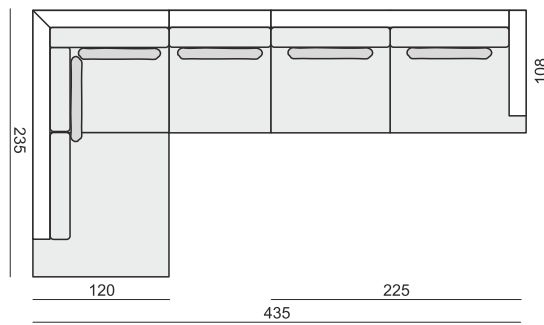

3 SEATER or 3 SEATER (two parts)

3 SEATER LEFT (or RIGHT)

3 SEATER without ARMRESTS

DIVAN LEFT (or RIGHT) or DIVAN (two parts) LEFT (or RIGHT) available also as freestanding

CORNER 35° LEFT (or RIGHT)

CORNER 90°

FOOTSTOOL 95x80

FOOTSTOOL 105x90

FOOTSTOOL 120x90

SET 1

3 SEATER LEFT (or RIGHT) + ARMCHAIR WIDE RIGHT (or LEFT)

SET 2 LEFT (or RIGHT)

DIVAN LEFT (or RIGHT) + 2 SEATER RIGHT (or LEFT)

SET 3 LEFT (or RIGHT)
DIVAN LEFT (or RIGHT) + 3 SEATER RIGHT (or LEFT)

SET 4 LEFT (or RIGHT)
DIVAN LEFT (or RIGHT) + ARMCHAIR without ARMRESTS + 2 SEATER RIGHT (or LEFT)

SET 5 LEFT (or RIGHT)
DIVAN LEFT (or RIGHT) + ARMCHAIR without ARMRESTS + 3 SEATER RIGHT (or LEFT)

SET 6 LEFT (or RIGHT)
DIVAN LEFT (or RIGHT) + ARMCHAIR WIDE without ARMRESTS + 2 SEATER RIGHT (or LEFT)

SET 7 LEFT (or RIGHT)
DIVAN LEFT (or RIGHT) + ARMCHAIR WIDE without ARMRESTS + 3 SEATER RIGHT (or LEFT)

SET 8 LEFT (or RIGHT)
CORNER 35° LEFT (or RIGHT) + ARMCHAIR RIGHT (or LEFT)

SET 9 LEFT (or RIGHT)
CORNER 35° LEFT (or RIGHT) + 2 SEATER RIGHT (or LEFT)