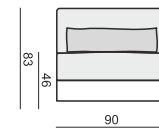

ARMCHAIR 120

ARMCHAIR 120 LEFT (or RIGHT)

ARMCHAIR 120 without ARMRESTS

ARMCHAIR 135 WIDE

ARMCHAIR 135 WIDE LEFT (or RIGHT)

ARMCHAIR 135 WIDE without ARMRESTS

2 SEATER

2 SEATER LEFT (or RIGHT)

3 SEATER or 3 SEATER (two parts)

3 SEATER LEFT (or RIGHT)

3 SEATER without ARMRESTS

DIVAN LEFT (or RIGHT) or DIVAN (two parts) LEFT (or RIGHT) available also as freestanding

CORNER 35° LEFT (or RIGHT)

CORNER 90°