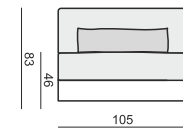

ARMCHAIR 120

ARMCHAIR 120 LEFT (or RIGHT)

ARMCHAIR 120 without ARMRESTS

ARMCHAIR 135 WIDE

ARMCHAIR 135 WIDE LEFT (or RIGHT)

ARMCHAIR 135 WIDE without ARMRESTS

2 SEATER

2 SEATER LEFT (or RIGHT)

3 SEATER or 3 SEATER (two parts)

3 SEATER LEFT (or RIGHT)

3 SEATER without ARMRESTS

DIVAN LEFT (or RIGHT) or DIVAN (two parts) LEFT (or RIGHT) available also as freestanding

CORNER 35° LEFT (or RIGHT)

CORNER 90°