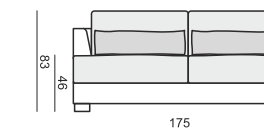

ARMCHAIR 120

ARMCHAIR 120 LEFT (or RIGHT)

ARMCHAIR 120 without ARMRESTS

ARMCHAIR 135 WIDE

ARMCHAIR 135 WIDE LEFT (or RIGHT)

ARMCHAIR 135 WIDE without ARMRESTS

2 SEATER

2 SEATER LEFT (or RIGHT)

3 SEATER or 3 SEATER (two parts)

3 SEATER LEFT (or RIGHT)

3 SEATER without ARMRESTS

DIVAN LEFT (or RIGHT) or DIVAN (two parts) LEFT (or RIGHT) available also as freestanding

CORNER 35° LEFT (or RIGHT)

CORNER 90°

SET 7 LEFT (or RIGHT)
DIVAN LEFT (or RIGHT) + ARMCHAIR WIDE without ARMRESTS + 3 SEATER RIGHT (or LEFT)

SET 8 LEFT (or RIGHT)
CORNER 35° LEFT (or RIGHT) + ARMCHAIR RIGHT (or LEFT)

SET 9 LEFT (or RIGHT)
CORNER 35° LEFT (or RIGHT) + 2 SEATER RIGHT (or LEFT)