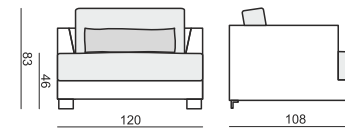

ARMCHAIR 120

ARMCHAIR 120 LEFT (or RIGHT)

ARMCHAIR 120 without ARMRESTS

ARMCHAIR 135 WIDE

ARMCHAIR 135 WIDE LEFT (or RIGHT)

ARMCHAIR 135 WIDE without ARMRESTS

2 SEATER

2 SEATER LEFT (or RIGHT)

3 SEATER or 3 SEATER (two parts)

3 SEATER LEFT (or RIGHT)

3 SEATER without ARMRESTS

DIVAN LEFT (or RIGHT) or DIVAN (two parts) LEFT (or RIGHT) available also as freestanding

CORNER 35° LEFT (or RIGHT)

CORNER 90°

FOOTSTOOL 95x80

FOOTSTOOL 105x90

FOOTSTOOL 120x90

SET 1

3 SEATER LEFT (or RIGHT) + ARMCHAIR WIDE RIGHT (or LEFT)

SET 2 LEFT (or RIGHT)

DIVAN LEFT (or RIGHT) + 2 SEATER RIGHT (or LEFT)

SET 3 LEFT (or RIGHT)
DIVAN LEFT (or RIGHT) + 3 SEATER RIGHT (or LEFT)

SET 7 LEFT (or RIGHT)
DIVAN LEFT (or RIGHT) + ARMCHAIR WIDE without ARMRESTS + 3 SEATER RIGHT (or LEFT)

SET 8 LEFT (or RIGHT)
CORNER 35° LEFT (or RIGHT) + ARMCHAIR RIGHT (or LEFT)

SET 9 LEFT (or RIGHT)
CORNER 35° LEFT (or RIGHT) + 2 SEATER RIGHT (or LEFT)