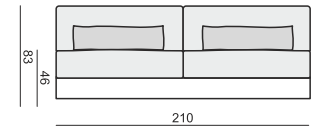

ARMCHAIR 120

ARMCHAIR 120 LEFT (or RIGHT)

ARMCHAIR 120 without ARMRESTS

ARMCHAIR 135 WIDE

ARMCHAIR 135 WIDE LEFT (or RIGHT)

ARMCHAIR 135 WIDE without ARMRESTS

2 SEATER

2 SEATER LEFT (or RIGHT)

3 SEATER or 3 SEATER (two parts)

3 SEATER LEFT (or RIGHT)

3 SEATER without ARMRESTS

DIVAN LEFT (or RIGHT) or DIVAN (two parts) LEFT (or RIGHT) available also as freestanding

CORNER 35° LEFT (or RIGHT)

CORNER 90°

FOOTSTOOL 95x80

FOOTSTOOL 105x90

FOOTSTOOL 120x90

SET 1

3 SEATER LEFT (or RIGHT) + ARMCHAIR WIDE RIGHT (or LEFT)

SET 2 LEFT (or RIGHT)

DIVAN LEFT (or RIGHT) + 2 SEATER RIGHT (or LEFT)

SET 3 LEFT (or RIGHT)
DIVAN LEFT (or RIGHT) + 3 SEATER RIGHT (or LEFT)

SET 7 LEFT (or RIGHT)
DIVAN LEFT (or RIGHT) + ARMCHAIR WIDE without ARMRESTS + 3 SEATER RIGHT (or LEFT)

SET 8 LEFT (or RIGHT)
CORNER 35° LEFT (or RIGHT) + ARMCHAIR RIGHT (or LEFT)

SET 9 LEFT (or RIGHT)
CORNER 35° LEFT (or RIGHT) + 2 SEATER RIGHT (or LEFT)