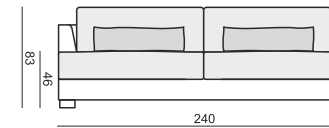

ARMCHAIR 120

ARMCHAIR 120 LEFT (or RIGHT)

ARMCHAIR 120 without ARMRESTS

ARMCHAIR 135 WIDE

ARMCHAIR 135 WIDE LEFT (or RIGHT)

ARMCHAIR 135 WIDE without ARMRESTS

2 SEATER

2 SEATER LEFT (or RIGHT)

3 SEATER or 3 SEATER (two parts)

3 SEATER LEFT (or RIGHT)

3 SEATER without ARMRESTS

DIVAN LEFT (or RIGHT) or DIVAN (two parts) LEFT (or RIGHT) available also as freestanding

CORNER 35° LEFT (or RIGHT)

CORNER 90°

FOOTSTOOL 95x80

FOOTSTOOL 105x90

FOOTSTOOL 120x90

SET 1

3 SEATER LEFT (or RIGHT) + ARMCHAIR WIDE RIGHT (or LEFT)

SET 2 LEFT (or RIGHT)

DIVAN LEFT (or RIGHT) + 2 SEATER RIGHT (or LEFT)

SET 3 LEFT (or RIGHT)
DIVAN LEFT (or RIGHT) + 3 SEATER RIGHT (or LEFT)

SET 7 LEFT (or RIGHT)
DIVAN LEFT (or RIGHT) + ARMCHAIR WIDE without ARMRESTS + 3 SEATER RIGHT (or LEFT)

SET 8 LEFT (or RIGHT)
CORNER 35° LEFT (or RIGHT) + ARMCHAIR RIGHT (or LEFT)

SET 9 LEFT (or RIGHT)
CORNER 35° LEFT (or RIGHT) + 2 SEATER RIGHT (or LEFT)