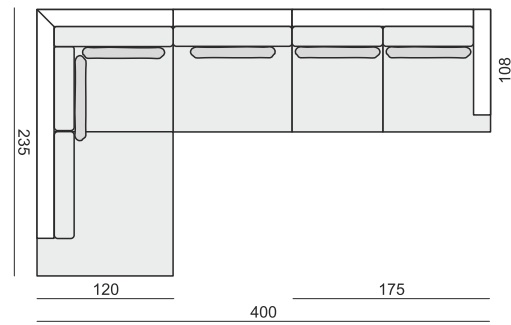

3 SEATER or 3 SEATER (two parts)

3 SEATER LEFT (or RIGHT)

3 SEATER without ARMRESTS

DIVAN LEFT (or RIGHT) or DIVAN (two parts) LEFT (or RIGHT) available also as freestanding

CORNER 35° LEFT (or RIGHT)

CORNER 90°

FOOTSTOOL 95x80

FOOTSTOOL 105x90

FOOTSTOOL 120x90

SET 1

3 SEATER LEFT (or RIGHT) + ARMCHAIR WIDE RIGHT (or LEFT)

SET 2 LEFT (or RIGHT)

DIVAN LEFT (or RIGHT) + 2 SEATER RIGHT (or LEFT)

SET 3 LEFT (or RIGHT)
DIVAN LEFT (or RIGHT) + 3 SEATER RIGHT (or LEFT)

SET 4 LEFT (or RIGHT)
DIVAN LEFT (or RIGHT) + ARMCHAIR without ARMRESTS + 2 SEATER RIGHT (or LEFT)

SET 5 LEFT (or RIGHT)
DIVAN LEFT (or RIGHT) + ARMCHAIR without ARMRESTS + 3 SEATER RIGHT (or LEFT)

SET 6 LEFT (or RIGHT)
DIVAN LEFT (or RIGHT) + ARMCHAIR WIDE without ARMRESTS + 2 SEATER RIGHT (or LEFT)

SET 7 LEFT (or RIGHT)
DIVAN LEFT (or RIGHT) + ARMCHAIR WIDE without ARMRESTS + 3 SEATER RIGHT (or LEFT)

SET 8 LEFT (or RIGHT)
CORNER 35° LEFT (or RIGHT) + ARMCHAIR RIGHT (or LEFT)

SET 9 LEFT (or RIGHT)
CORNER 35° LEFT (or RIGHT) + 2 SEATER RIGHT (or LEFT)