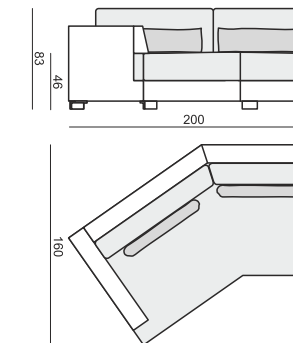

3 SEATER or 3 SEATER (two parts)

3 SEATER LEFT (or RIGHT)

3 SEATER without ARMRESTS

DIVAN LEFT (or RIGHT) or DIVAN (two parts) LEFT (or RIGHT) available also as freestanding

CORNER 35° LEFT (or RIGHT)

CORNER 90°

FOOTSTOOL 95x80

FOOTSTOOL 105x90

FOOTSTOOL 120x90

SET 1

3 SEATER LEFT (or RIGHT) + ARMCHAIR WIDE RIGHT (or LEFT)

SET 2 LEFT (or RIGHT)

DIVAN LEFT (or RIGHT) + 2 SEATER RIGHT (or LEFT)

SET 3 LEFT (or RIGHT)
DIVAN LEFT (or RIGHT) + 3 SEATER RIGHT (or LEFT)

SET 4 LEFT (or RIGHT)
DIVAN LEFT (or RIGHT) + ARMCHAIR without ARMRESTS + 2 SEATER RIGHT (or LEFT)

SET 5 LEFT (or RIGHT)
DIVAN LEFT (or RIGHT) + ARMCHAIR without ARMRESTS + 3 SEATER RIGHT (or LEFT)

SET 6 LEFT (or RIGHT)
DIVAN LEFT (or RIGHT) + ARMCHAIR WIDE without ARMRESTS + 2 SEATER RIGHT (or LEFT)

SET 7 LEFT (or RIGHT)
DIVAN LEFT (or RIGHT) + ARMCHAIR WIDE without ARMRESTS + 3 SEATER RIGHT (or LEFT)

SET 8 LEFT (or RIGHT)
CORNER 35° LEFT (or RIGHT) + ARMCHAIR RIGHT (or LEFT)

SET 9 LEFT (or RIGHT)
CORNER 35° LEFT (or RIGHT) + 2 SEATER RIGHT (or LEFT)