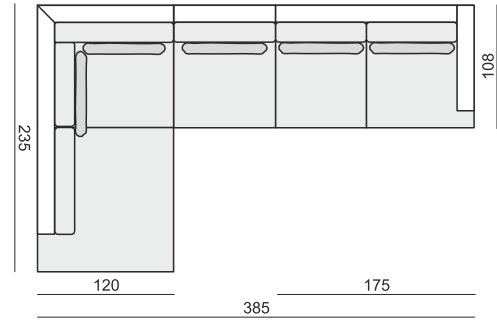

3 SEATER or 3 SEATER (two parts)

3 SEATER LEFT (or RIGHT)

3 SEATER without ARMRESTS

DIVAN LEFT (or RIGHT) or DIVAN (two parts) LEFT (or RIGHT) available also as freestanding

CORNER 35° LEFT (or RIGHT)

CORNER 90°

FOOTSTOOL 95x80

FOOTSTOOL 105x90

FOOTSTOOL 120x90

SET 1

3 SEATER LEFT (or RIGHT) + ARMCHAIR WIDE RIGHT (or LEFT)

SET 2 LEFT (or RIGHT)

DIVAN LEFT (or RIGHT) + 2 SEATER RIGHT (or LEFT)

SET 3 LEFT (or RIGHT)
DIVAN LEFT (or RIGHT) + 3 SEATER RIGHT (or LEFT)

SET 4 LEFT (or RIGHT)
DIVAN LEFT (or RIGHT) + ARMCHAIR without ARMRESTS + 2 SEATER RIGHT (or LEFT)

SET 5 LEFT (or RIGHT)
DIVAN LEFT (or RIGHT) + ARMCHAIR without ARMRESTS + 3 SEATER RIGHT (or LEFT)

SET 6 LEFT (or RIGHT)
DIVAN LEFT (or RIGHT) + ARMCHAIR WIDE without ARMRESTS + 2 SEATER RIGHT (or LEFT)

SET 7 LEFT (or RIGHT)
DIVAN LEFT (or RIGHT) + ARMCHAIR WIDE without ARMRESTS + 3 SEATER RIGHT (or LEFT)

SET 8 LEFT (or RIGHT)
CORNER 35° LEFT (or RIGHT) + ARMCHAIR RIGHT (or LEFT)

SET 9 LEFT (or RIGHT)
CORNER 35° LEFT (or RIGHT) + 2 SEATER RIGHT (or LEFT)