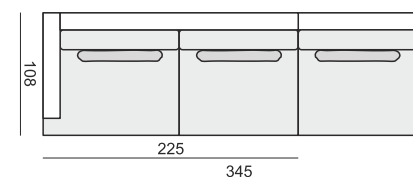

3 SEATER or 3 SEATER (two parts)

3 SEATER LEFT (or RIGHT)

3 SEATER without ARMRESTS

DIVAN LEFT (or RIGHT) or DIVAN (two parts) LEFT (or RIGHT) available also as freestanding

CORNER 35° LEFT (or RIGHT)

CORNER 90°

FOOTSTOOL 95x80

FOOTSTOOL 105x90

FOOTSTOOL 120x90

SET 1

3 SEATER LEFT (or RIGHT) + ARMCHAIR WIDE RIGHT (or LEFT)

SET 2 LEFT (or RIGHT)

DIVAN LEFT (or RIGHT) + 2 SEATER RIGHT (or LEFT)

SET 3 LEFT (or RIGHT)
DIVAN LEFT (or RIGHT) + 3 SEATER RIGHT (or LEFT)

SET 4 LEFT (or RIGHT)
DIVAN LEFT (or RIGHT) + ARMCHAIR without ARMRESTS + 2 SEATER RIGHT (or LEFT)

SET 5 LEFT (or RIGHT)
DIVAN LEFT (or RIGHT) + ARMCHAIR without ARMRESTS + 3 SEATER RIGHT (or LEFT)

SET 6 LEFT (or RIGHT)
DIVAN LEFT (or RIGHT) + ARMCHAIR WIDE without ARMRESTS + 2 SEATER RIGHT (or LEFT)