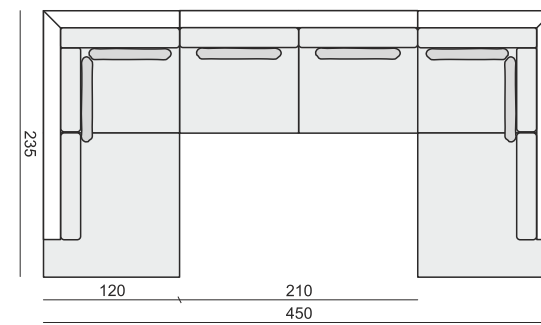

SET 15
DIVAN LEFT + 3 SEATER without ARMRESTS + DIVAN RIGHT

UPHOLSTERY FABRIC: FC - fix cover or LC - loose cover

FEET