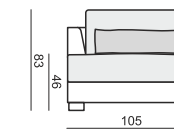

ARMCHAIR 120

ARMCHAIR 120 LEFT (or RIGHT)

ARMCHAIR 120 without ARMRESTS

ARMCHAIR 135 WIDE

ARMCHAIR 135 WIDE LEFT (or RIGHT)

ARMCHAIR 135 WIDE without ARMRESTS

2 SEATER

2 SEATER LEFT (or RIGHT)

3 SEATER or 3 SEATER (two parts)

3 SEATER LEFT (or RIGHT)

3 SEATER without ARMRESTS

DIVAN LEFT (or RIGHT) or DIVAN (two parts) LEFT (or RIGHT) available also as freestanding

CORNER 35° LEFT (or RIGHT)

CORNER 90°

FOOTSTOOL 95x80

FOOTSTOOL 105x90

FOOTSTOOL 120x90

SET 1

3 SEATER LEFT (or RIGHT) + ARMCHAIR WIDE RIGHT (or LEFT)

SET 2 LEFT (or RIGHT)

DIVAN LEFT (or RIGHT) + 2 SEATER RIGHT (or LEFT)

SET 3 LEFT (or RIGHT)
DIVAN LEFT (or RIGHT) + 3 SEATER RIGHT (or LEFT)

SET 7 LEFT (or RIGHT)
DIVAN LEFT (or RIGHT) + ARMCHAIR WIDE without ARMRESTS + 3 SEATER RIGHT (or LEFT)

SET 8 LEFT (or RIGHT)
CORNER 35° LEFT (or RIGHT) + ARMCHAIR RIGHT (or LEFT)

SET 9 LEFT (or RIGHT)
CORNER 35° LEFT (or RIGHT) + 2 SEATER RIGHT (or LEFT)