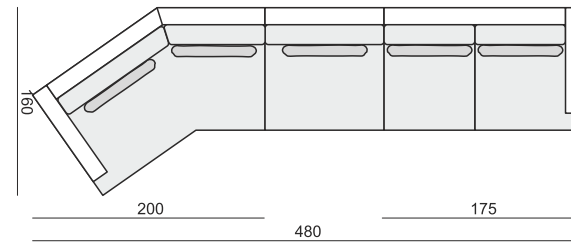

SET 7 LEFT (or RIGHT)
DIVAN LEFT (or RIGHT) + ARMCHAIR WIDE without ARMRESTS + 3 SEATER RIGHT (or LEFT)

SET 8 LEFT (or RIGHT)
CORNER 35° LEFT (or RIGHT) + ARMCHAIR RIGHT (or LEFT)

SET 9 LEFT (or RIGHT)
CORNER 35° LEFT (or RIGHT) + 2 SEATER RIGHT (or LEFT)

SET 10 LEFT (or RIGHT)
CORNER 35° LEFT (or RIGHT) + 3 SEATER RIGHT (or LEFT)

SET 11 LEFT (or RIGHT)
CORNER 35° LEFT (or RIGHT) + ARMCHAIR without ARMRESTS + 2 SEATER RIGHT (or LEFT)

SET 12 LEFT (or RIGHT)
CORNER 35° LEFT (or RIGHT) + ARMCHAIR without ARMRESTS + 3 SEATER RIGHT (or LEFT)

SET 13 LEFT (or RIGHT)
CORNER 35° LEFT (or RIGHT) + ARMCHAIR WIDE without ARMRESTS + 2 SEATER RIGHT (or LEFT)

SET 14 LEFT (or RIGHT)
CORNER 35° LEFT (or RIGHT) + ARMCHAIR WIDE without ARMRESTS + 3 SEATER RIGHT (or LEFT)