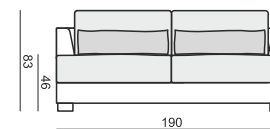

ARMCHAIR 120

ARMCHAIR 120 LEFT (or RIGHT)

ARMCHAIR 120 without ARMRESTS

ARMCHAIR 135 WIDE

ARMCHAIR 135 WIDE LEFT (or RIGHT)

ARMCHAIR 135 WIDE without ARMRESTS

2 SEATER

2 SEATER LEFT (or RIGHT)

3 SEATER or 3 SEATER (two parts)

3 SEATER LEFT (or RIGHT)

3 SEATER without ARMRESTS

DIVAN LEFT (or RIGHT) or DIVAN (two parts) LEFT (or RIGHT) available also as freestanding

CORNER 35° LEFT (or RIGHT)

CORNER 90°

FOOTSTOOL 95x80

FOOTSTOOL 105x90

FOOTSTOOL 120x90

SET 1

3 SEATER LEFT (or RIGHT) + ARMCHAIR WIDE RIGHT (or LEFT)

SET 2 LEFT (or RIGHT)

DIVAN LEFT (or RIGHT) + 2 SEATER RIGHT (or LEFT)

SET 3 LEFT (or RIGHT)
DIVAN LEFT (or RIGHT) + 3 SEATER RIGHT (or LEFT)

SET 7 LEFT (or RIGHT)
DIVAN LEFT (or RIGHT) + ARMCHAIR WIDE without ARMRESTS + 3 SEATER RIGHT (or LEFT)

SET 8 LEFT (or RIGHT)
CORNER 35° LEFT (or RIGHT) + ARMCHAIR RIGHT (or LEFT)

SET 9 LEFT (or RIGHT)
CORNER 35° LEFT (or RIGHT) + 2 SEATER RIGHT (or LEFT)