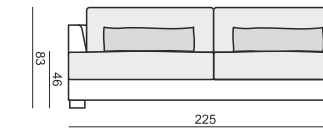

ARMCHAIR 120

ARMCHAIR 120 LEFT (or RIGHT)

ARMCHAIR 120 without ARMRESTS

ARMCHAIR 135 WIDE

ARMCHAIR 135 WIDE LEFT (or RIGHT)

ARMCHAIR 135 WIDE without ARMRESTS

2 SEATER

2 SEATER LEFT (or RIGHT)

3 SEATER or 3 SEATER (two parts)

3 SEATER LEFT (or RIGHT)

3 SEATER without ARMRESTS

DIVAN LEFT (or RIGHT) or DIVAN (two parts) LEFT (or RIGHT) available also as freestanding

CORNER 35° LEFT (or RIGHT)

CORNER 90°

FOOTSTOOL 95x80

FOOTSTOOL 105x90

FOOTSTOOL 120x90

SET 1

3 SEATER LEFT (or RIGHT) + ARMCHAIR WIDE RIGHT (or LEFT)

SET 2 LEFT (or RIGHT)

DIVAN LEFT (or RIGHT) + 2 SEATER RIGHT (or LEFT)

SET 3 LEFT (or RIGHT)
DIVAN LEFT (or RIGHT) + 3 SEATER RIGHT (or LEFT)

SET 7 LEFT (or RIGHT)
DIVAN LEFT (or RIGHT) + ARMCHAIR WIDE without ARMRESTS + 3 SEATER RIGHT (or LEFT)

SET 8 LEFT (or RIGHT)
CORNER 35° LEFT (or RIGHT) + ARMCHAIR RIGHT (or LEFT)

SET 9 LEFT (or RIGHT)
CORNER 35° LEFT (or RIGHT) + 2 SEATER RIGHT (or LEFT)