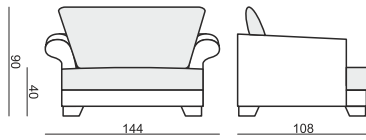

SITS
— *comfortable life*

tea
& book

CARLOS

CARLOS

SITS reserves the right to change construction of products and components used due to improving durability of product and customer satisfaction without any further notice. Explicit ± 2 cm tolerance of all elements sizes.

www.sits.eu
APRIL 2013

ARMCHAIR

3 SEATER

3,5 SEATER

4 SEATER (available in two parts)

FOOTSTOOL 150x50

FOOTSTOOL 65x65

FOOTSTOOL 75x75