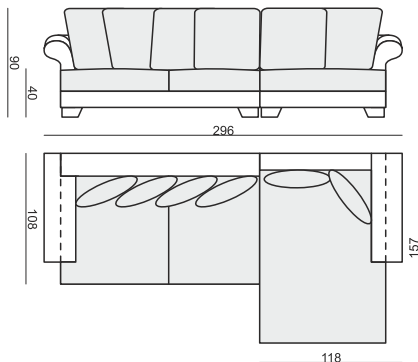

www.sits.eu
APRIL 2013

ARMCHAIR

3 SEATER

3,5 SEATER

4 SEATER (available in two parts)

FOOTSTOOL 150x50

FOOTSTOOL 65x65

FOOTSTOOL 75x75

FOOTSTOOL 90x90

2,5 SEATER LEFT (or RIGHT) + CHAISELONGUE 157x118 RIGHT (or LEFT)

2,5 SEATER LEFT (or RIGHT) + CHAISELONGUE 210x109 RIGHT (or LEFT)

UPHOLSTERY

FABRIC: FC - fix cover or LC - loose cover

FEET