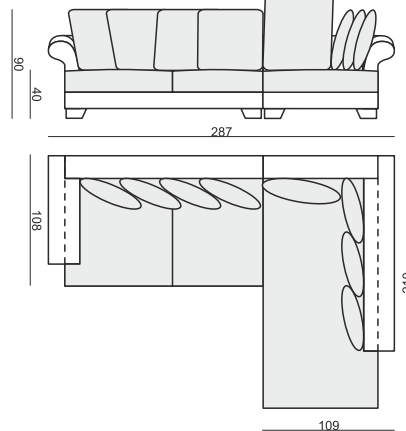

www.sits.eu
APRIL 2013

ARMCHAIR

3 SEATER

3,5 SEATER

4 SEATER (available in two parts)

FOOTSTOOL 150x50

FOOTSTOOL 65x65

FOOTSTOOL 75x75

FOOTSTOOL 90x90

2,5 SEATER LEFT (or RIGHT) + CHAISELONGUE 157x118 RIGHT (or LEFT)

2,5 SEATER LEFT (or RIGHT) + CHAISELONGUE 210x109 RIGHT (or LEFT)

UPHOLSTERY

FABRIC: FC - fix cover or LC - loose cover

FEET