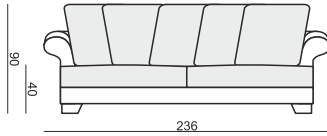

SITS
— *comfortable life*

tea
& book

CARLOS

CARLOS

SITS reserves the right to change construction of products and components used due to improving durability of product and customer satisfaction without any further notice. Explicit ± 2 cm tolerance of all elements sizes.

www.sits.eu
APRIL 2013

ARMCHAIR

3 SEATER

3,5 SEATER

4 SEATER (available in two parts)

FOOTSTOOL 150x50

FOOTSTOOL 65x65

FOOTSTOOL 75x75

FOOTSTOOL 90x90

2,5 SEATER LEFT (or RIGHT) + CHAISELONGUE 157x118 RIGHT (or LEFT)

2,5 SEATER LEFT (or RIGHT) + CHAISELONGUE 210x109 RIGHT (or LEFT)

UPHOLSTERY

FABRIC: FC - fix cover or LC - loose cover

FEET