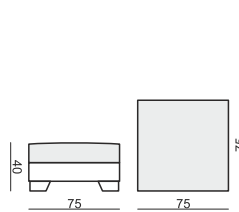

www.sits.eu
APRIL 2013

ARMCHAIR

3 SEATER

3,5 SEATER

4 SEATER (available in two parts)

FOOTSTOOL 150x50

FOOTSTOOL 65x65

FOOTSTOOL 75x75

FOOTSTOOL 90x90

2,5 SEATER LEFT (or RIGHT) + CHAISELONGUE 157x118 RIGHT (or LEFT)

2,5 SEATER LEFT (or RIGHT) + CHAISELONGUE 210x109 RIGHT (or LEFT)

UPHOLSTERY

FABRIC: FC - fix cover or LC - loose cover

FEET