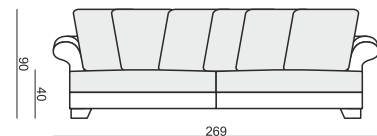

www.sits.eu
APRIL 2013

ARMCHAIR

3 SEATER

3,5 SEATER

4 SEATER (available in two parts)

FOOTSTOOL 150x50

FOOTSTOOL 65x65

FOOTSTOOL 75x75

FOOTSTOOL 90x90

2,5 SEATER LEFT (or RIGHT) + CHAISELONGUE 157x118 RIGHT (or LEFT)

2,5 SEATER LEFT (or RIGHT) + CHAISELONGUE 210x109 RIGHT (or LEFT)

UPHOLSTERY

FABRIC: FC - fix cover or LC - loose cover

FEET