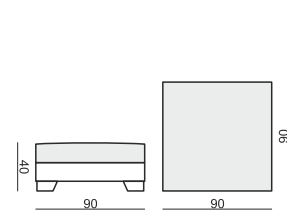

FOOTSTOOL 90x90