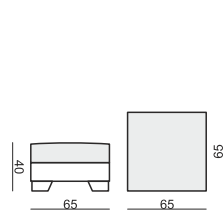

www.sits.eu
APRIL 2013

ARMCHAIR

3 SEATER

3,5 SEATER

4 SEATER (available in two parts)

FOOTSTOOL 150x50

FOOTSTOOL 65x65

FOOTSTOOL 75x75

FOOTSTOOL 90x90

2,5 SEATER LEFT (or RIGHT) + CHAISELONGUE 157x118 RIGHT (or LEFT)

2,5 SEATER LEFT (or RIGHT) + CHAISELONGUE 210x109 RIGHT (or LEFT)

UPHOLSTERY

FABRIC: FC - fix cover or LC - loose cover

FEET