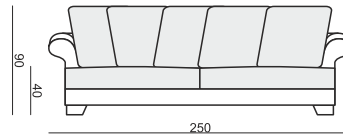

www.sits.eu
APRIL 2013

ARMCHAIR

3 SEATER

3,5 SEATER

4 SEATER (available in two parts)

FOOTSTOOL 150x50

FOOTSTOOL 65x65

FOOTSTOOL 75x75

FOOTSTOOL 90x90

2,5 SEATER LEFT (or RIGHT) + CHAISELONGUE 157x118 RIGHT (or LEFT)

2,5 SEATER LEFT (or RIGHT) + CHAISELONGUE 210x109 RIGHT (or LEFT)

UPHOLSTERY

FABRIC: FC - fix cover or LC - loose cover

FEET