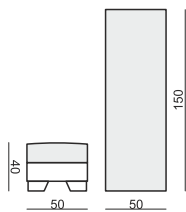

www.sits.eu
APRIL 2013

ARMCHAIR

3 SEATER

3,5 SEATER

4 SEATER (available in two parts)

FOOTSTOOL 150x50

FOOTSTOOL 65x65

FOOTSTOOL 75x75

FOOTSTOOL 90x90

2,5 SEATER LEFT (or RIGHT) + CHAISELONGUE 157x118 RIGHT (or LEFT)

2,5 SEATER LEFT (or RIGHT) + CHAISELONGUE 210x109 RIGHT (or LEFT)

UPHOLSTERY

FABRIC: FC - fix cover or LC - loose cover

FEET