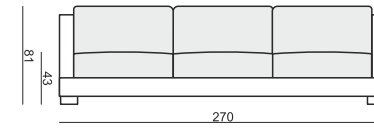

ALL ELEMENTS AVAILABLE WITHOUT DECO CUSHIONS

EXAMPLE
4 SEATER (two parts) without deco cushions

ADDITIONAL ACCESSORIES

CUSHION 40x40

CUSHION 45x45