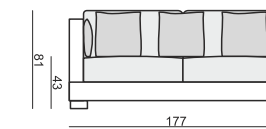

**ARMCHAIR**

**3 SEATER (two parts)**

**2 SEATER**

**2 SEATER LEFT (or RIGHT)**

**2 SEATER without ARMRESTS**

**4 SEATER (two parts)**

**4 SEATER LEFT (or RIGHT)**

**4 SEATER without ARMRESTS**

**DIVAN LEFT (or RIGHT)**

**CORNER 90°**

**FOOTSTOOL**

COLORADO

tea  
& book

**SET 1**  
DIVAN LEFT + 2 SEATER without ARMRESTS + DIVAN RIGHT

**SET 2**  
DIVAN LEFT + 4 SEATER (two parts) without ARMRESTS + DIVAN RIGHT

**SET 3 RIGHT (or LEFT)**  
2 SEATER LEFT (or RIGHT) + DIVAN RIGHT (or LEFT)

**SET 4 RIGHT (or LEFT)**  
4 SEATER (two parts) LEFT (or RIGHT) + DIVAN RIGHT (or LEFT)

**SET 5**  
2 SEATER LEFT + CORNER + 2 SEATER RIGHT