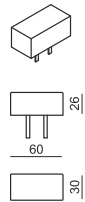

SITS
— *comfortable life*

cocktail
& design

CUBIC

ELEMENT SMALL

ELEMENT BIG

ARMREST / BACKREST No.60

cm 60 x 30 x 26 H

ARMREST / BACKREST No.80

cm 80 x 30 x 26 H

ARMREST / BACKREST No.110

cm 110 x 30 x 26 H

BACK CUSHION

cm 60 x 42 x 17 H
(available also in leather)

BACK CUSHION with ROLL

cm 60 x 57 x 20 H
(available also in leather)

UPHOLSTERY