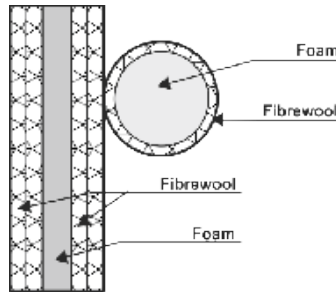

SITS
— *comfortable life*

cocktail
& design

CUBIC

ELEMENT SMALL

ELEMENT BIG

ARMREST / BACKREST No.60

cm 60 x 30 x 26 H

ARMREST / BACKREST No.80

cm 80 x 30 x 26 H

ARMREST / BACKREST No.110

cm 110 x 30 x 26 H

BACK CUSHION

cm 60 x 42 x 17 H
(available also in leather)

BACK CUSHION with ROLL

cm 60 x 57 x 20 H
(available also in leather)

UPHOLSTERY

FABRIC: FC - fix cover

FEET