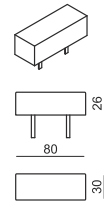

SITS
— *comfortable life*

cocktail
& design

CUBIC

ELEMENT SMALL

ELEMENT BIG

ARMREST / BACKREST No.60

cm 60 x 30 x 26 H

ARMREST / BACKREST No.80

cm 80 x 30 x 26 H

ARMREST / BACKREST No.110

cm 110 x 30 x 26 H

BACK CUSHION

cm 60 x 42 x 17 H
(available also in leather)

BACK CUSHION with ROLL

cm 60 x 57 x 20 H
(available also in leather)

UPHOLSTERY