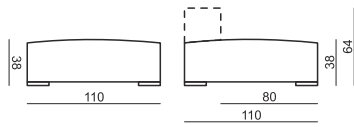

SITS
— *comfortable life*

cocktail
& design

CUBIC

ELEMENT SMALL

ELEMENT BIG

ARMREST / BACKREST No.60

cm 60 x 30 x 26 H

ARMREST / BACKREST No.80

cm 80 x 30 x 26 H

ARMREST / BACKREST No.110

cm 110 x 30 x 26 H

BACK CUSHION

cm 60 x 42 x 17 H
(available also in leather)

BACK CUSHION with ROLL

cm 60 x 57 x 20 H
(available also in leather)

UPHOLSTERY