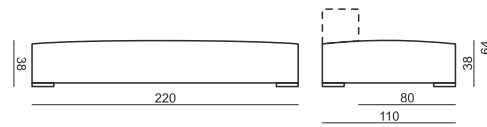

SITS
— *comfortable life*

cocktail
& design

CUBIC

ELEMENT SMALL

ELEMENT BIG

ARMREST / BACKREST No.60

cm 60 x 30 x 26 H

ARMREST / BACKREST No.80

cm 80 x 30 x 26 H

ARMREST / BACKREST No.110

cm 110 x 30 x 26 H

BACK CUSHION

cm 60 x 42 x 17 H
(available also in leather)

BACK CUSHION with ROLL

cm 60 x 57 x 20 H
(available also in leather)

UPHOLSTERY