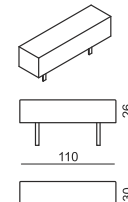

SITS
— *comfortable life*

cocktail
& design

CUBIC

ELEMENT SMALL

ELEMENT BIG

ARMREST / BACKREST No.60

cm 60 x 30 x 26 H

ARMREST / BACKREST No.80

cm 80 x 30 x 26 H

ARMREST / BACKREST No.110

cm 110 x 30 x 26 H

BACK CUSHION

cm 60 x 42 x 17 H
(available also in leather)

BACK CUSHION with ROLL

cm 60 x 57 x 20 H
(available also in leather)

UPHOLSTERY