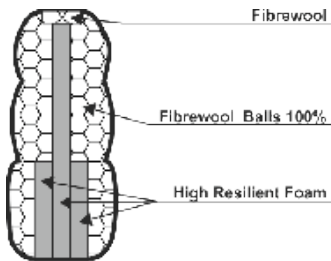

SITS
— *comfortable life*

cocktail
& design

CUBIC

ELEMENT SMALL

ELEMENT BIG

ARMREST / BACKREST No.60

cm 60 x 30 x 26 H

ARMREST / BACKREST No.80

cm 80 x 30 x 26 H

ARMREST / BACKREST No.110

cm 110 x 30 x 26 H

BACK CUSHION

cm 60 x 42 x 17 H
(available also in leather)

BACK CUSHION with ROLL

cm 60 x 57 x 20 H
(available also in leather)

UPHOLSTERY

FABRIC: FC - fix cover

FEET