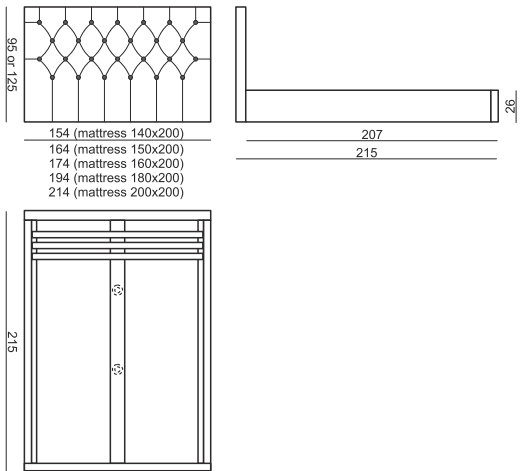

DIANA

SITS reserves the right to change construction of products and components used due to improving durability of product and customer satisfaction without any further notice. Explicit ± 2 cm tolerance of all elements sizes.

www.sits.eu
NOVEMBER 2012

BED