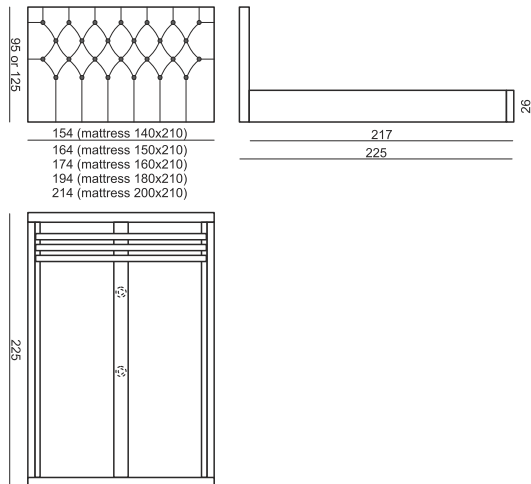

DIANA

SITS reserves the right to change construction of products and components used due to improving durability of product and customer satisfaction without any further notice. Explicit ± 2 cm tolerance of all elements sizes.

www.sits.eu
NOVEMBER 2012

BED

BED

BED

BOX (available for special order)

HEADREST 95

HEADREST 125

UPHOLSTERY

FABRIC or LEATHER: FC - fix cover

FEET