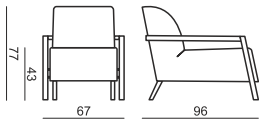

SITS
— *comfortable life*

cocktail
& design

FOXI

ARMCHAIR

UPHOLSTERY **FABRIC: FC - fix cover and LEATHER**

FEET **Wooden frame**