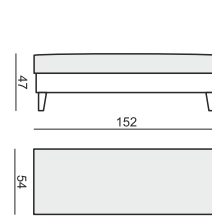

www.sits.eu
JULY 2012

ARMCHAIR

2 SEATER

3 SEATER

FOOTSTOOL

Different color of buttons available.

UPHOLSTERY

FABRIC: FC-fix cover (with or without piping) or LEATHER