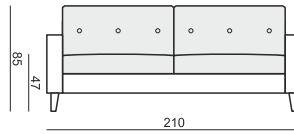

www.sits.eu
JULY 2012

ARMCHAIR

2 SEATER

3 SEATER

FOOTSTOOL

Different color of buttons available.

UPHOLSTERY

FABRIC: FC-fix cover (with or without piping) or LEATHER

FEET

THERE ARE 2 OPTIONS TO PLACE THE LEGS:

under armrest

under frame

STANDARD COMFORT (for fabric and leather covers)

LUX COMFORT (for fabric cover only – with or without piping available)