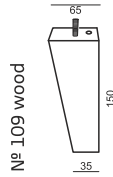

GIORGIO

SITS reserves the right to change construction of products and components used due to improving durability of product and customer satisfaction without any further notice. Explicit ± 2 cm tolerance of all elements sizes.

www.sits.eu
JULY 2012

ARMCHAIR

2 SEATER

3 SEATER

FOOTSTOOL

Different color of buttons available.

UPHOLSTERY

FABRIC: FC-fix cover (with or without piping) or LEATHER

FEET

THERE ARE 2 OPTIONS TO PLACE THE LEGS:

under armrest

under frame

STANDARD COMFORT (for fabric and leather covers)

LUX COMFORT (for fabric cover only – with or without piping available)