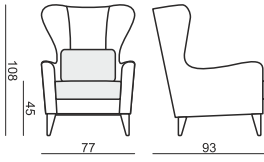

SITS
— *comfortable life*

home
& family

GRETA

GRETA

SITS reserves the right to change construction of products and components used due to improving durability of product and customer satisfaction without any further notice. Explicit ± 2 cm tolerance of all elements sizes.

www.sits.eu
JANUARY 2015

ARMCHAIR

2,5 SEATER

FOOTSTOOL

ARMCHAIR LEATHER

2,5 SEATER LEATHER

FOOTSTOOL LEATHER

UPHOLSTERY