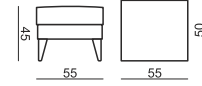

www.sits.eu
JANUARY 2015

ARMCHAIR

2,5 SEATER

FOOTSTOOL

ARMCHAIR LEATHER

2,5 SEATER LEATHER

FOOTSTOOL LEATHER

UPHOLSTERY