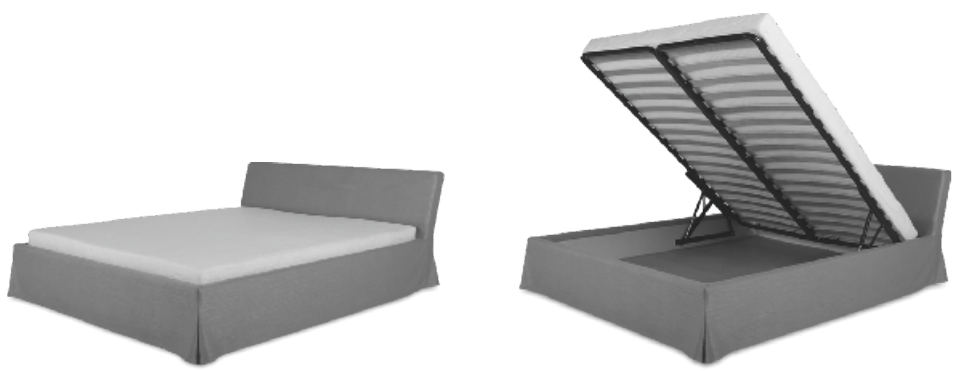

SITS
— *comfortable life*

home
& family

HEBE

BED

BED

BED

BOX (available for special order)

UPHOLSTERY

FABRIC: FC - fix cover or LC - loose cover and LEATHER: FC - fix cover

FEET