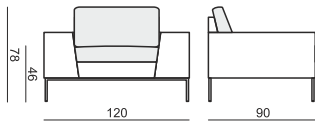

www.sits.eu
APRIL 2013

ARMCHAIR

2 SEATER

3 SEATER

4 SEATER (two parts)

SET 1 RIGHT (or LEFT)

2 SEATER + CHAISELONGUE RIGHT (or LEFT)

SET 2 RIGHT (or LEFT)

FEET

L = 2390 or 2200 or 1900 or 1790 or 1700 or 1490 or 890