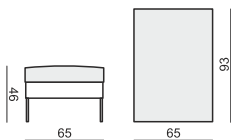

www.sits.eu
APRIL 2013

ARMCHAIR

2 SEATER

3 SEATER

4 SEATER (two parts)

SET 1 RIGHT (or LEFT)

2 SEATER + CHAISELONGUE RIGHT (or LEFT)

SET 2 RIGHT (or LEFT)

3 SEATER + CHAISELONGUE RIGHT (or LEFT)

SET 3 RIGHT (or LEFT)

3 SEATER + DIVAN RIGHT (or LEFT)

FOOTSTOOL 93x65

FOOTSTOOL 123x65

FOOTSTOOL 150x60

UPHOLSTERY

FABRIC: FC - fix cover or LEATHER

FEET

L = 2390 or 2200 or 1900 or 1790 or 1700 or 1490 or 890