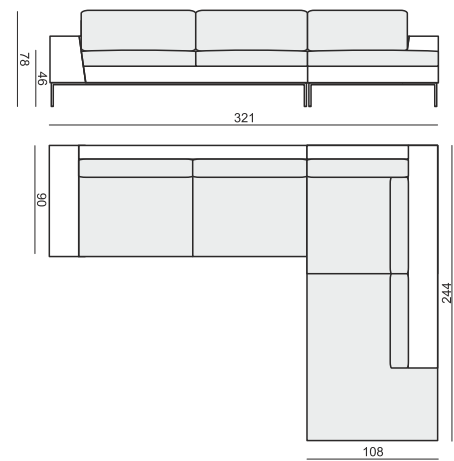

www.sits.eu
APRIL 2013

ARMCHAIR

2 SEATER

3 SEATER

4 SEATER (two parts)

SET 1 RIGHT (or LEFT)

2 SEATER + CHAISELONGUE RIGHT (or LEFT)

SET 2 RIGHT (or LEFT)

3 SEATER + CHAISELONGUE RIGHT (or LEFT)

SET 3 RIGHT (or LEFT)

3 SEATER + DIVAN RIGHT (or LEFT)

FOOTSTOOL 93x65

FOOTSTOOL 123x65

FOOTSTOOL 150x60

UPHOLSTERY

FABRIC: FC - fix cover or LEATHER

FEET

L = 2390 or 2200 or 1900 or 1790 or 1700 or 1490 or 890