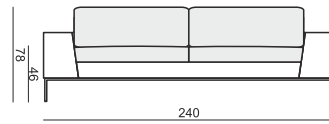

www.sits.eu
APRIL 2013

ARMCHAIR

2 SEATER

3 SEATER

4 SEATER (two parts)

SET 1 RIGHT (or LEFT)

2 SEATER + CHAISELONGUE RIGHT (or LEFT)

SET 2 RIGHT (or LEFT)

3 SEATER + CHAISELONGUE RIGHT (or LEFT)

SET 3 RIGHT (or LEFT)

3 SEATER + DIVAN RIGHT (or LEFT)

FOOTSTOOL 93x65

FOOTSTOOL 123x65

FOOTSTOOL 150x60

UPHOLSTERY

FABRIC: FC - fix cover or LEATHER