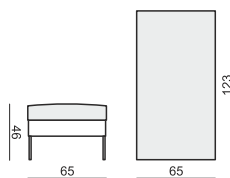

www.sits.eu
APRIL 2013

ARMCHAIR

2 SEATER

3 SEATER

4 SEATER (two parts)

SET 1 RIGHT (or LEFT)

2 SEATER + CHAISELONGUE RIGHT (or LEFT)

SET 2 RIGHT (or LEFT)

3 SEATER + CHAISELONGUE RIGHT (or LEFT)

SET 3 RIGHT (or LEFT)

3 SEATER + DIVAN RIGHT (or LEFT)

FOOTSTOOL 93x65

FOOTSTOOL 123x65

FOOTSTOOL 150x60

UPHOLSTERY

FABRIC: FC - fix cover or LEATHER

FEET

L = 2390 or 2200 or 1900 or 1790 or 1700 or 1490 or 890