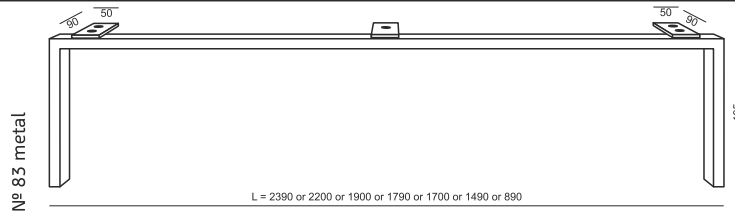

FEET

L = 2390 or 2200 or 1900 or 1790 or 1700 or 1490 or 890