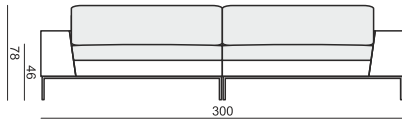

www.sits.eu
APRIL 2013

ARMCHAIR

2 SEATER

3 SEATER

4 SEATER (two parts)

SET 1 RIGHT (or LEFT)

2 SEATER + CHAISELONGUE RIGHT (or LEFT)

SET 2 RIGHT (or LEFT)

3 SEATER + CHAISELONGUE RIGHT (or LEFT)

SET 3 RIGHT (or LEFT)

3 SEATER + DIVAN RIGHT (or LEFT)

FOOTSTOOL 93x65

FOOTSTOOL 123x65

FOOTSTOOL 150x60

UPHOLSTERY

FABRIC: FC - fix cover or LEATHER