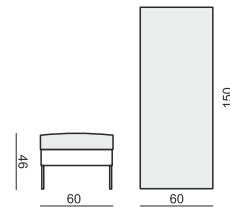

www.sits.eu
APRIL 2013

ARMCHAIR

2 SEATER

3 SEATER

4 SEATER (two parts)

SET 1 RIGHT (or LEFT)

2 SEATER + CHAISELONGUE RIGHT (or LEFT)

SET 2 RIGHT (or LEFT)

3 SEATER + CHAISELONGUE RIGHT (or LEFT)

SET 3 RIGHT (or LEFT)

3 SEATER + DIVAN RIGHT (or LEFT)

FOOTSTOOL 93x65

FOOTSTOOL 123x65

FOOTSTOOL 150x60

UPHOLSTERY

FABRIC: FC - fix cover or LEATHER

FEET

L = 2390 or 2200 or 1900 or 1790 or 1700 or 1490 or 890