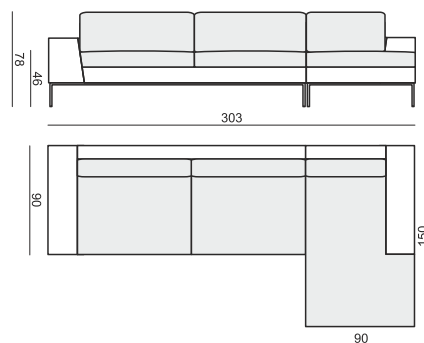

www.sits.eu
APRIL 2013

ARMCHAIR

2 SEATER

3 SEATER

4 SEATER (two parts)

SET 1 RIGHT (or LEFT)

2 SEATER + CHAISELONGUE RIGHT (or LEFT)

SET 2 RIGHT (or LEFT)

3 SEATER + CHAISELONGUE RIGHT (or LEFT)

SET 3 RIGHT (or LEFT)

3 SEATER + DIVAN RIGHT (or LEFT)

FOOTSTOOL 93x65

FOOTSTOOL 123x65

FOOTSTOOL 150x60

UPHOLSTERY

FABRIC: FC - fix cover or LEATHER

FEET

L = 2390 or 2200 or 1900 or 1790 or 1700 or 1490 or 890