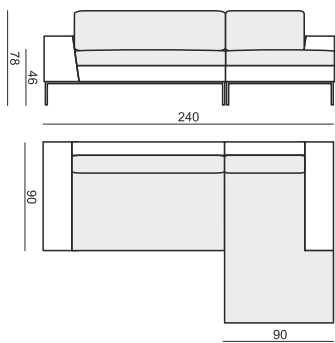

www.sits.eu
APRIL 2013

ARMCHAIR

2 SEATER

3 SEATER

4 SEATER (two parts)

SET 1 RIGHT (or LEFT)

2 SEATER + CHAISELONGUE RIGHT (or LEFT)

SET 2 RIGHT (or LEFT)

3 SEATER + CHAISELONGUE RIGHT (or LEFT)

SET 3 RIGHT (or LEFT)

3 SEATER + DIVAN RIGHT (or LEFT)

FOOTSTOOL 93x65

FOOTSTOOL 123x65

FOOTSTOOL 150x60

UPHOLSTERY

FABRIC: FC - fix cover or LEATHER

FEET

L = 2390 or 2200 or 1900 or 1790 or 1700 or 1490 or 890