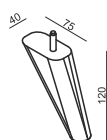

www.sits.eu
JULY 2012

ARMCHAIR

Different piping color available.

UPHOLSTERY

FABRIC: FC - fix cover

FEET

Nº 130 wood FRONT

Nº 130a wood BACK