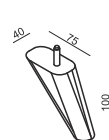

www.sits.eu
JULY 2012

ARMCHAIR

Different piping color available.

UPHOLSTERY

FABRIC: FC - fix cover

FEET

Nº 130 wood FRONT

Nº 130a wood BACK