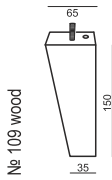

www.sits.eu
MARCH 2015

2 SEATER

3 SEATER

FOOTSTOOL

UPHOLSTERY

FABRIC: FC - fix cover

FEET

THERE ARE 2 OPTIONS TO PLACE THE LEGS: