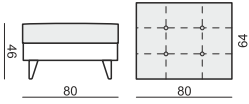

www.sits.eu
MARCH 2015

2 SEATER

3 SEATER

FOOTSTOOL

UPHOLSTERY

FABRIC: FC - fix cover

FEET

THERE ARE 2 OPTIONS TO PLACE THE LEGS: