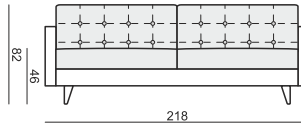

KALLE

SITS reserves the right to change construction of products and components used due to improving durability of product and customer satisfaction without any further notice. Explicit ± 2 cm tolerance of all elements sizes.

www.sits.eu
MARCH 2015

2 SEATER

3 SEATER

FOOTSTOOL

UPHOLSTERY

FABRIC: FC - fix cover

FEET

THERE ARE 2 OPTIONS TO PLACE THE LEGS:

under armrest

under frame

STANDARD COMFORT