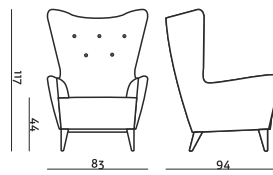

SITS
— *comfortable life*

cocktail
& design

KATO

ARMCHAIR

ARMCHAIR with BUTTONS

FOOTSTOOL

UPHOLSTERY

FABRIC: FC - fix cover LIMITED CHOICE OF FABRICS. CHECK WITH SALES STUFF.