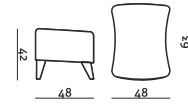

SITS
— *comfortable life*

cocktail
& design

KATO

ARMCHAIR

ARMCHAIR with BUTTONS

FOOTSTOOL

UPHOLSTERY

FABRIC: FC - fix cover LIMITED CHOICE OF FABRICS. CHECK WITH SALES STUFF.