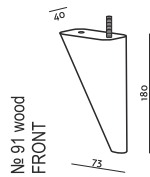

FEET

Nº 91 wood
FRONT