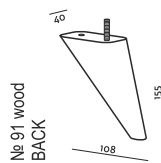

Nº 91 wood
BACK