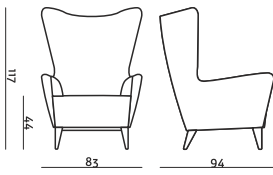

SITS
— *comfortable life*

cocktail
& design

KATO

ARMCHAIR

ARMCHAIR with BUTTONS

FOOTSTOOL

UPHOLSTERY

FABRIC: FC - fix cover LIMITED CHOICE OF FABRICS. CHECK WITH SALES STUFF.