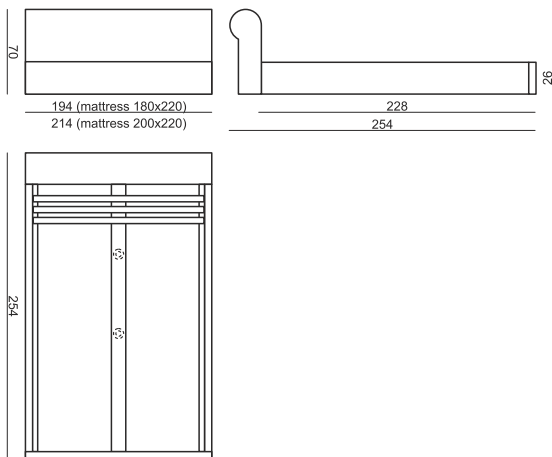

www.sits.eu
MARCH 2015

BED

BED

BED

BOX

UPHOLSTERY

FABRIC: FC - fix cover or LC - loose cover and LEATHER: FC - fix cover

FEET