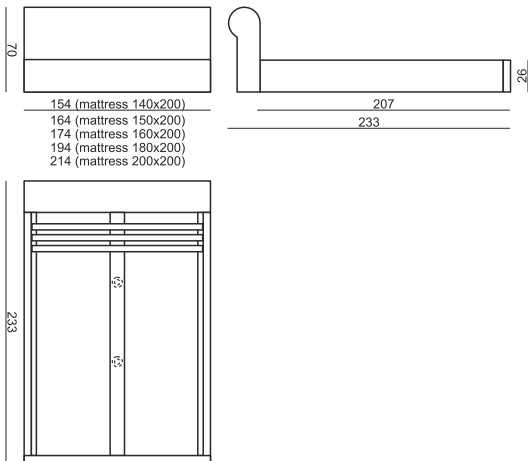

SITS
— *comfortable life*

home
& family

LEON

LEON

SITS reserves the right to change construction of products and components used due to improving durability of product and customer satisfaction without any further notice. Explicit ± 2 cm tolerance of all elements sizes.

www.sits.eu
MARCH 2015

BED

BED

BED

BOX

UPHOLSTERY

FABRIC: FC - fix cover or LC - loose cover and LEATHER: FC - fix cover

FEET