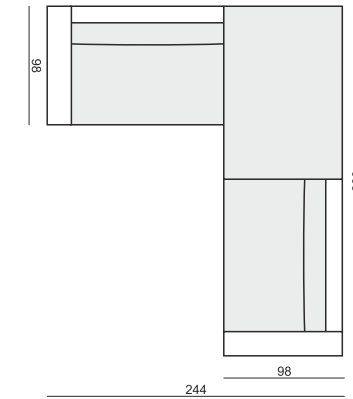

SET RIGHT (or LEFT)

ELEMENT 126 LEFT + FOOTSTOOL 143
+ ELEMENT 126 RIGHT