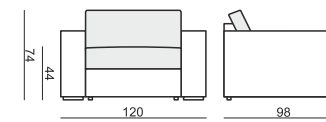

SITS
— comfortable life

LINDA

All elements can exist as the freestanding.
Unlimited possibilities of sets arrangements - easy assembling system.

www.sits.eu
JUNE 2014

ELEMENT 80

ELEMENT 80 LEFT (or RIGHT)

ELEMENT 80 without ARMRESTS

ELEMENT 93

ELEMENT 93 LEFT (or RIGHT)

ELEMENT 93 without ARMRESTS

ELEMENT 126

ELEMENT 126 LEFT (or RIGHT)

ELEMENT 126 without ARMRESTS

2,5 SEATER

2,5 SEATER LEFT (or RIGHT)

2,5 SEATER without ARMRESTS

3 SEATER

3 SEATER LEFT (or RIGHT)

3 SEATER without ARMRESTS

CHAISELONGUE 80 LEFT (or RIGHT)

CHAISELONGUE 93 LEFT (or RIGHT)

CORNER 90°

tea
& book

LINDA

FOOTSTOOL 80x8

FOOTSTOOL 93x8

FOOTSTOOL 110x98

FOOTSTOOL 143x98

ARMREST

20 X 96 X 54
MOVABLE ARMREST AT ANY TIME, UNIVERSAL FOR ALL ELEMENTS AND PURPOSES (LEFT AND RIGHT)

ALL ELEMENTS AVAILABLE WITH SQUARE BACK CUSHIONS