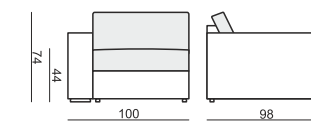

SITS
— comfortable life

LINDA

All elements can exist as the freestanding.
Unlimited possibilities of sets arrangements - easy assembling system.

www.sits.eu
JUNE 2014

ELEMENT 80

ELEMENT 80 LEFT (or RIGHT)

ELEMENT 80 without ARMRESTS

ELEMENT 93

ELEMENT 93 LEFT (or RIGHT)

ELEMENT 93 without ARMRESTS

ELEMENT 126

ELEMENT 126 LEFT (or RIGHT)

ELEMENT 126 without ARMRESTS

2,5 SEATER

2,5 SEATER LEFT (or RIGHT)

2,5 SEATER without ARMRESTS

3 SEATER

3 SEATER LEFT (or RIGHT)

3 SEATER without ARMRESTS

CHAISELONGUE 80 LEFT (or RIGHT)

CHAISELONGUE 93 LEFT (or RIGHT)

CORNER 90°

tea
& book

LINDA

FOOTSTOOL 80x8

FOOTSTOOL 93x8

FOOTSTOOL 110x98

FOOTSTOOL 143x98

ARMREST

20 X 96 X 54
MOVABLE ARMREST AT ANY TIME, UNIVERSAL FOR ALL ELEMENTS AND PURPOSES (LEFT AND RIGHT)

ALL ELEMENTS AVAILABLE WITH SQUARE BACK CUSHIONS