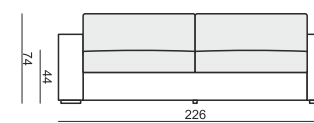

ELEMENT 93

ELEMENT 93 LEFT (or RIGHT)

ELEMENT 93 without ARMRESTS

ELEMENT 126

ELEMENT 126 LEFT (or RIGHT)

ELEMENT 126 without ARMRESTS

2,5 SEATER

2,5 SEATER LEFT (or RIGHT)

2,5 SEATER without ARMRESTS

3 SEATER

3 SEATER LEFT (or RIGHT)

3 SEATER without ARMRESTS

CHAISELONGUE 80 LEFT (or RIGHT)

CHAISELONGUE 93 LEFT (or RIGHT)

CORNER 90°

tea
& book