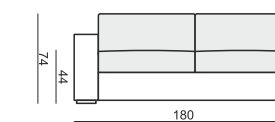

ELEMENT 93

ELEMENT 93 LEFT (or RIGHT)

ELEMENT 93 without ARMRESTS

ELEMENT 126

ELEMENT 126 LEFT (or RIGHT)

ELEMENT 126 without ARMRESTS

2,5 SEATER

2,5 SEATER LEFT (or RIGHT)

2,5 SEATER without ARMRESTS

3 SEATER

3 SEATER LEFT (or RIGHT)

3 SEATER without ARMRESTS

CHAISELONGUE 80 LEFT (or RIGHT)

CHAISELONGUE 93 LEFT (or RIGHT)

CORNER 90°

tea
& book