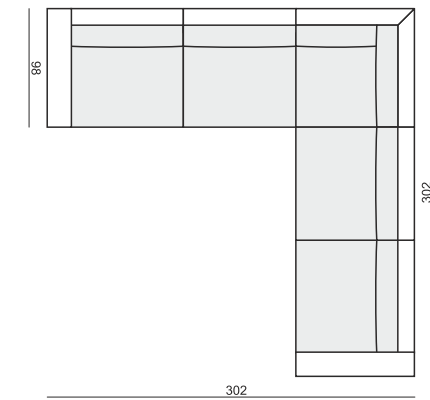

LINDA

FOOTSTOOL 80x8

FOOTSTOOL 93x8

FOOTSTOOL 110x98

FOOTSTOOL 143x98

ARMREST

20 X 96 X 54
MOVABLE ARMREST AT ANY TIME, UNIVERSAL FOR ALL ELEMENTS AND PURPOSES (LEFT AND RIGHT)

ALL ELEMENTS AVAILABLE WITH SQUARE BACK CUSHIONS

BACK CUSHION 50x32

BACK CUSHION 40x40

BACK CUSHION 45x45

BACK CUSHION 55x55

BACK CUSHION 60x60

EXAMPLE

ELEMENT 126 LEFT + ELEMENT 126 RIGHT
with 4x CUSHIONS 55x55 + 2x CUSHIONS 60x60

UNLIMITED POSSIBILITIES OF COMBINATIONS, BELOW EXAMPLE ARRANGEMENTS

SET LEFT (or RIGHT)

CHAISELONGUE 93 LEFT (or RIGHT) + 3 SEATER RIGHT (or LEFT)

SET

3 SEATER LEFT + CORNER 90° + 3 SEATER RIGHT

SET RIGHT (or LEFT)

CHAISELONGUE 80 LEFT (or RIGHT) + 2,5 SEATER without ARMRESTS
+ CORNER + ELEMENT 80 RIGHT (or LEFT)