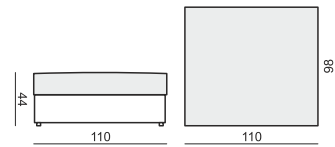

2,5 SEATER without ARMRESTS

3 SEATER

3 SEATER LEFT (or RIGHT)

3 SEATER without ARMRESTS

CHAISELONGUE 80 LEFT (or RIGHT)

CHAISELONGUE 93 LEFT (or RIGHT)

CORNER 90°

tea
& book

LINDA

FOOTSTOOL 80x8

FOOTSTOOL 93x8

FOOTSTOOL 110x98

FOOTSTOOL 143x98

ARMREST

20 X 96 X 54
MOVABLE ARMREST AT ANY TIME, UNIVERSAL FOR ALL ELEMENTS AND PURPOSES (LEFT AND RIGHT)

ALL ELEMENTS AVAILABLE WITH SQUARE BACK CUSHIONS