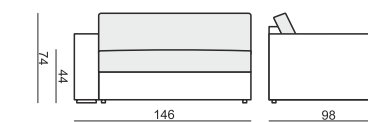

ELEMENT 93

ELEMENT 93 LEFT (or RIGHT)

ELEMENT 93 without ARMRESTS

ELEMENT 126

ELEMENT 126 LEFT (or RIGHT)

ELEMENT 126 without ARMRESTS

2,5 SEATER

2,5 SEATER LEFT (or RIGHT)

2,5 SEATER without ARMRESTS

3 SEATER

3 SEATER LEFT (or RIGHT)

3 SEATER without ARMRESTS

CHAISELONGUE 80 LEFT (or RIGHT)

CHAISELONGUE 93 LEFT (or RIGHT)

CORNER 90°

tea
& book

LINDA

FOOTSTOOL 80x8

FOOTSTOOL 93x8

FOOTSTOOL 110x98

FOOTSTOOL 143x98

ARMREST

20 X 96 X 54
MOVABLE ARMREST AT ANY TIME, UNIVERSAL FOR ALL ELEMENTS AND PURPOSES (LEFT AND RIGHT)

ALL ELEMENTS AVAILABLE WITH SQUARE BACK CUSHIONS