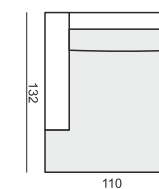

ELEMENT 93

ELEMENT 93 LEFT (or RIGHT)

ELEMENT 93 without ARMRESTS

ELEMENT 126

ELEMENT 126 LEFT (or RIGHT)

ELEMENT 126 without ARMRESTS

2,5 SEATER

2,5 SEATER LEFT (or RIGHT)

2,5 SEATER without ARMRESTS

3 SEATER

3 SEATER LEFT (or RIGHT)

3 SEATER without ARMRESTS

CHAISELONGUE 80 LEFT (or RIGHT)

CHAISELONGUE 93 LEFT (or RIGHT)

CORNER 90°

tea
& book

LINDA

FOOTSTOOL 80x8

FOOTSTOOL 93x8

FOOTSTOOL 110x98

FOOTSTOOL 143x98

ARMREST

20 X 96 X 54
MOVABLE ARMREST AT ANY TIME, UNIVERSAL FOR ALL ELEMENTS AND PURPOSES (LEFT AND RIGHT)

ALL ELEMENTS AVAILABLE WITH SQUARE BACK CUSHIONS