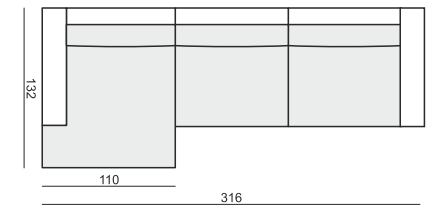

LINDA

FOOTSTOOL 80x8

FOOTSTOOL 93x8

FOOTSTOOL 110x98

FOOTSTOOL 143x98

ARMREST

20 X 96 X 54
MOVABLE ARMREST AT ANY TIME, UNIVERSAL FOR ALL ELEMENTS AND PURPOSES (LEFT AND RIGHT)

ALL ELEMENTS AVAILABLE WITH SQUARE BACK CUSHIONS

BACK CUSHION 50x32

BACK CUSHION 40x40

BACK CUSHION 45x45

BACK CUSHION 55x55

BACK CUSHION 60x60

EXAMPLE

ELEMENT 126 LEFT + ELEMENT 126 RIGHT
with 4x CUSHIONS 55x55 + 2x CUSHIONS 60x60

UNLIMITED POSSIBILITIES OF COMBINATIONS, BELOW EXAMPLE ARRANGEMENTS

SET LEFT (or RIGHT)

CHAISELONGUE 93 LEFT (or RIGHT) + 3 SEATER RIGHT (or LEFT)

SET

3 SEATER LEFT + CORNER 90° + 3 SEATER RIGHT

SET RIGHT (or LEFT)

CHAISELONGUE 80 LEFT (or RIGHT) + 2,5 SEATER without ARMRESTS
+ CORNER + ELEMENT 80 RIGHT (or LEFT)