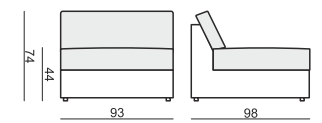

SITS
— comfortable life

LINDA

All elements can exist as the freestanding.
Unlimited possibilities of sets arrangements - easy assembling system.

www.sits.eu
JUNE 2014

ELEMENT 80

ELEMENT 80 LEFT (or RIGHT)

ELEMENT 80 without ARMRESTS

ELEMENT 93

ELEMENT 93 LEFT (or RIGHT)

ELEMENT 93 without ARMRESTS

ELEMENT 126

ELEMENT 126 LEFT (or RIGHT)

ELEMENT 126 without ARMRESTS

2,5 SEATER

2,5 SEATER LEFT (or RIGHT)

2,5 SEATER without ARMRESTS

3 SEATER

3 SEATER LEFT (or RIGHT)

3 SEATER without ARMRESTS

CHAISELONGUE 80 LEFT (or RIGHT)

CHAISELONGUE 93 LEFT (or RIGHT)

CORNER 90°

tea
& book