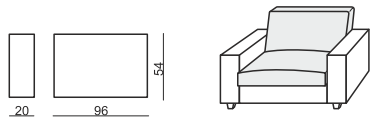

2,5 SEATER without ARMRESTS

3 SEATER

3 SEATER LEFT (or RIGHT)

3 SEATER without ARMRESTS

CHAISELONGUE 80 LEFT (or RIGHT)

CHAISELONGUE 93 LEFT (or RIGHT)

CORNER 90°

tea
& book

LINDA

FOOTSTOOL 80x8

FOOTSTOOL 93x8

FOOTSTOOL 110x98

FOOTSTOOL 143x98

ARMREST

20 X 96 X 54
MOVABLE ARMREST AT ANY TIME, UNIVERSAL FOR ALL ELEMENTS AND PURPOSES (LEFT AND RIGHT)

ALL ELEMENTS AVAILABLE WITH SQUARE BACK CUSHIONS