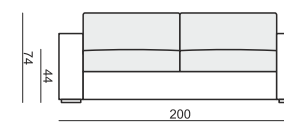

ELEMENT 93

ELEMENT 93 LEFT (or RIGHT)

ELEMENT 93 without ARMRESTS

ELEMENT 126

ELEMENT 126 LEFT (or RIGHT)

ELEMENT 126 without ARMRESTS

2,5 SEATER

2,5 SEATER LEFT (or RIGHT)

2,5 SEATER without ARMRESTS

3 SEATER

3 SEATER LEFT (or RIGHT)

3 SEATER without ARMRESTS

CHAISELONGUE 80 LEFT (or RIGHT)

CHAISELONGUE 93 LEFT (or RIGHT)

CORNER 90°

tea
& book