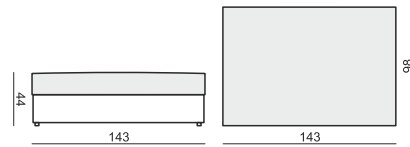

2,5 SEATER without ARMRESTS

3 SEATER

3 SEATER LEFT (or RIGHT)

3 SEATER without ARMRESTS

CHAISELONGUE 80 LEFT (or RIGHT)

CHAISELONGUE 93 LEFT (or RIGHT)

CORNER 90°

tea
& book

LINDA

FOOTSTOOL 80x8

FOOTSTOOL 93x8

FOOTSTOOL 110x98

FOOTSTOOL 143x98

ARMREST

20 X 96 X 54
MOVABLE ARMREST AT ANY TIME, UNIVERSAL FOR ALL ELEMENTS AND PURPOSES (LEFT AND RIGHT)

ALL ELEMENTS AVAILABLE WITH SQUARE BACK CUSHIONS