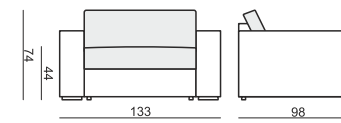

SITS
— comfortable life

LINDA

All elements can exist as the freestanding.
Unlimited possibilities of sets arrangements - easy assembling system.

www.sits.eu
JUNE 2014

ELEMENT 80

ELEMENT 80 LEFT (or RIGHT)

ELEMENT 80 without ARMRESTS

ELEMENT 93

ELEMENT 93 LEFT (or RIGHT)

ELEMENT 93 without ARMRESTS

ELEMENT 126

ELEMENT 126 LEFT (or RIGHT)

ELEMENT 126 without ARMRESTS

2,5 SEATER

2,5 SEATER LEFT (or RIGHT)

2,5 SEATER without ARMRESTS

3 SEATER

3 SEATER LEFT (or RIGHT)

3 SEATER without ARMRESTS

CHAISELONGUE 80 LEFT (or RIGHT)

CHAISELONGUE 93 LEFT (or RIGHT)

CORNER 90°

tea
& book

LINDA

FOOTSTOOL 80x8

FOOTSTOOL 93x8

FOOTSTOOL 110x98

FOOTSTOOL 143x98

ARMREST

20 X 96 X 54
MOVABLE ARMREST AT ANY TIME, UNIVERSAL FOR ALL ELEMENTS AND PURPOSES (LEFT AND RIGHT)

ALL ELEMENTS AVAILABLE WITH SQUARE BACK CUSHIONS