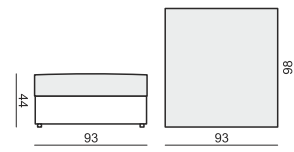

ELEMENT 93

ELEMENT 93 LEFT (or RIGHT)

ELEMENT 93 without ARMRESTS

ELEMENT 126

ELEMENT 126 LEFT (or RIGHT)

ELEMENT 126 without ARMRESTS

2,5 SEATER

2,5 SEATER LEFT (or RIGHT)

2,5 SEATER without ARMRESTS

3 SEATER

3 SEATER LEFT (or RIGHT)

3 SEATER without ARMRESTS

CHAISELONGUE 80 LEFT (or RIGHT)

CHAISELONGUE 93 LEFT (or RIGHT)

CORNER 90°

tea
& book

LINDA

FOOTSTOOL 80x8

FOOTSTOOL 93x8

FOOTSTOOL 110x98

FOOTSTOOL 143x98

ARMREST

20 X 96 X 54
MOVABLE ARMREST AT ANY TIME, UNIVERSAL FOR ALL ELEMENTS AND PURPOSES (LEFT AND RIGHT)

ALL ELEMENTS AVAILABLE WITH SQUARE BACK CUSHIONS