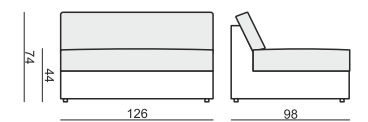

ELEMENT 93

ELEMENT 93 LEFT (or RIGHT)

ELEMENT 93 without ARMRESTS

ELEMENT 126

ELEMENT 126 LEFT (or RIGHT)

ELEMENT 126 without ARMRESTS

2,5 SEATER

2,5 SEATER LEFT (or RIGHT)

2,5 SEATER without ARMRESTS

3 SEATER

3 SEATER LEFT (or RIGHT)

3 SEATER without ARMRESTS

CHAISELONGUE 80 LEFT (or RIGHT)

CHAISELONGUE 93 LEFT (or RIGHT)

CORNER 90°

tea
& book