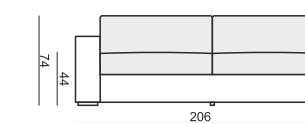

ELEMENT 93

ELEMENT 93 LEFT (or RIGHT)

ELEMENT 93 without ARMRESTS

ELEMENT 126

ELEMENT 126 LEFT (or RIGHT)

ELEMENT 126 without ARMRESTS

2,5 SEATER

2,5 SEATER LEFT (or RIGHT)

2,5 SEATER without ARMRESTS

3 SEATER

3 SEATER LEFT (or RIGHT)

3 SEATER without ARMRESTS

CHAISELONGUE 80 LEFT (or RIGHT)

CHAISELONGUE 93 LEFT (or RIGHT)

CORNER 90°

tea
& book