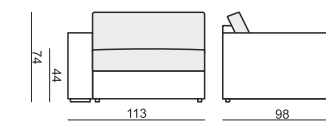

SITS
— comfortable life

LINDA

All elements can exist as the freestanding.
Unlimited possibilities of sets arrangements - easy assembling system.

www.sits.eu
JUNE 2014

ELEMENT 80

ELEMENT 80 LEFT (or RIGHT)

ELEMENT 80 without ARMRESTS

ELEMENT 93

ELEMENT 93 LEFT (or RIGHT)

ELEMENT 93 without ARMRESTS

ELEMENT 126

ELEMENT 126 LEFT (or RIGHT)

ELEMENT 126 without ARMRESTS

2,5 SEATER

2,5 SEATER LEFT (or RIGHT)

2,5 SEATER without ARMRESTS

3 SEATER

3 SEATER LEFT (or RIGHT)

3 SEATER without ARMRESTS

CHAISELONGUE 80 LEFT (or RIGHT)

CHAISELONGUE 93 LEFT (or RIGHT)

CORNER 90°

tea
& book

LINDA

FOOTSTOOL 80x8

FOOTSTOOL 93x8

FOOTSTOOL 110x98

FOOTSTOOL 143x98

ARMREST

20 X 96 X 54
MOVABLE ARMREST AT ANY TIME, UNIVERSAL FOR ALL ELEMENTS AND PURPOSES (LEFT AND RIGHT)

ALL ELEMENTS AVAILABLE WITH SQUARE BACK CUSHIONS