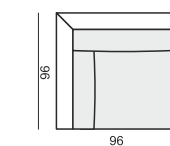

ELEMENT 93

ELEMENT 93 LEFT (or RIGHT)

ELEMENT 93 without ARMRESTS

ELEMENT 126

ELEMENT 126 LEFT (or RIGHT)

ELEMENT 126 without ARMRESTS

2,5 SEATER

2,5 SEATER LEFT (or RIGHT)

2,5 SEATER without ARMRESTS

3 SEATER

3 SEATER LEFT (or RIGHT)

3 SEATER without ARMRESTS

CHAISELONGUE 80 LEFT (or RIGHT)

CHAISELONGUE 93 LEFT (or RIGHT)

CORNER 90°

tea
& book

LINDA

FOOTSTOOL 80x8

FOOTSTOOL 93x8

FOOTSTOOL 110x98

FOOTSTOOL 143x98

ARMREST

20 X 96 X 54
MOVABLE ARMREST AT ANY TIME, UNIVERSAL FOR ALL ELEMENTS AND PURPOSES (LEFT AND RIGHT)

ALL ELEMENTS AVAILABLE WITH SQUARE BACK CUSHIONS