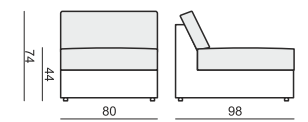

SITS
— comfortable life

LINDA

All elements can exist as the freestanding.
Unlimited possibilities of sets arrangements - easy assembling system.

www.sits.eu
JUNE 2014

ELEMENT 80

ELEMENT 80 LEFT (or RIGHT)

ELEMENT 80 without ARMRESTS

ELEMENT 93

ELEMENT 93 LEFT (or RIGHT)

ELEMENT 93 without ARMRESTS

ELEMENT 126

ELEMENT 126 LEFT (or RIGHT)

ELEMENT 126 without ARMRESTS

2,5 SEATER

2,5 SEATER LEFT (or RIGHT)

2,5 SEATER without ARMRESTS

3 SEATER

3 SEATER LEFT (or RIGHT)

3 SEATER without ARMRESTS

CHAISELONGUE 80 LEFT (or RIGHT)

CHAISELONGUE 93 LEFT (or RIGHT)

CORNER 90°

tea
& book