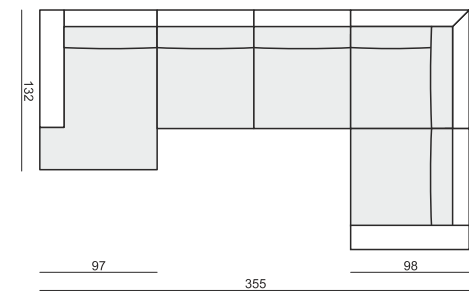

SET LEFT (or RIGHT)

CHAISELONGUE 93 LEFT (or RIGHT) + 3 SEATER RIGHT (or LEFT)

SET

3 SEATER LEFT + CORNER 90° + 3 SEATER RIGHT

SET RIGHT (or LEFT)

CHAISELONGUE 80 LEFT (or RIGHT) + 2,5 SEATER without ARMRESTS
+ CORNER + ELEMENT 80 RIGHT (or LEFT)