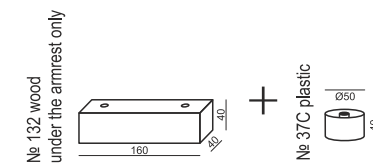

SET RIGHT (or LEFT)

ELEMENT 126 LEFT + FOOTSTOOL 143
+ ELEMENT 126 RIGHT

UPHOLSTERY

FABRIC: FC - fix cover or LC- loose cover

FEET

PREMIUM COMFORT