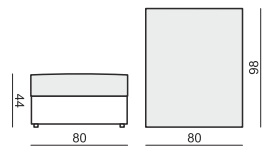

ELEMENT 93

ELEMENT 93 LEFT (or RIGHT)

ELEMENT 93 without ARMRESTS

ELEMENT 126

ELEMENT 126 LEFT (or RIGHT)

ELEMENT 126 without ARMRESTS

2,5 SEATER

2,5 SEATER LEFT (or RIGHT)

2,5 SEATER without ARMRESTS

3 SEATER

3 SEATER LEFT (or RIGHT)

3 SEATER without ARMRESTS

CHAISELONGUE 80 LEFT (or RIGHT)

CHAISELONGUE 93 LEFT (or RIGHT)

CORNER 90°

tea
& book

LINDA

FOOTSTOOL 80x8

FOOTSTOOL 93x8

FOOTSTOOL 110x98

FOOTSTOOL 143x98

ARMREST

20 X 96 X 54
MOVABLE ARMREST AT ANY TIME, UNIVERSAL FOR ALL ELEMENTS AND PURPOSES (LEFT AND RIGHT)

ALL ELEMENTS AVAILABLE WITH SQUARE BACK CUSHIONS