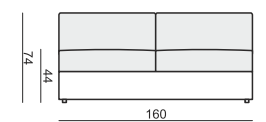

ELEMENT 93

ELEMENT 93 LEFT (or RIGHT)

ELEMENT 93 without ARMRESTS

ELEMENT 126

ELEMENT 126 LEFT (or RIGHT)

ELEMENT 126 without ARMRESTS

2,5 SEATER

2,5 SEATER LEFT (or RIGHT)

2,5 SEATER without ARMRESTS

3 SEATER

3 SEATER LEFT (or RIGHT)

3 SEATER without ARMRESTS

CHAISELONGUE 80 LEFT (or RIGHT)

CHAISELONGUE 93 LEFT (or RIGHT)

CORNER 90°

tea
& book

LINDA

FOOTSTOOL 80x8

FOOTSTOOL 93x8

FOOTSTOOL 110x98

FOOTSTOOL 143x98

ARMREST

20 X 96 X 54
MOVABLE ARMREST AT ANY TIME, UNIVERSAL FOR ALL ELEMENTS AND PURPOSES (LEFT AND RIGHT)

ALL ELEMENTS AVAILABLE WITH SQUARE BACK CUSHIONS