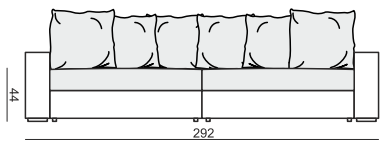

LINDA

FOOTSTOOL 80x8

FOOTSTOOL 93x8

FOOTSTOOL 110x98

FOOTSTOOL 143x98

ARMREST

20 X 96 X 54
MOVABLE ARMREST AT ANY TIME, UNIVERSAL FOR ALL ELEMENTS AND PURPOSES (LEFT AND RIGHT)

ALL ELEMENTS AVAILABLE WITH SQUARE BACK CUSHIONS

BACK CUSHION 50x32

BACK CUSHION 40x40

BACK CUSHION 45x45

BACK CUSHION 55x55

BACK CUSHION 60x60

EXAMPLE

ELEMENT 126 LEFT + ELEMENT 126 RIGHT
with 4x CUSHIONS 55x55 + 2x CUSHIONS 60x60

UNLIMITED POSSIBILITIES OF COMBINATIONS, BELOW EXAMPLE ARRANGEMENTS

SET LEFT (or RIGHT)

CHAISELONGUE 93 LEFT (or RIGHT) + 3 SEATER RIGHT (or LEFT)

SET

3 SEATER LEFT + CORNER 90° + 3 SEATER RIGHT

SET RIGHT (or LEFT)

CHAISELONGUE 80 LEFT (or RIGHT) + 2,5 SEATER without ARMRESTS
+ CORNER + ELEMENT 80 RIGHT (or LEFT)