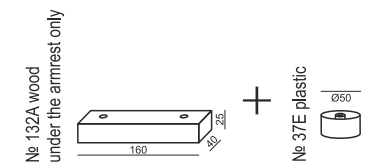

SET LEFT (or RIGHT)

CHAISELONGUE 93 LEFT (or RIGHT) + 3 SEATER RIGHT (or LEFT)

SET

3 SEATER LEFT + CORNER 90° + 3 SEATER RIGHT

SET RIGHT (or LEFT)

CHAISELONGUE 80 LEFT (or RIGHT) + 2,5 SEATER without ARMRESTS
+ CORNER + ELEMENT 80 RIGHT (or LEFT)

SET RIGHT (or LEFT)

ELEMENT 126 LEFT + FOOTSTOOL 143
+ ELEMENT 126 RIGHT

UPHOLSTERY

FABRIC: FC - fix cover or LC- loose cover

FEET

PREMIUM COMFORT