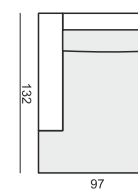

ELEMENT 93

ELEMENT 93 LEFT (or RIGHT)

ELEMENT 93 without ARMRESTS

ELEMENT 126

ELEMENT 126 LEFT (or RIGHT)

ELEMENT 126 without ARMRESTS

2,5 SEATER

2,5 SEATER LEFT (or RIGHT)

2,5 SEATER without ARMRESTS

3 SEATER

3 SEATER LEFT (or RIGHT)

3 SEATER without ARMRESTS

CHAISELONGUE 80 LEFT (or RIGHT)

CHAISELONGUE 93 LEFT (or RIGHT)

CORNER 90°

tea
& book

LINDA

FOOTSTOOL 80x8

FOOTSTOOL 93x8

FOOTSTOOL 110x98

FOOTSTOOL 143x98

ARMREST

20 X 96 X 54
MOVABLE ARMREST AT ANY TIME, UNIVERSAL FOR ALL ELEMENTS AND PURPOSES (LEFT AND RIGHT)

ALL ELEMENTS AVAILABLE WITH SQUARE BACK CUSHIONS

SET LEFT (or RIGHT)

CHAISELONGUE 93 LEFT (or RIGHT) + 3 SEATER RIGHT (or LEFT)

SET

3 SEATER LEFT + CORNER 90° + 3 SEATER RIGHT

SET RIGHT (or LEFT)

CHAISELONGUE 80 LEFT (or RIGHT) + 2,5 SEATER without ARMRESTS
+ CORNER + ELEMENT 80 RIGHT (or LEFT)