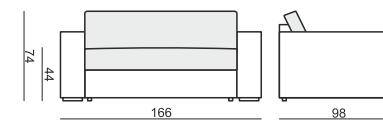

ELEMENT 93

ELEMENT 93 LEFT (or RIGHT)

ELEMENT 93 without ARMRESTS

ELEMENT 126

ELEMENT 126 LEFT (or RIGHT)

ELEMENT 126 without ARMRESTS

2,5 SEATER

2,5 SEATER LEFT (or RIGHT)

2,5 SEATER without ARMRESTS

3 SEATER

3 SEATER LEFT (or RIGHT)

3 SEATER without ARMRESTS

CHAISELONGUE 80 LEFT (or RIGHT)

CHAISELONGUE 93 LEFT (or RIGHT)

CORNER 90°

tea
& book

LINDA

FOOTSTOOL 80x8

FOOTSTOOL 93x8

FOOTSTOOL 110x98

FOOTSTOOL 143x98

ARMREST

20 X 96 X 54
MOVABLE ARMREST AT ANY TIME, UNIVERSAL FOR ALL ELEMENTS AND PURPOSES (LEFT AND RIGHT)

ALL ELEMENTS AVAILABLE WITH SQUARE BACK CUSHIONS