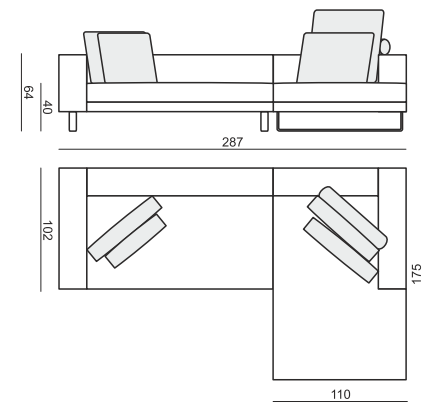

SET 6

2,5 SEATER LEFT (or RIGHT) + CHAISELONGUE SHORT RIGHT (or LEFT)

BACK CUSHION 54x54 and 2x BACK CUSHION 72x54 and BACK CUSHION with ROLL 58x68