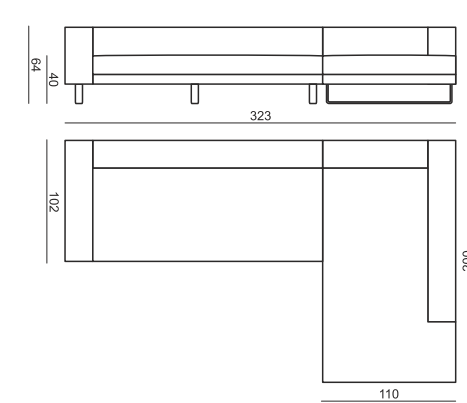

SET 3 without cushions

3 SEATER LEFT (or RIGHT) + CHAISELONGUE RIGHT (or LEFT)

BACK CUSHION 54x54 and 2x BACK CUSHION 72x54 and BACK CUSHION with ROLL 58x68