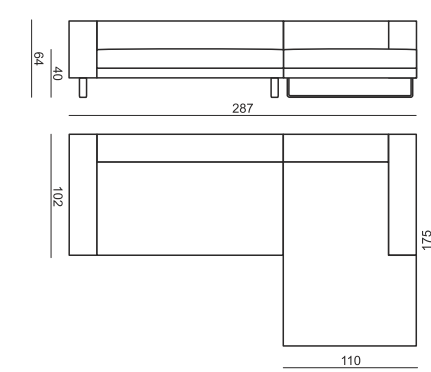

SET 6 without cushions

2,5 SEATER LEFT (or RIGHT) + CHAISELONGUE SHORT RIGHT (or LEFT)

BACK CUSHION 54x54 and 2x BACK CUSHION 72x54 and BACK CUSHION with ROLL 58x68