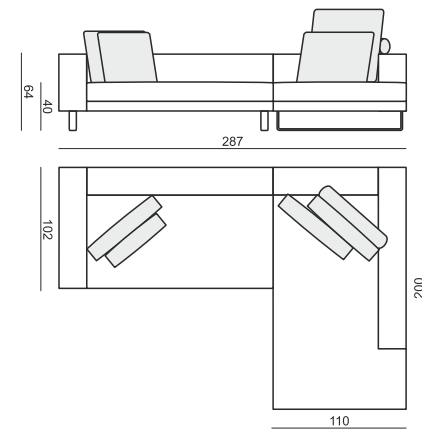

SET 2

2,5 SEATER LEFT (or RIGHT) + CHAISELONGUE RIGHT (or LEFT)

BACK CUSHION 54x54 and 2x BACK CUSHION 72x54 and BACK CUSHION with ROLL 58x68