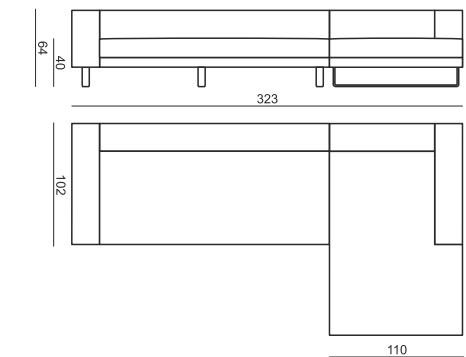

SET 7 without cushions

3 SEATER LEFT (or RIGHT) + CHAISELONGUE SHORT RIGHT (or LEFT)

BACK CUSHION 54x54 and 2x BACK CUSHION 72x54 and BACK CUSHION with ROLL 58x68