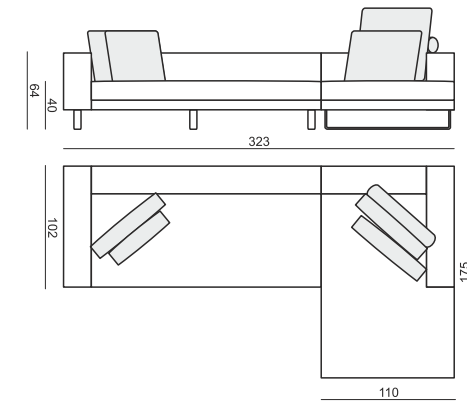

SET 7

3 SEATER LEFT (or RIGHT) + CHAISELONGUE SHORT RIGHT (or LEFT)

BACK CUSHION 54x54 and 2x BACK CUSHION 72x54 and BACK CUSHION with ROLL 58x68