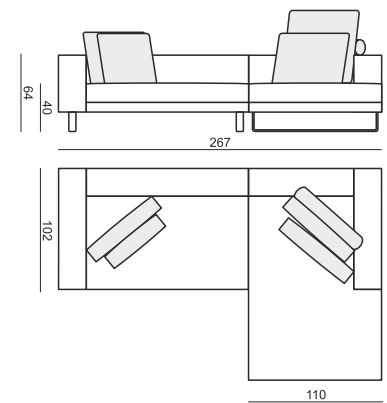

STANDARD COMFORT

SET 5

2 SEATER LEFT (or RIGHT) + CHAISELONGUE SHORT RIGHT (or LEFT)

BACK CUSHION 54x54 and 2x BACK CUSHION 72x54 and BACK CUSHION with ROLL 58x68