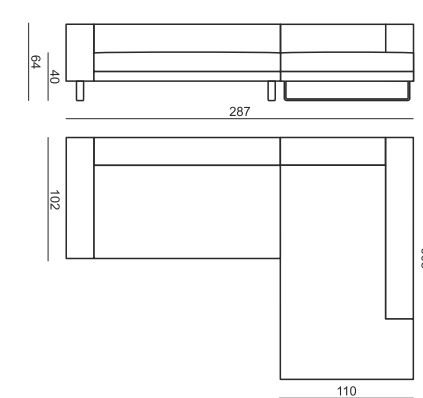

SET 2 without cushions

2,5 SEATER LEFT (or RIGHT) + CHAISELONGUE RIGHT (or LEFT)

BACK CUSHION 54x54 and 2x BACK CUSHION 72x54 and BACK CUSHION with ROLL 58x68