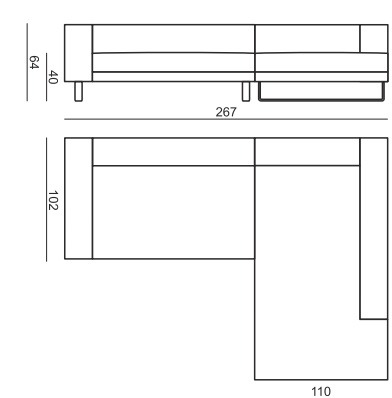

SET 1 without cushions

2 SEATER LEFT (or RIGHT) + CHAISELONGUE RIGHT (or LEFT)

BACK CUSHION 54x54 and 2x BACK CUSHION 72x54 and BACK CUSHION with ROLL 58x68