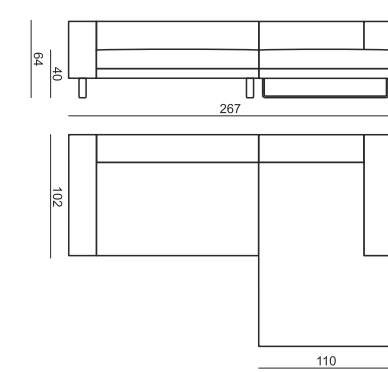

SET 5 without cushions

2 SEATER LEFT (or RIGHT) + CHAISELONGUE SHORT RIGHT (or LEFT)

BACK CUSHION 54x54 and 2x BACK CUSHION 72x54 and BACK CUSHION with ROLL 58x68