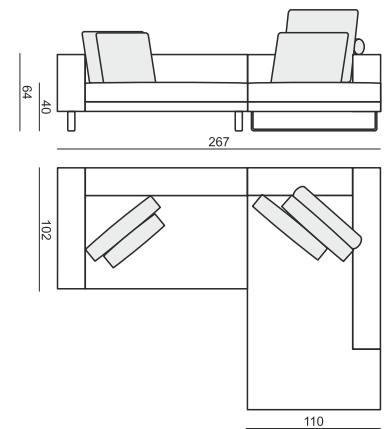

BACK CUSHION 54x54

BACK CUSHION 54x54 dibble

SET 1

2 SEATER LEFT (or RIGHT) + CHAISELONGUE RIGHT (or LEFT)

BACK CUSHION 54x54 and 2x BACK CUSHION 72x54 and BACK CUSHION with ROLL 58x68

SET 2

2,5 SEATER LEFT (or RIGHT) + CHAISELONGUE RIGHT (or LEFT)