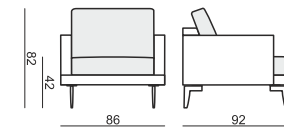

ARMCHAIR

2 SEATER

3 SEATER (2 CUSHIONS)

3 SEATER (3 CUSHIONS)

FOOTSTOOL

SET 1 RIGHT (or LEFT)
3 SEATER (3 CUSHIONS) LEFT (or RIGHT)
+ CHAISELONGUE RIGHT (or LEFT)

SET 2 RIGHT (or LEFT)
2 SEATER LEFT (or RIGHT)
+ CHAISELONGUE RIGHT (or LEFT)

SET 3 RIGHT (or LEFT)
3 SEATER (3 CUSHIONS) LEFT (or RIGHT)
+ DIVAN RIGHT (or LEFT)

SET 4 RIGHT (or LEFT)
2 SEATER LEFT (or RIGHT) + DIVAN RIGHT (or LEFT)

SET 5 RIGHT (or LEFT)
3 SEATER (2 CUSHIONS) LEFT (or RIGHT)
+ CHAISELONGUE WIDE RIGHT (or LEFT)

SET 6 RIGHT (or LEFT)
3 SEATER (2 CUSHIONS) LEFT (or RIGHT)
+ DIVAN RIGHT (or LEFT)

UPHOLSTERY

FABRIC: FC - fix cover

FEET