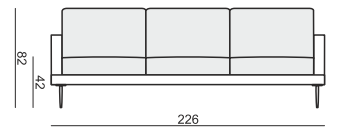

ARMCHAIR

2 SEATER

3 SEATER (2 CUSHIONS)

3 SEATER (3 CUSHIONS)

FOOTSTOOL

SET 1 RIGHT (or LEFT)
3 SEATER (3 CUSHIONS) LEFT (or RIGHT)
+ CHAISELONGUE RIGHT (or LEFT)

SET 2 RIGHT (or LEFT)
2 SEATER LEFT (or RIGHT)
+ CHAISELONGUE RIGHT (or LEFT)

SET 3 RIGHT (or LEFT)
3 SEATER (3 CUSHIONS) LEFT (or RIGHT)
+ DIVAN RIGHT (or LEFT)

SET 4 RIGHT (or LEFT)
2 SEATER LEFT (or RIGHT) + DIVAN RIGHT (or LEFT)

SET 5 RIGHT (or LEFT)
3 SEATER (2 CUSHIONS) LEFT (or RIGHT)
+ CHAISELONGUE WIDE RIGHT (or LEFT)

SET 6 RIGHT (or LEFT)
3 SEATER (2 CUSHIONS) LEFT (or RIGHT)
+ DIVAN RIGHT (or LEFT)

UPHOLSTERY

FABRIC: FC - fix cover

FEET