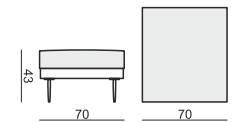

ARMCHAIR

2 SEATER

3 SEATER (2 CUSHIONS)

3 SEATER (3 CUSHIONS)

FOOTSTOOL

SET 1 RIGHT (or LEFT)
3 SEATER (3 CUSHIONS) LEFT (or RIGHT)
+ CHAISELONGUE RIGHT (or LEFT)

SET 2 RIGHT (or LEFT)
2 SEATER LEFT (or RIGHT)
+ CHAISELONGUE RIGHT (or LEFT)

SET 3 RIGHT (or LEFT)
3 SEATER (3 CUSHIONS) LEFT (or RIGHT)
+ DIVAN RIGHT (or LEFT)

SET 4 RIGHT (or LEFT)
2 SEATER LEFT (or RIGHT) + DIVAN RIGHT (or LEFT)

SET 5 RIGHT (or LEFT)
3 SEATER (2 CUSHIONS) LEFT (or RIGHT)
+ CHAISELONGUE WIDE RIGHT (or LEFT)