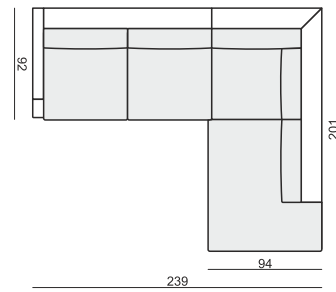

ARMCHAIR

2 SEATER

3 SEATER (2 CUSHIONS)

3 SEATER (3 CUSHIONS)

FOOTSTOOL

SET 1 RIGHT (or LEFT)
3 SEATER (3 CUSHIONS) LEFT (or RIGHT)
+ CHAISELONGUE RIGHT (or LEFT)

SET 2 RIGHT (or LEFT)
2 SEATER LEFT (or RIGHT)
+ CHAISELONGUE RIGHT (or LEFT)

SET 3 RIGHT (or LEFT)
3 SEATER (3 CUSHIONS) LEFT (or RIGHT)
+ DIVAN RIGHT (or LEFT)

SET 4 RIGHT (or LEFT)
2 SEATER LEFT (or RIGHT) + DIVAN RIGHT (or LEFT)

SET 5 RIGHT (or LEFT)
3 SEATER (2 CUSHIONS) LEFT (or RIGHT)
+ CHAISELONGUE WIDE RIGHT (or LEFT)