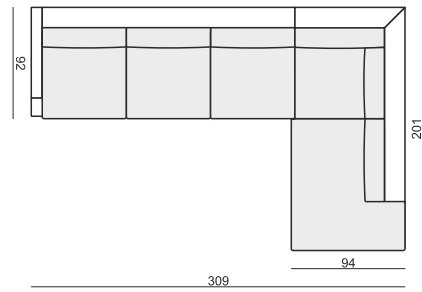

ARMCHAIR

2 SEATER

3 SEATER (2 CUSHIONS)

3 SEATER (3 CUSHIONS)

FOOTSTOOL

SET 1 RIGHT (or LEFT)
3 SEATER (3 CUSHIONS) LEFT (or RIGHT)
+ CHAISELONGUE RIGHT (or LEFT)

SET 2 RIGHT (or LEFT)
2 SEATER LEFT (or RIGHT)
+ CHAISELONGUE RIGHT (or LEFT)

SET 3 RIGHT (or LEFT)
3 SEATER (3 CUSHIONS) LEFT (or RIGHT)
+ DIVAN RIGHT (or LEFT)

SET 4 RIGHT (or LEFT)
2 SEATER LEFT (or RIGHT) + DIVAN RIGHT (or LEFT)

SET 5 RIGHT (or LEFT)
3 SEATER (2 CUSHIONS) LEFT (or RIGHT)
+ CHAISELONGUE WIDE RIGHT (or LEFT)