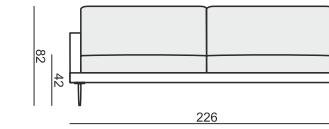

ARMCHAIR

2 SEATER

3 SEATER (2 CUSHIONS)

3 SEATER (3 CUSHIONS)

FOOTSTOOL

SET 1 RIGHT (or LEFT)
3 SEATER (3 CUSHIONS) LEFT (or RIGHT)
+ CHAISELONGUE RIGHT (or LEFT)

SET 2 RIGHT (or LEFT)
2 SEATER LEFT (or RIGHT)
+ CHAISELONGUE RIGHT (or LEFT)

SET 3 RIGHT (or LEFT)
3 SEATER (3 CUSHIONS) LEFT (or RIGHT)
+ DIVAN RIGHT (or LEFT)

SET 4 RIGHT (or LEFT)
2 SEATER LEFT (or RIGHT) + DIVAN RIGHT (or LEFT)

SET 5 RIGHT (or LEFT)
3 SEATER (2 CUSHIONS) LEFT (or RIGHT)
+ CHAISELONGUE WIDE RIGHT (or LEFT)