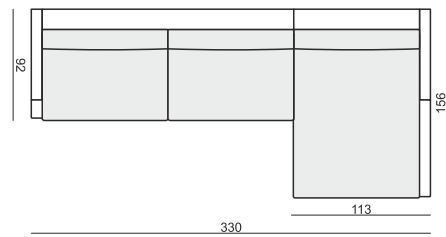

ARMCHAIR

2 SEATER

3 SEATER (2 CUSHIONS)

3 SEATER (3 CUSHIONS)

FOOTSTOOL

SET 1 RIGHT (or LEFT)
3 SEATER (3 CUSHIONS) LEFT (or RIGHT)
+ CHAISELONGUE RIGHT (or LEFT)

SET 2 RIGHT (or LEFT)
2 SEATER LEFT (or RIGHT)
+ CHAISELONGUE RIGHT (or LEFT)

SET 3 RIGHT (or LEFT)
3 SEATER (3 CUSHIONS) LEFT (or RIGHT)
+ DIVAN RIGHT (or LEFT)

SET 4 RIGHT (or LEFT)
2 SEATER LEFT (or RIGHT) + DIVAN RIGHT (or LEFT)

SET 5 RIGHT (or LEFT)
3 SEATER (2 CUSHIONS) LEFT (or RIGHT)
+ CHAISELONGUE WIDE RIGHT (or LEFT)