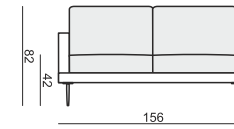

ARMCHAIR

2 SEATER

3 SEATER (2 CUSHIONS)

3 SEATER (3 CUSHIONS)

FOOTSTOOL

SET 1 RIGHT (or LEFT)
3 SEATER (3 CUSHIONS) LEFT (or RIGHT)
+ CHAISELONGUE RIGHT (or LEFT)

SET 2 RIGHT (or LEFT)
2 SEATER LEFT (or RIGHT)
+ CHAISELONGUE RIGHT (or LEFT)

SET 3 RIGHT (or LEFT)
3 SEATER (3 CUSHIONS) LEFT (or RIGHT)
+ DIVAN RIGHT (or LEFT)

SET 4 RIGHT (or LEFT)
2 SEATER LEFT (or RIGHT) + DIVAN RIGHT (or LEFT)

SET 5 RIGHT (or LEFT)
3 SEATER (2 CUSHIONS) LEFT (or RIGHT)
+ CHAISELONGUE WIDE RIGHT (or LEFT)