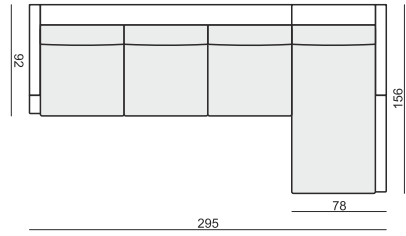

ARMCHAIR

2 SEATER

3 SEATER (2 CUSHIONS)

3 SEATER (3 CUSHIONS)

FOOTSTOOL

SET 1 RIGHT (or LEFT)
3 SEATER (3 CUSHIONS) LEFT (or RIGHT)
+ CHAISELONGUE RIGHT (or LEFT)

SET 2 RIGHT (or LEFT)
2 SEATER LEFT (or RIGHT)
+ CHAISELONGUE RIGHT (or LEFT)

SET 3 RIGHT (or LEFT)
3 SEATER (3 CUSHIONS) LEFT (or RIGHT)
+ DIVAN RIGHT (or LEFT)

SET 4 RIGHT (or LEFT)
2 SEATER LEFT (or RIGHT) + DIVAN RIGHT (or LEFT)

SET 5 RIGHT (or LEFT)
3 SEATER (2 CUSHIONS) LEFT (or RIGHT)
+ CHAISELONGUE WIDE RIGHT (or LEFT)