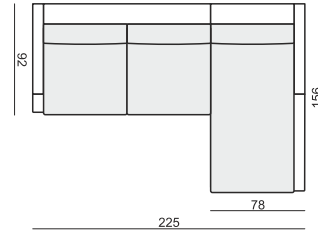

ARMCHAIR

2 SEATER

3 SEATER (2 CUSHIONS)

3 SEATER (3 CUSHIONS)

FOOTSTOOL

SET 1 RIGHT (or LEFT)
3 SEATER (3 CUSHIONS) LEFT (or RIGHT)
+ CHAISELONGUE RIGHT (or LEFT)

SET 2 RIGHT (or LEFT)
2 SEATER LEFT (or RIGHT)
+ CHAISELONGUE RIGHT (or LEFT)

SET 3 RIGHT (or LEFT)
3 SEATER (3 CUSHIONS) LEFT (or RIGHT)
+ DIVAN RIGHT (or LEFT)

SET 4 RIGHT (or LEFT)
2 SEATER LEFT (or RIGHT) + DIVAN RIGHT (or LEFT)

SET 5 RIGHT (or LEFT)
3 SEATER (2 CUSHIONS) LEFT (or RIGHT)
+ CHAISELONGUE WIDE RIGHT (or LEFT)