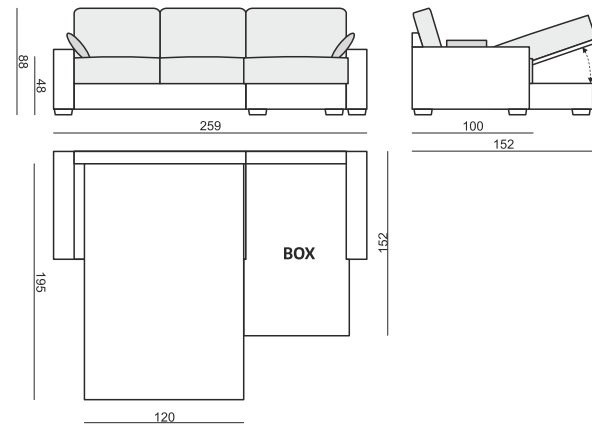

SOFA BED 2

SOFA BED 3

SOFA BED 4

ARMRESTS

ARMREST I
cm 98 x 12 x 54 H

ARMREST II
cm 98 x 17 x 54 H

ARMREST III
cm 98 x 18 x 54 H

ENDPART LEFT (or RIGHT)
cm 95 x 4 x 64 H

home
& family

LUKAS

SET 1 RIGHT (or LEFT)
SOFA BED 3 LEFT (or RIGHT) + CHAISLONGUE RIGHT (or LEFT)

SET 2 RIGHT (or LEFT)
SOFA BED 3 LEFT (or RIGHT) + CHAISLONGUE BOX RIGHT (or LEFT)

SET 3 RIGHT (or LEFT)
SOFA BED 2 LEFT (or RIGHT) + CHAISLONGUE RIGHT (or LEFT)

SET 4 RIGHT (or LEFT)
SOFA BED 2 LEFT (or RIGHT) + CHAISLONGUE BOX RIGHT (or LEFT)

SITS reserves the right to change construction of products and components used due to improving durability of product and customer satisfaction without any further notice. Explicit ±2 cm tolerance of all elements sizes.