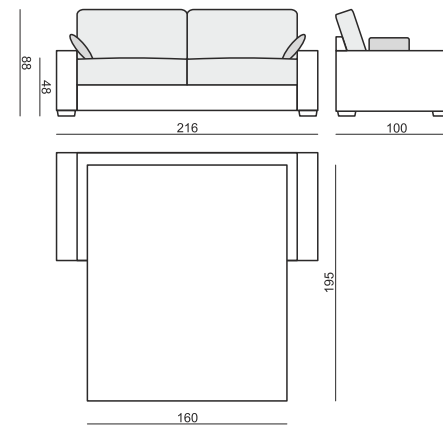

SITS
— comfortable life

LUKAS

Drawings show combinations with armrest II.
Combinations with other armrest are properly longer or shorter in width.
Foam or bonell mattress available.

www.sits.eu
SEPTEMBER 2014

SOFA BED 2

SOFA BED 3

SOFA BED 4

ARMRESTS

ARMREST I
cm 98 x 12 x 54 H

ARMREST II
cm 98 x 17 x 54 H

ARMREST III
cm 98 x 18 x 54 H

ENDPART LEFT (or RIGHT)
cm 95 x 4 x 64 H

home
& family

LUKAS

SET 1 RIGHT (or LEFT)
SOFA BED 3 LEFT (or RIGHT) + CHAISLONGUE RIGHT (or LEFT)

SET 2 RIGHT (or LEFT)
SOFA BED 3 LEFT (or RIGHT) + CHAISLONGUE BOX RIGHT (or LEFT)

SET 3 RIGHT (or LEFT)
SOFA BED 2 LEFT (or RIGHT) + CHAISLONGUE RIGHT (or LEFT)

SET 4 RIGHT (or LEFT)
SOFA BED 2 LEFT (or RIGHT) + CHAISLONGUE BOX RIGHT (or LEFT)

SITS reserves the right to change construction of products and components used due to improving durability of product and customer satisfaction without any further notice. Explicit ±2 cm tolerance of all elements sizes.