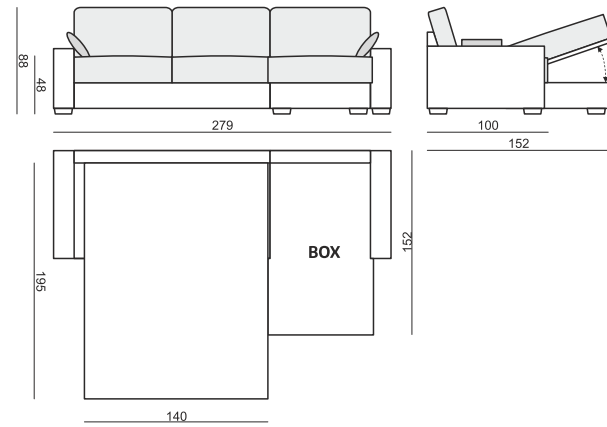

SITS
— comfortable life

LUKAS

Drawings show combinations with armrest II.
Combinations with other armrest are properly longer or shorter in width.
Foam or bonell mattress available.

www.sits.eu
SEPTEMBER 2014

SOFA BED 2

SOFA BED 3

SOFA BED 4

ARMRESTS

ARMREST I
cm 98 x 12 x 54 H

ARMREST II
cm 98 x 17 x 54 H

ARMREST III
cm 98 x 18 x 54 H

ENDPART LEFT (or RIGHT)
cm 95 x 4 x 64 H

home
& family

LUKAS

SET 1 RIGHT (or LEFT)
SOFA BED 3 LEFT (or RIGHT) + CHAISLONGUE RIGHT (or LEFT)

SET 2 RIGHT (or LEFT)
SOFA BED 3 LEFT (or RIGHT) + CHAISLONGUE BOX RIGHT (or LEFT)

SET 3 RIGHT (or LEFT)
SOFA BED 2 LEFT (or RIGHT) + CHAISLONGUE RIGHT (or LEFT)

SET 4 RIGHT (or LEFT)
SOFA BED 2 LEFT (or RIGHT) + CHAISLONGUE BOX RIGHT (or LEFT)

SITS reserves the right to change construction of products and components used due to improving durability of product and customer satisfaction without any further notice. Explicit ±2 cm tolerance of all elements sizes.