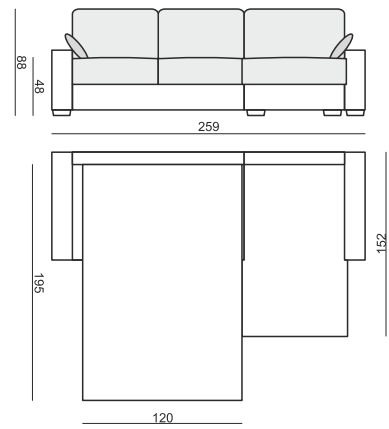

SOFA BED 2

SOFA BED 3

SOFA BED 4

ARMRESTS

ARMREST I
cm 98 x 12 x 54 H

ARMREST II
cm 98 x 17 x 54 H

ARMREST III
cm 98 x 18 x 54 H

ENDPART LEFT (or RIGHT)
cm 95 x 4 x 64 H

home
& family

LUKAS

SET 1 RIGHT (or LEFT)
SOFA BED 3 LEFT (or RIGHT) + CHAISLONGUE RIGHT (or LEFT)

SET 2 RIGHT (or LEFT)
SOFA BED 3 LEFT (or RIGHT) + CHAISLONGUE BOX RIGHT (or LEFT)

SET 3 RIGHT (or LEFT)
SOFA BED 2 LEFT (or RIGHT) + CHAISLONGUE RIGHT (or LEFT)

SET 4 RIGHT (or LEFT)
SOFA BED 2 LEFT (or RIGHT) + CHAISLONGUE BOX RIGHT (or LEFT)

SITS reserves the right to change construction of products and components used due to improving durability of product and customer satisfaction without any further notice. Explicit ±2 cm tolerance of all elements sizes.