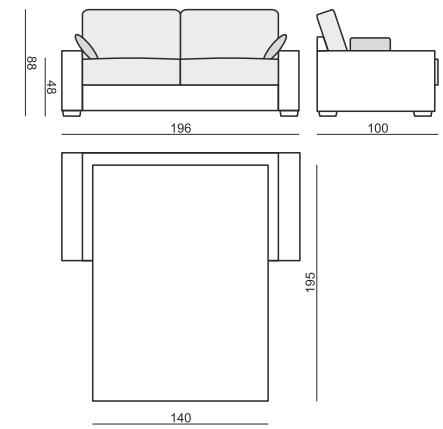

SITS
— comfortable life

LUKAS

Drawings show combinations with armrest II.
Combinations with other armrest are properly longer or shorter in width.
Foam or bonell mattress available.

www.sits.eu
SEPTEMBER 2014

SOFA BED 2

SOFA BED 3

SOFA BED 4

ARMRESTS

ARMREST I
cm 98 x 12 x 54 H

ARMREST II
cm 98 x 17 x 54 H

ARMREST III
cm 98 x 18 x 54 H

ENDPART LEFT (or RIGHT)
cm 95 x 4 x 64 H

home
& family

LUKAS

SET 1 RIGHT (or LEFT)
SOFA BED 3 LEFT (or RIGHT) + CHAISLONGUE RIGHT (or LEFT)

SET 2 RIGHT (or LEFT)
SOFA BED 3 LEFT (or RIGHT) + CHAISLONGUE BOX RIGHT (or LEFT)

SET 3 RIGHT (or LEFT)
SOFA BED 2 LEFT (or RIGHT) + CHAISLONGUE RIGHT (or LEFT)

SET 4 RIGHT (or LEFT)
SOFA BED 2 LEFT (or RIGHT) + CHAISLONGUE BOX RIGHT (or LEFT)

SITS reserves the right to change construction of products and components used due to improving durability of product and customer satisfaction without any further notice. Explicit ±2 cm tolerance of all elements sizes.