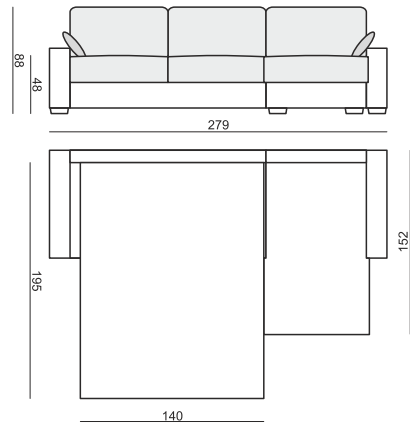

SOFA BED 2

SOFA BED 3

SOFA BED 4

ARMRESTS

ARMREST I
cm 98 x 12 x 54 H

ARMREST II
cm 98 x 17 x 54 H

ARMREST III
cm 98 x 18 x 54 H

ENDPART LEFT (or RIGHT)
cm 95 x 4 x 64 H

home
& family

LUKAS

SET 1 RIGHT (or LEFT)
SOFA BED 3 LEFT (or RIGHT) + CHAISLONGUE RIGHT (or LEFT)

SET 2 RIGHT (or LEFT)
SOFA BED 3 LEFT (or RIGHT) + CHAISLONGUE BOX RIGHT (or LEFT)

SET 3 RIGHT (or LEFT)
SOFA BED 2 LEFT (or RIGHT) + CHAISLONGUE RIGHT (or LEFT)

SET 4 RIGHT (or LEFT)
SOFA BED 2 LEFT (or RIGHT) + CHAISLONGUE BOX RIGHT (or LEFT)

SITS reserves the right to change construction of products and components used due to improving durability of product and customer satisfaction without any further notice. Explicit ±2 cm tolerance of all elements sizes.