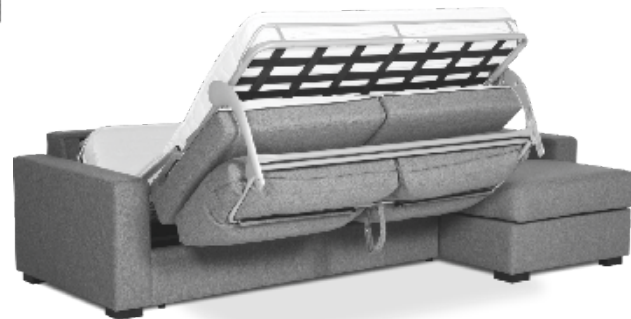

home
& family

LUKAS

SET 1 RIGHT (or LEFT)
SOFA BED 3 LEFT (or RIGHT) + CHAISLONGUE RIGHT (or LEFT)

SET 2 RIGHT (or LEFT)
SOFA BED 3 LEFT (or RIGHT) + CHAISLONGUE BOX RIGHT (or LEFT)

SET 3 RIGHT (or LEFT)
SOFA BED 2 LEFT (or RIGHT) + CHAISLONGUE RIGHT (or LEFT)

SET 4 RIGHT (or LEFT)
SOFA BED 2 LEFT (or RIGHT) + CHAISLONGUE BOX RIGHT (or LEFT)

SITS reserves the right to change construction of products and components used due to improving durability of product and customer satisfaction without any further notice. Explicit ±2 cm tolerance of all elements sizes.