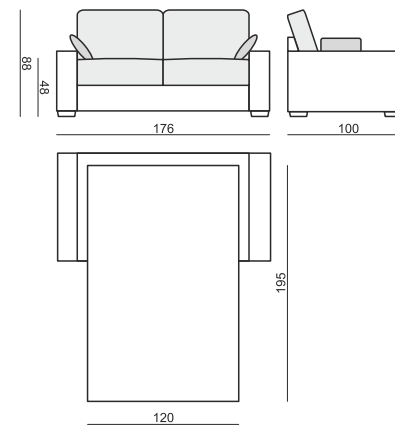

SITS
— comfortable life

LUKAS

Drawings show combinations with armrest II.
Combinations with other armrest are properly longer or shorter in width.
Foam or bonell mattress available.

www.sits.eu
SEPTEMBER 2014

SOFA BED 2

SOFA BED 3

SOFA BED 4

ARMRESTS

ARMREST I
cm 98 x 12 x 54 H

ARMREST II
cm 98 x 17 x 54 H

ARMREST III
cm 98 x 18 x 54 H

ENDPART LEFT (or RIGHT)
cm 95 x 4 x 64 H

home
& family

LUKAS

SET 1 RIGHT (or LEFT)
SOFA BED 3 LEFT (or RIGHT) + CHAISLONGUE RIGHT (or LEFT)

SET 2 RIGHT (or LEFT)
SOFA BED 3 LEFT (or RIGHT) + CHAISLONGUE BOX RIGHT (or LEFT)

SET 3 RIGHT (or LEFT)
SOFA BED 2 LEFT (or RIGHT) + CHAISLONGUE RIGHT (or LEFT)

SET 4 RIGHT (or LEFT)
SOFA BED 2 LEFT (or RIGHT) + CHAISLONGUE BOX RIGHT (or LEFT)

SITS reserves the right to change construction of products and components used due to improving durability of product and customer satisfaction without any further notice. Explicit ±2 cm tolerance of all elements sizes.