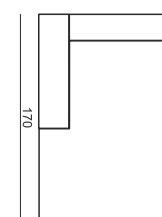

MILANO

home
& family

MILANO

ELEMENT 70 LEFT (or RIGHT)

ELEMENT 70 without ARMRESTS

ELEMENT 70x133 without ARMRESTS

ELEMENT 90 LEFT (or RIGHT)

ELEMENT 90 without ARMRESTS

ELEMENT 90x133 without ARMRESTS

2 SEATER

2 SEATER LEFT (or RIGHT)

2 SEATER without ARMRESTS

3 SEATER

3 SEATER LEFT (or RIGHT)

3 SEATER without ARMRESTS

CHAISELONGUE 90 LEFT (or RIGHT)

CHAISELONGUE 70 LEFT (or RIGHT)

CHAISELONGUE 70 without ARMRESTS

CHAISELONGUE 90 SHORT LEFT (or RIGHT)

CHAISELONGUE 90 SHORT without ARMRESTS

DIVAN LEFT (or RIGHT)

CORNER 90°

FOOTSTOOL 70x60

FOOTSTOOL 90x60

SET 1 LEFT (or RIGHT) CHAISELONGUE LEFT (or RIGHT) + 2 SEATER RIGHT (or LEFT)

SET 2 LEFT (or RIGHT) DIVAN LEFT (or RIGHT) + 2 SEATER RIGHT (or LEFT)

SET 3 LEFT (or RIGHT) CHAISELONGUE LEFT (or RIGHT) + 3 SEATER RIGHT (or LEFT)