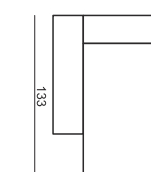

MILANO

home
& family

MILANO

ELEMENT 70 LEFT (or RIGHT)

ELEMENT 70 without ARMRESTS

ELEMENT 70x133 without ARMRESTS

ELEMENT 90 LEFT (or RIGHT)

ELEMENT 90 without ARMRESTS

ELEMENT 90x133 without ARMRESTS

2 SEATER

2 SEATER LEFT (or RIGHT)

2 SEATER without ARMRESTS

3 SEATER

3 SEATER LEFT (or RIGHT)

3 SEATER without ARMRESTS

CHAISELONGUE 90 LEFT (or RIGHT)

CHAISELONGUE 70 LEFT (or RIGHT)

CHAISELONGUE 70 without ARMRESTS

CHAISELONGUE 90 SHORT LEFT (or RIGHT)

CHAISELONGUE 90 SHORT without ARMRESTS

DIVAN LEFT (or RIGHT)

CORNER 90°

FOOTSTOOL 70x60

FOOTSTOOL 90x60

SET 1 LEFT (or RIGHT) CHAISELONGUE LEFT (or RIGHT) + 2 SEATER RIGHT (or LEFT)

SET 2 LEFT (or RIGHT) DIVAN LEFT (or RIGHT) + 2 SEATER RIGHT (or LEFT)

SET 3 LEFT (or RIGHT) CHAISELONGUE LEFT (or RIGHT) + 3 SEATER RIGHT (or LEFT)