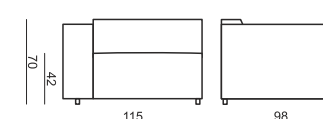

MILANO

home
& family

MILANO

ELEMENT 70 LEFT (or RIGHT)

ELEMENT 70 without ARMRESTS

ELEMENT 70x133 without ARMRESTS

ELEMENT 90 LEFT (or RIGHT)

ELEMENT 90 without ARMRESTS

ELEMENT 90x133 without ARMRESTS

2 SEATER

2 SEATER LEFT (or RIGHT)

2 SEATER without ARMRESTS

3 SEATER

3 SEATER LEFT (or RIGHT)

3 SEATER without ARMRESTS

CHAISELONGUE 90 LEFT (or RIGHT)