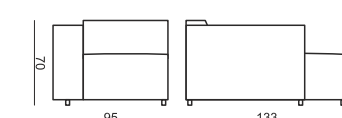

MILANO

home
& family

MILANO

ELEMENT 70 LEFT (or RIGHT)

ELEMENT 70 without ARMRESTS

ELEMENT 70x133 without ARMRESTS

ELEMENT 90 LEFT (or RIGHT)

ELEMENT 90 without ARMRESTS

ELEMENT 90x133 without ARMRESTS

2 SEATER

2 SEATER LEFT (or RIGHT)

2 SEATER without ARMRESTS

3 SEATER

3 SEATER LEFT (or RIGHT)

3 SEATER without ARMRESTS

CHAISELONGUE 90 LEFT (or RIGHT)

CHAISELONGUE 70 LEFT (or RIGHT)

CHAISELONGUE 70 without ARMRESTS

CHAISELONGUE 90 SHORT LEFT (or RIGHT)

CHAISELONGUE 90 SHORT without ARMRESTS

DIVAN LEFT (or RIGHT)

CORNER 90°

FOOTSTOOL 70x60

FOOTSTOOL 90x60