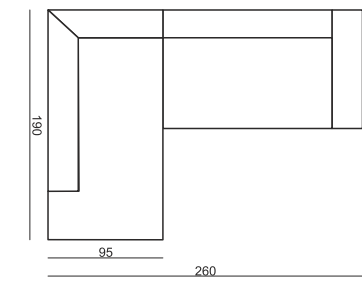

MILANO

home
& family

MILANO

ELEMENT 70 LEFT (or RIGHT)

ELEMENT 70 without ARMRESTS

ELEMENT 70x133 without ARMRESTS

ELEMENT 90 LEFT (or RIGHT)

ELEMENT 90 without ARMRESTS

ELEMENT 90x133 without ARMRESTS

2 SEATER

2 SEATER LEFT (or RIGHT)

2 SEATER without ARMRESTS

3 SEATER

3 SEATER LEFT (or RIGHT)

3 SEATER without ARMRESTS

CHAISELONGUE 90 LEFT (or RIGHT)

CHAISELONGUE 70 LEFT (or RIGHT)

CHAISELONGUE 70 without ARMRESTS

CHAISELONGUE 90 SHORT LEFT (or RIGHT)

CHAISELONGUE 90 SHORT without ARMRESTS

DIVAN LEFT (or RIGHT)

CORNER 90°

FOOTSTOOL 70x60

FOOTSTOOL 90x60

SET 1 LEFT (or RIGHT) CHAISELONGUE LEFT (or RIGHT) + 2 SEATER RIGHT (or LEFT)

SET 2 LEFT (or RIGHT) DIVAN LEFT (or RIGHT) + 2 SEATER RIGHT (or LEFT)

SET 3 LEFT (or RIGHT) CHAISELONGUE LEFT (or RIGHT) + 3 SEATER RIGHT (or LEFT)