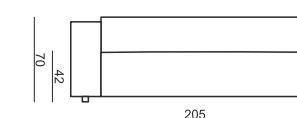

MILANO

home
& family

MILANO

ELEMENT 70 LEFT (or RIGHT)

ELEMENT 70 without ARMRESTS

ELEMENT 70x133 without ARMRESTS

ELEMENT 90 LEFT (or RIGHT)

ELEMENT 90 without ARMRESTS

ELEMENT 90x133 without ARMRESTS

2 SEATER

2 SEATER LEFT (or RIGHT)

2 SEATER without ARMRESTS

3 SEATER

3 SEATER LEFT (or RIGHT)

3 SEATER without ARMRESTS

CHAISELONGUE 90 LEFT (or RIGHT)