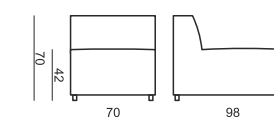

MILANO

home
& family

MILANO

ELEMENT 70 LEFT (or RIGHT)

ELEMENT 70 without ARMRESTS

ELEMENT 70x133 without ARMRESTS

ELEMENT 90 LEFT (or RIGHT)

ELEMENT 90 without ARMRESTS

ELEMENT 90x133 without ARMRESTS

2 SEATER

2 SEATER LEFT (or RIGHT)

2 SEATER without ARMRESTS

3 SEATER

3 SEATER LEFT (or RIGHT)

3 SEATER without ARMRESTS

CHAISELONGUE 90 LEFT (or RIGHT)