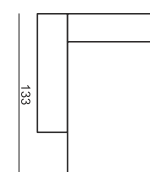

ELEMENT 90x133 without ARMRESTS

2 SEATER

2 SEATER LEFT (or RIGHT)

2 SEATER without ARMRESTS

3 SEATER

3 SEATER LEFT (or RIGHT)

3 SEATER without ARMRESTS

CHAISELONGUE 90 LEFT (or RIGHT)

CHAISELONGUE 70 LEFT (or RIGHT)

CHAISELONGUE 70 without ARMRESTS

CHAISELONGUE 90 SHORT LEFT (or RIGHT)

CHAISELONGUE 90 SHORT without ARMRESTS

DIVAN LEFT (or RIGHT)

CORNER 90°

FOOTSTOOL 70x60

FOOTSTOOL 90x60

SET 1 LEFT (or RIGHT) CHAISELONGUE LEFT (or RIGHT) + 2 SEATER RIGHT (or LEFT)

SET 2 LEFT (or RIGHT) DIVAN LEFT (or RIGHT) + 2 SEATER RIGHT (or LEFT)

SET 3 LEFT (or RIGHT) CHAISELONGUE LEFT (or RIGHT) + 3 SEATER RIGHT (or LEFT)