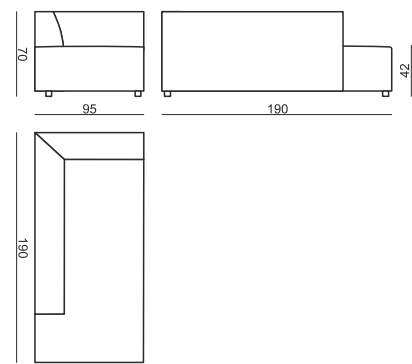

MILANO

home
& family

MILANO

ELEMENT 70 LEFT (or RIGHT)

ELEMENT 70 without ARMRESTS

ELEMENT 70x133 without ARMRESTS

ELEMENT 90 LEFT (or RIGHT)

ELEMENT 90 without ARMRESTS

ELEMENT 90x133 without ARMRESTS

2 SEATER

2 SEATER LEFT (or RIGHT)

2 SEATER without ARMRESTS

3 SEATER

3 SEATER LEFT (or RIGHT)

3 SEATER without ARMRESTS

CHAISELONGUE 90 LEFT (or RIGHT)

CHAISELONGUE 70 LEFT (or RIGHT)

CHAISELONGUE 70 without ARMRESTS

CHAISELONGUE 90 SHORT LEFT (or RIGHT)

CHAISELONGUE 90 SHORT without ARMRESTS

DIVAN LEFT (or RIGHT)

CORNER 90°

FOOTSTOOL 70x60

FOOTSTOOL 90x60

SET 1 LEFT (or RIGHT) CHAISELONGUE LEFT (or RIGHT) + 2 SEATER RIGHT (or LEFT)

SET 2 LEFT (or RIGHT) DIVAN LEFT (or RIGHT) + 2 SEATER RIGHT (or LEFT)

SET 3 LEFT (or RIGHT) CHAISELONGUE LEFT (or RIGHT) + 3 SEATER RIGHT (or LEFT)