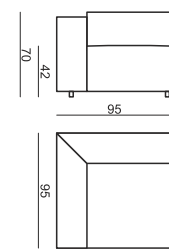

MILANO

home
& family

MILANO

ELEMENT 70 LEFT (or RIGHT)

ELEMENT 70 without ARMRESTS

ELEMENT 70x133 without ARMRESTS

ELEMENT 90 LEFT (or RIGHT)

ELEMENT 90 without ARMRESTS

ELEMENT 90x133 without ARMRESTS

2 SEATER

2 SEATER LEFT (or RIGHT)

2 SEATER without ARMRESTS

3 SEATER

3 SEATER LEFT (or RIGHT)

3 SEATER without ARMRESTS

CHAISELONGUE 90 LEFT (or RIGHT)

CHAISELONGUE 70 LEFT (or RIGHT)

CHAISELONGUE 70 without ARMRESTS

CHAISELONGUE 90 SHORT LEFT (or RIGHT)

CHAISELONGUE 90 SHORT without ARMRESTS

DIVAN LEFT (or RIGHT)

CORNER 90°

FOOTSTOOL 70x60

FOOTSTOOL 90x60

SET 1 LEFT (or RIGHT) CHAISELONGUE LEFT (or RIGHT) + 2 SEATER RIGHT (or LEFT)

SET 2 LEFT (or RIGHT) DIVAN LEFT (or RIGHT) + 2 SEATER RIGHT (or LEFT)

SET 3 LEFT (or RIGHT) CHAISELONGUE LEFT (or RIGHT) + 3 SEATER RIGHT (or LEFT)