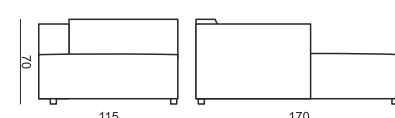

MILANO

home
& family

MILANO

ELEMENT 70 LEFT (or RIGHT)

ELEMENT 70 without ARMRESTS

ELEMENT 70x133 without ARMRESTS

ELEMENT 90 LEFT (or RIGHT)

ELEMENT 90 without ARMRESTS

ELEMENT 90x133 without ARMRESTS

2 SEATER

2 SEATER LEFT (or RIGHT)

2 SEATER without ARMRESTS

3 SEATER

3 SEATER LEFT (or RIGHT)

3 SEATER without ARMRESTS

CHAISELONGUE 90 LEFT (or RIGHT)

CHAISELONGUE 70 LEFT (or RIGHT)

CHAISELONGUE 70 without ARMRESTS

CHAISELONGUE 90 SHORT LEFT (or RIGHT)

CHAISELONGUE 90 SHORT without ARMRESTS

DIVAN LEFT (or RIGHT)

CORNER 90°

FOOTSTOOL 70x60

FOOTSTOOL 90x60