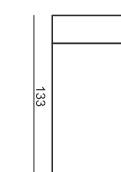

MILANO

home
& family

MILANO

ELEMENT 70 LEFT (or RIGHT)

ELEMENT 70 without ARMRESTS

ELEMENT 70x133 without ARMRESTS

ELEMENT 90 LEFT (or RIGHT)

ELEMENT 90 without ARMRESTS

ELEMENT 90x133 without ARMRESTS

2 SEATER

2 SEATER LEFT (or RIGHT)

2 SEATER without ARMRESTS

3 SEATER

3 SEATER LEFT (or RIGHT)

3 SEATER without ARMRESTS

CHAISELONGUE 90 LEFT (or RIGHT)

CHAISELONGUE 70 LEFT (or RIGHT)

CHAISELONGUE 70 without ARMRESTS

CHAISELONGUE 90 SHORT LEFT (or RIGHT)

CHAISELONGUE 90 SHORT without ARMRESTS

DIVAN LEFT (or RIGHT)

CORNER 90°

FOOTSTOOL 70x60

FOOTSTOOL 90x60