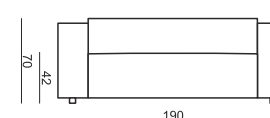

MILANO

home
& family

MILANO

ELEMENT 70 LEFT (or RIGHT)

ELEMENT 70 without ARMRESTS

ELEMENT 70x133 without ARMRESTS

ELEMENT 90 LEFT (or RIGHT)

ELEMENT 90 without ARMRESTS

ELEMENT 90x133 without ARMRESTS

2 SEATER

2 SEATER LEFT (or RIGHT)

2 SEATER without ARMRESTS

3 SEATER

3 SEATER LEFT (or RIGHT)

3 SEATER without ARMRESTS

CHAISELONGUE 90 LEFT (or RIGHT)