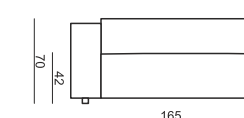

MILANO

home
& family

MILANO

ELEMENT 70 LEFT (or RIGHT)

ELEMENT 70 without ARMRESTS

ELEMENT 70x133 without ARMRESTS

ELEMENT 90 LEFT (or RIGHT)

ELEMENT 90 without ARMRESTS

ELEMENT 90x133 without ARMRESTS

2 SEATER

2 SEATER LEFT (or RIGHT)

2 SEATER without ARMRESTS

3 SEATER

3 SEATER LEFT (or RIGHT)

3 SEATER without ARMRESTS

CHAISELONGUE 90 LEFT (or RIGHT)