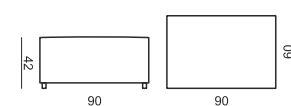

ELEMENT 90x133 without ARMRESTS

2 SEATER

2 SEATER LEFT (or RIGHT)

2 SEATER without ARMRESTS

3 SEATER

3 SEATER LEFT (or RIGHT)

3 SEATER without ARMRESTS

CHAISELONGUE 90 LEFT (or RIGHT)

CHAISELONGUE 70 LEFT (or RIGHT)

CHAISELONGUE 70 without ARMRESTS

CHAISELONGUE 90 SHORT LEFT (or RIGHT)

CHAISELONGUE 90 SHORT without ARMRESTS

DIVAN LEFT (or RIGHT)

CORNER 90°

FOOTSTOOL 70x60

FOOTSTOOL 90x60