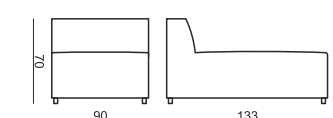

ELEMENT 90x133 without ARMRESTS

2 SEATER

2 SEATER LEFT (or RIGHT)

2 SEATER without ARMRESTS

3 SEATER

3 SEATER LEFT (or RIGHT)

3 SEATER without ARMRESTS

CHAISELONGUE 90 LEFT (or RIGHT)

CHAISELONGUE 70 LEFT (or RIGHT)

CHAISELONGUE 70 without ARMRESTS

CHAISELONGUE 90 SHORT LEFT (or RIGHT)

CHAISELONGUE 90 SHORT without ARMRESTS

DIVAN LEFT (or RIGHT)

CORNER 90°

FOOTSTOOL 70x60

FOOTSTOOL 90x60