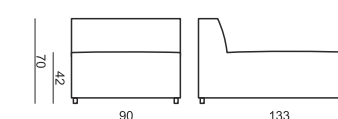

MILANO

home
& family

MILANO

ELEMENT 70 LEFT (or RIGHT)

ELEMENT 70 without ARMRESTS

ELEMENT 70x133 without ARMRESTS

ELEMENT 90 LEFT (or RIGHT)

ELEMENT 90 without ARMRESTS

ELEMENT 90x133 without ARMRESTS

2 SEATER

2 SEATER LEFT (or RIGHT)

2 SEATER without ARMRESTS

3 SEATER

3 SEATER LEFT (or RIGHT)

3 SEATER without ARMRESTS

CHAISELONGUE 90 LEFT (or RIGHT)