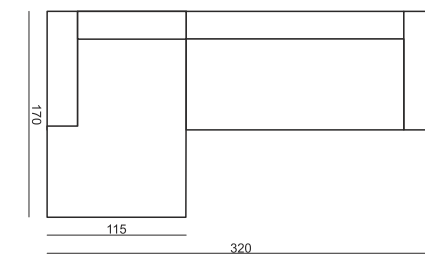

CHAISELONGUE 70 LEFT (or RIGHT)

CHAISELONGUE 70 without ARMRESTS

CHAISELONGUE 90 SHORT LEFT (or RIGHT)

CHAISELONGUE 90 SHORT without ARMRESTS

DIVAN LEFT (or RIGHT)

CORNER 90°

FOOTSTOOL 70x60

FOOTSTOOL 90x60

SET 1 LEFT (or RIGHT) CHAISELONGUE LEFT (or RIGHT) + 2 SEATER RIGHT (or LEFT)

SET 2 LEFT (or RIGHT) DIVAN LEFT (or RIGHT) + 2 SEATER RIGHT (or LEFT)

SET 3 LEFT (or RIGHT) CHAISELONGUE LEFT (or RIGHT) + 3 SEATER RIGHT (or LEFT)