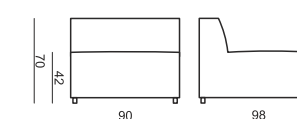

MILANO

home
& family

MILANO

ELEMENT 70 LEFT (or RIGHT)

ELEMENT 70 without ARMRESTS

ELEMENT 70x133 without ARMRESTS

ELEMENT 90 LEFT (or RIGHT)

ELEMENT 90 without ARMRESTS

ELEMENT 90x133 without ARMRESTS

2 SEATER

2 SEATER LEFT (or RIGHT)

2 SEATER without ARMRESTS

3 SEATER

3 SEATER LEFT (or RIGHT)

3 SEATER without ARMRESTS

CHAISELONGUE 90 LEFT (or RIGHT)