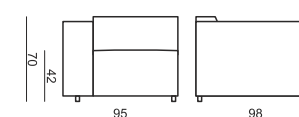

MILANO

home
& family

MILANO

ELEMENT 70 LEFT (or RIGHT)

ELEMENT 70 without ARMRESTS

ELEMENT 70x133 without ARMRESTS

ELEMENT 90 LEFT (or RIGHT)

ELEMENT 90 without ARMRESTS

ELEMENT 90x133 without ARMRESTS

2 SEATER

2 SEATER LEFT (or RIGHT)

2 SEATER without ARMRESTS

3 SEATER

3 SEATER LEFT (or RIGHT)

3 SEATER without ARMRESTS

CHAISELONGUE 90 LEFT (or RIGHT)