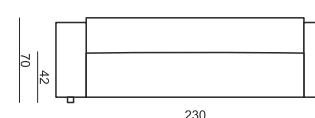

MILANO

home
& family

MILANO

ELEMENT 70 LEFT (or RIGHT)

ELEMENT 70 without ARMRESTS

ELEMENT 70x133 without ARMRESTS

ELEMENT 90 LEFT (or RIGHT)

ELEMENT 90 without ARMRESTS

ELEMENT 90x133 without ARMRESTS

2 SEATER

2 SEATER LEFT (or RIGHT)

2 SEATER without ARMRESTS

3 SEATER

3 SEATER LEFT (or RIGHT)

3 SEATER without ARMRESTS

CHAISELONGUE 90 LEFT (or RIGHT)

CHAISELONGUE 70 LEFT (or RIGHT)

CHAISELONGUE 70 without ARMRESTS

CHAISELONGUE 90 SHORT LEFT (or RIGHT)

CHAISELONGUE 90 SHORT without ARMRESTS

DIVAN LEFT (or RIGHT)

CORNER 90°

FOOTSTOOL 70x60

FOOTSTOOL 90x60