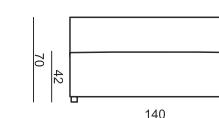

MILANO

home
& family

MILANO

ELEMENT 70 LEFT (or RIGHT)

ELEMENT 70 without ARMRESTS

ELEMENT 70x133 without ARMRESTS

ELEMENT 90 LEFT (or RIGHT)

ELEMENT 90 without ARMRESTS

ELEMENT 90x133 without ARMRESTS

2 SEATER

2 SEATER LEFT (or RIGHT)

2 SEATER without ARMRESTS

3 SEATER

3 SEATER LEFT (or RIGHT)

3 SEATER without ARMRESTS

CHAISELONGUE 90 LEFT (or RIGHT)