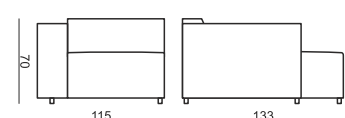

MILANO

home
& family

MILANO

ELEMENT 70 LEFT (or RIGHT)

ELEMENT 70 without ARMRESTS

ELEMENT 70x133 without ARMRESTS

ELEMENT 90 LEFT (or RIGHT)

ELEMENT 90 without ARMRESTS

ELEMENT 90x133 without ARMRESTS

2 SEATER

2 SEATER LEFT (or RIGHT)

2 SEATER without ARMRESTS

3 SEATER

3 SEATER LEFT (or RIGHT)

3 SEATER without ARMRESTS

CHAISELONGUE 90 LEFT (or RIGHT)

CHAISELONGUE 70 LEFT (or RIGHT)

CHAISELONGUE 70 without ARMRESTS

CHAISELONGUE 90 SHORT LEFT (or RIGHT)

CHAISELONGUE 90 SHORT without ARMRESTS

DIVAN LEFT (or RIGHT)

CORNER 90°

FOOTSTOOL 70x60

FOOTSTOOL 90x60