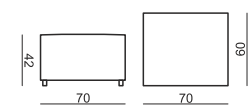

ELEMENT 90x133 without ARMRESTS

2 SEATER

2 SEATER LEFT (or RIGHT)

2 SEATER without ARMRESTS

3 SEATER

3 SEATER LEFT (or RIGHT)

3 SEATER without ARMRESTS

CHAISELONGUE 90 LEFT (or RIGHT)

CHAISELONGUE 70 LEFT (or RIGHT)

CHAISELONGUE 70 without ARMRESTS

CHAISELONGUE 90 SHORT LEFT (or RIGHT)

CHAISELONGUE 90 SHORT without ARMRESTS

DIVAN LEFT (or RIGHT)

CORNER 90°

FOOTSTOOL 70x60

FOOTSTOOL 90x60