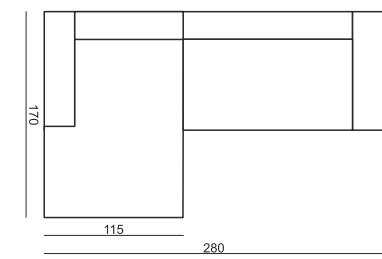

MILANO

home
& family

MILANO

ELEMENT 70 LEFT (or RIGHT)

ELEMENT 70 without ARMRESTS

ELEMENT 70x133 without ARMRESTS

ELEMENT 90 LEFT (or RIGHT)

ELEMENT 90 without ARMRESTS

ELEMENT 90x133 without ARMRESTS

2 SEATER

2 SEATER LEFT (or RIGHT)

2 SEATER without ARMRESTS

3 SEATER

3 SEATER LEFT (or RIGHT)

3 SEATER without ARMRESTS

CHAISELONGUE 90 LEFT (or RIGHT)

CHAISELONGUE 70 LEFT (or RIGHT)

CHAISELONGUE 70 without ARMRESTS

CHAISELONGUE 90 SHORT LEFT (or RIGHT)

CHAISELONGUE 90 SHORT without ARMRESTS

DIVAN LEFT (or RIGHT)

CORNER 90°

FOOTSTOOL 70x60

FOOTSTOOL 90x60

SET 1 LEFT (or RIGHT) CHAISELONGUE LEFT (or RIGHT) + 2 SEATER RIGHT (or LEFT)

SET 2 LEFT (or RIGHT) DIVAN LEFT (or RIGHT) + 2 SEATER RIGHT (or LEFT)

SET 3 LEFT (or RIGHT) CHAISELONGUE LEFT (or RIGHT) + 3 SEATER RIGHT (or LEFT)