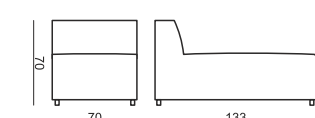

MILANO

home
& family

MILANO

ELEMENT 70 LEFT (or RIGHT)

ELEMENT 70 without ARMRESTS

ELEMENT 70x133 without ARMRESTS

ELEMENT 90 LEFT (or RIGHT)

ELEMENT 90 without ARMRESTS

ELEMENT 90x133 without ARMRESTS

2 SEATER

2 SEATER LEFT (or RIGHT)

2 SEATER without ARMRESTS

3 SEATER

3 SEATER LEFT (or RIGHT)

3 SEATER without ARMRESTS

CHAISELONGUE 90 LEFT (or RIGHT)

CHAISELONGUE 70 LEFT (or RIGHT)

CHAISELONGUE 70 without ARMRESTS

CHAISELONGUE 90 SHORT LEFT (or RIGHT)

CHAISELONGUE 90 SHORT without ARMRESTS

DIVAN LEFT (or RIGHT)

CORNER 90°

FOOTSTOOL 70x60

FOOTSTOOL 90x60