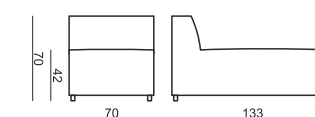

MILANO

home
& family

MILANO

ELEMENT 70 LEFT (or RIGHT)

ELEMENT 70 without ARMRESTS

ELEMENT 70x133 without ARMRESTS

ELEMENT 90 LEFT (or RIGHT)

ELEMENT 90 without ARMRESTS

ELEMENT 90x133 without ARMRESTS

2 SEATER

2 SEATER LEFT (or RIGHT)

2 SEATER without ARMRESTS

3 SEATER

3 SEATER LEFT (or RIGHT)

3 SEATER without ARMRESTS

CHAISELONGUE 90 LEFT (or RIGHT)