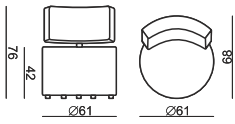

MOKKA

SITS reserves the right to change construction of products and components used due to improving durability of product and customer satisfaction without any further notice. Explicit ± 2 cm tolerance of all elements sizes.

www.sits.eu
MARCH 2015

ARMCHAIR ESPRESSO