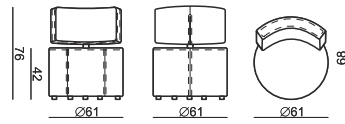

EXAMPLE OF LEATHER COVER