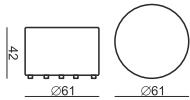

www.sits.eu
MARCH 2015

ARMCHAIR ESPRESSO

ARMCHAIR ESPRESSO SWIVEL

EXAMPLE OF LEATHER COVER

FOOTSTOOL SUGAR

FOOTSTOOL SUGAR SWIVEL

FOOTSTOOL VANILIA

FOOTSTOOL CACAO