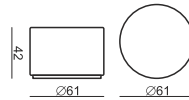

www.sits.eu
MARCH 2015

ARMCHAIR ESPRESSO

ARMCHAIR ESPRESSO SWIVEL

EXAMPLE OF LEATHER COVER

FOOTSTOOL SUGAR

FOOTSTOOL SUGAR SWIVEL

FOOTSTOOL VANILIA

FOOTSTOOL CACAO