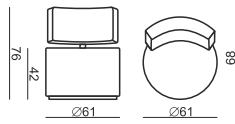

ARMCHAIR ESPRESSO SWIVEL