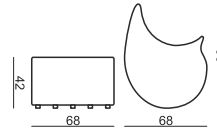

FOOTSTOOL CREAM

UPHOLSTERY

FABRIC or LEATHER: FC - fix cover

FEET

ARMCHAIR ESPRESSO H=35
FOOTSTOOL SUGAR H=42

FOOTSTOOLS:
CACAO H=42, CREAM H=42, VANILIA H=32

OTHER: SWIVEL