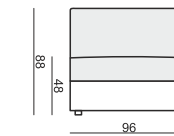

ARMCHAIR

ARMCHAIR LEFT (or RIGHT)

ARMCHAIR without ARMRESTS

3 SEATER

3 SEATER LEFT (or RIGHT)

3 SEATER without ARMRESTS

CHAISELONGUE LEFT (or RIGHT)

CHAISELONGUE without ARMRESTS

SET 1 LEFT (or RIGHT)
3 SEATER LEFT (or RIGHT) + ARMCHAIR RIGHT (or LEFT)

SET 2 LEFT (or RIGHT)
CHAISELONGUE LEFT (or RIGHT) + 3 SEATER RIGHT (or LEFT)

SET 3
3 SEATER LEFT + CORNER 90° + 3 SEATER RIGHT

SET 4 RIGHT (or LEFT)
3 SEATER LEFT (or RIGHT) + CORNER 90° + ARMCHAIR RIGHT (or LEFT)