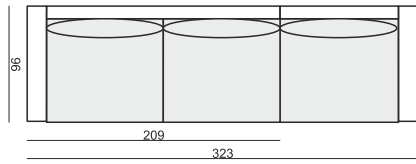

FOOTSTOOL

CORNER 90°

DECO CUSHIONS MUST BE ORDERED SEPARATELY.

CUSHION 50x30

CUSHION 40x40

CUSHION 45x45

tea
& book

OSCAR

SET 1 LEFT (or RIGHT)
3 SEATER LEFT (or RIGHT) + ARMCHAIR RIGHT (or LEFT)

SET 2 LEFT (or RIGHT)
CHAISELONGUE LEFT (or RIGHT) + 3 SEATER RIGHT (or LEFT)

SET 3
3 SEATER LEFT + CORNER 90° + 3 SEATER RIGHT

SET 4 RIGHT (or LEFT)
3 SEATER LEFT (or RIGHT) + CORNER 90° + ARMCHAIR RIGHT (or LEFT)