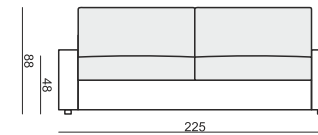

ARMCHAIR

ARMCHAIR LEFT (or RIGHT)

ARMCHAIR without ARMRESTS

3 SEATER

3 SEATER LEFT (or RIGHT)

3 SEATER without ARMRESTS

CHAISELONGUE LEFT (or RIGHT)

CHAISELONGUE without ARMRESTS

SET 1 LEFT (or RIGHT)
3 SEATER LEFT (or RIGHT) + ARMCHAIR RIGHT (or LEFT)

SET 2 LEFT (or RIGHT)
CHAISELONGUE LEFT (or RIGHT) + 3 SEATER RIGHT (or LEFT)

SET 3
3 SEATER LEFT + CORNER 90° + 3 SEATER RIGHT

SET 4 RIGHT (or LEFT)
3 SEATER LEFT (or RIGHT) + CORNER 90° + ARMCHAIR RIGHT (or LEFT)