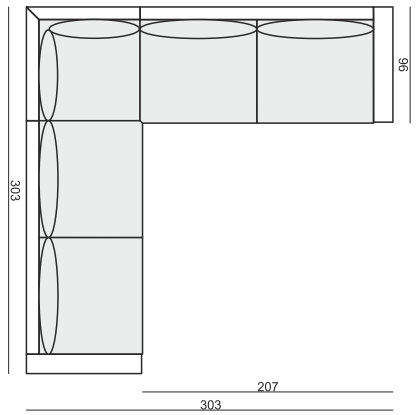

FOOTSTOOL

CORNER 90°

DECO CUSHIONS MUST BE ORDERED SEPARATELY.

CUSHION 50x30

CUSHION 40x40

CUSHION 45x45

tea
& book

OSCAR

SET 1 LEFT (or RIGHT)
3 SEATER LEFT (or RIGHT) + ARMCHAIR RIGHT (or LEFT)

SET 2 LEFT (or RIGHT)
CHAISELONGUE LEFT (or RIGHT) + 3 SEATER RIGHT (or LEFT)

SET 3
3 SEATER LEFT + CORNER 90° + 3 SEATER RIGHT

SET 4 RIGHT (or LEFT)
3 SEATER LEFT (or RIGHT) + CORNER 90° + ARMCHAIR RIGHT (or LEFT)