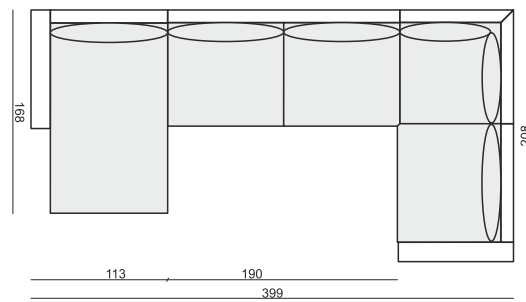

FOOTSTOOL

CORNER 90°

DECO CUSHIONS MUST BE ORDERED SEPARATELY.

CUSHION 50x30

CUSHION 40x40

CUSHION 45x45

tea
& book

OSCAR

SET 1 LEFT (or RIGHT)
3 SEATER LEFT (or RIGHT) + ARMCHAIR RIGHT (or LEFT)

SET 2 LEFT (or RIGHT)
CHAISELONGUE LEFT (or RIGHT) + 3 SEATER RIGHT (or LEFT)

SET 3
3 SEATER LEFT + CORNER 90° + 3 SEATER RIGHT

SET 4 RIGHT (or LEFT)
3 SEATER LEFT (or RIGHT) + CORNER 90° + ARMCHAIR RIGHT (or LEFT)

SET 5 LEFT (or RIGHT)
CHAISELONGUE LEFT (or RIGHT) + 3 SEATER without ARMRESTS + CORNER 90° + ARMCHAIR RIGHT (or LEFT)

SET 6 LEFT (or RIGHT)
CHAISELONGUE LEFT (or RIGHT) + 3 SEATER without ARMRESTS + CORNER 90° + ARMCHAIR without ARMRESTS + FOOTSTOOL