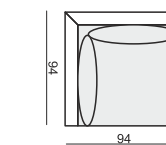

ARMCHAIR

ARMCHAIR LEFT (or RIGHT)

ARMCHAIR without ARMRESTS

3 SEATER

3 SEATER LEFT (or RIGHT)

3 SEATER without ARMRESTS

CHAISELONGUE LEFT (or RIGHT)

CHAISELONGUE without ARMRESTS

FOOTSTOOL

CORNER 90°

DECO CUSHIONS MUST BE ORDERED SEPARATELY.

CUSHION 50x30

CUSHION 40x40

CUSHION 45x45

tea
& book

OSCAR

SET 1 LEFT (or RIGHT)
3 SEATER LEFT (or RIGHT) + ARMCHAIR RIGHT (or LEFT)

SET 2 LEFT (or RIGHT)
CHAISELONGUE LEFT (or RIGHT) + 3 SEATER RIGHT (or LEFT)

SET 3
3 SEATER LEFT + CORNER 90° + 3 SEATER RIGHT

SET 4 RIGHT (or LEFT)
3 SEATER LEFT (or RIGHT) + CORNER 90° + ARMCHAIR RIGHT (or LEFT)