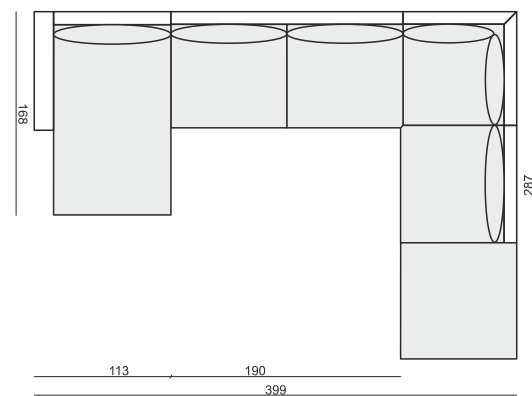

FOOTSTOOL

CORNER 90°

DECO CUSHIONS MUST BE ORDERED SEPARATELY.

CUSHION 50x30

CUSHION 40x40

CUSHION 45x45

tea
& book

OSCAR

SET 1 LEFT (or RIGHT)
3 SEATER LEFT (or RIGHT) + ARMCHAIR RIGHT (or LEFT)

SET 2 LEFT (or RIGHT)
CHAISELONGUE LEFT (or RIGHT) + 3 SEATER RIGHT (or LEFT)

SET 3
3 SEATER LEFT + CORNER 90° + 3 SEATER RIGHT

SET 4 RIGHT (or LEFT)
3 SEATER LEFT (or RIGHT) + CORNER 90° + ARMCHAIR RIGHT (or LEFT)

SET 5 LEFT (or RIGHT)
CHAISELONGUE LEFT (or RIGHT) + 3 SEATER without ARMRESTS + CORNER 90° + ARMCHAIR RIGHT (or LEFT)

SET 6 LEFT (or RIGHT)
CHAISELONGUE LEFT (or RIGHT) + 3 SEATER without ARMRESTS + CORNER 90° + ARMCHAIR without ARMRESTS + FOOTSTOOL