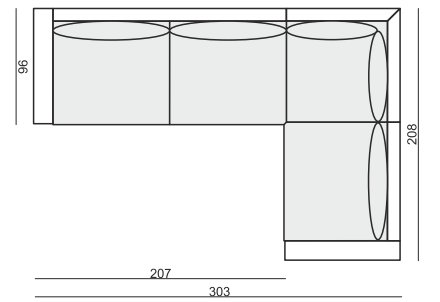

FOOTSTOOL

CORNER 90°

DECO CUSHIONS MUST BE ORDERED SEPARATELY.

CUSHION 50x30

CUSHION 40x40

CUSHION 45x45

tea
& book

OSCAR

SET 1 LEFT (or RIGHT)
3 SEATER LEFT (or RIGHT) + ARMCHAIR RIGHT (or LEFT)

SET 2 LEFT (or RIGHT)
CHAISELONGUE LEFT (or RIGHT) + 3 SEATER RIGHT (or LEFT)

SET 3
3 SEATER LEFT + CORNER 90° + 3 SEATER RIGHT

SET 4 RIGHT (or LEFT)
3 SEATER LEFT (or RIGHT) + CORNER 90° + ARMCHAIR RIGHT (or LEFT)

SET 5 LEFT (or RIGHT)
CHAISELONGUE LEFT (or RIGHT) + 3 SEATER without ARMRESTS + CORNER 90° + ARMCHAIR RIGHT (or LEFT)

SET 6 LEFT (or RIGHT)
CHAISELONGUE LEFT (or RIGHT) + 3 SEATER without ARMRESTS + CORNER 90° + ARMCHAIR without ARMRESTS + FOOTSTOOL