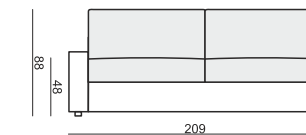

ARMCHAIR

ARMCHAIR LEFT (or RIGHT)

ARMCHAIR without ARMRESTS

3 SEATER

3 SEATER LEFT (or RIGHT)

3 SEATER without ARMRESTS

CHAISELONGUE LEFT (or RIGHT)

CHAISELONGUE without ARMRESTS

SET 1 LEFT (or RIGHT)
3 SEATER LEFT (or RIGHT) + ARMCHAIR RIGHT (or LEFT)

SET 2 LEFT (or RIGHT)
CHAISELONGUE LEFT (or RIGHT) + 3 SEATER RIGHT (or LEFT)

SET 3
3 SEATER LEFT + CORNER 90° + 3 SEATER RIGHT

SET 4 RIGHT (or LEFT)
3 SEATER LEFT (or RIGHT) + CORNER 90° + ARMCHAIR RIGHT (or LEFT)