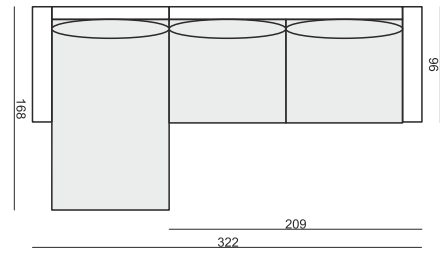

FOOTSTOOL

CORNER 90°

DECO CUSHIONS MUST BE ORDERED SEPARATELY.

CUSHION 50x30

CUSHION 40x40

CUSHION 45x45

tea
& book

OSCAR

SET 1 LEFT (or RIGHT)
3 SEATER LEFT (or RIGHT) + ARMCHAIR RIGHT (or LEFT)

SET 2 LEFT (or RIGHT)
CHAISELONGUE LEFT (or RIGHT) + 3 SEATER RIGHT (or LEFT)

SET 3
3 SEATER LEFT + CORNER 90° + 3 SEATER RIGHT

SET 4 RIGHT (or LEFT)
3 SEATER LEFT (or RIGHT) + CORNER 90° + ARMCHAIR RIGHT (or LEFT)