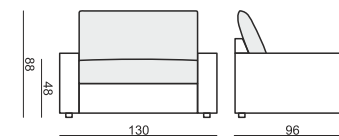

ARMCHAIR

ARMCHAIR LEFT (or RIGHT)

ARMCHAIR without ARMRESTS

3 SEATER

3 SEATER LEFT (or RIGHT)

3 SEATER without ARMRESTS

CHAISELONGUE LEFT (or RIGHT)

CHAISELONGUE without ARMRESTS

FOOTSTOOL

CORNER 90°

DECO CUSHIONS MUST BE ORDERED SEPARATELY.

CUSHION 50x30

CUSHION 40x40

CUSHION 45x45

tea
& book

OSCAR

SET 1 LEFT (or RIGHT)
3 SEATER LEFT (or RIGHT) + ARMCHAIR RIGHT (or LEFT)

SET 2 LEFT (or RIGHT)
CHAISELONGUE LEFT (or RIGHT) + 3 SEATER RIGHT (or LEFT)

SET 3
3 SEATER LEFT + CORNER 90° + 3 SEATER RIGHT

SET 4 RIGHT (or LEFT)
3 SEATER LEFT (or RIGHT) + CORNER 90° + ARMCHAIR RIGHT (or LEFT)