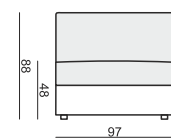

ARMCHAIR

ARMCHAIR LEFT (or RIGHT)

ARMCHAIR without ARMRESTS

3 SEATER

3 SEATER LEFT (or RIGHT)

3 SEATER without ARMRESTS

CHAISELONGUE LEFT (or RIGHT)

CHAISELONGUE without ARMRESTS

SET 1 LEFT (or RIGHT)
3 SEATER LEFT (or RIGHT) + ARMCHAIR RIGHT (or LEFT)

SET 2 LEFT (or RIGHT)
CHAISELONGUE LEFT (or RIGHT) + 3 SEATER RIGHT (or LEFT)

SET 3
3 SEATER LEFT + CORNER 90° + 3 SEATER RIGHT

SET 4 RIGHT (or LEFT)
3 SEATER LEFT (or RIGHT) + CORNER 90° + ARMCHAIR RIGHT (or LEFT)