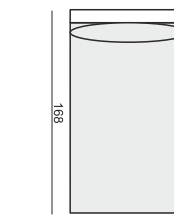

ARMCHAIR

ARMCHAIR LEFT (or RIGHT)

ARMCHAIR without ARMRESTS

3 SEATER

3 SEATER LEFT (or RIGHT)

3 SEATER without ARMRESTS

CHAISELONGUE LEFT (or RIGHT)

CHAISELONGUE without ARMRESTS

FOOTSTOOL

CORNER 90°

DECO CUSHIONS MUST BE ORDERED SEPARATELY.

CUSHION 50x30

CUSHION 40x40

CUSHION 45x45

tea
& book

OSCAR

SET 1 LEFT (or RIGHT)
3 SEATER LEFT (or RIGHT) + ARMCHAIR RIGHT (or LEFT)

SET 2 LEFT (or RIGHT)
CHAISELONGUE LEFT (or RIGHT) + 3 SEATER RIGHT (or LEFT)

SET 3
3 SEATER LEFT + CORNER 90° + 3 SEATER RIGHT

SET 4 RIGHT (or LEFT)
3 SEATER LEFT (or RIGHT) + CORNER 90° + ARMCHAIR RIGHT (or LEFT)