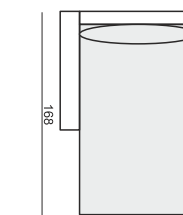

ARMCHAIR

ARMCHAIR LEFT (or RIGHT)

ARMCHAIR without ARMRESTS

3 SEATER

3 SEATER LEFT (or RIGHT)

3 SEATER without ARMRESTS

CHAISELONGUE LEFT (or RIGHT)

CHAISELONGUE without ARMRESTS

FOOTSTOOL

CORNER 90°

DECO CUSHIONS MUST BE ORDERED SEPARATELY.

CUSHION 50x30

CUSHION 40x40

CUSHION 45x45

tea
& book

OSCAR

SET 1 LEFT (or RIGHT)
3 SEATER LEFT (or RIGHT) + ARMCHAIR RIGHT (or LEFT)

SET 2 LEFT (or RIGHT)
CHAISELONGUE LEFT (or RIGHT) + 3 SEATER RIGHT (or LEFT)

SET 3
3 SEATER LEFT + CORNER 90° + 3 SEATER RIGHT

SET 4 RIGHT (or LEFT)
3 SEATER LEFT (or RIGHT) + CORNER 90° + ARMCHAIR RIGHT (or LEFT)