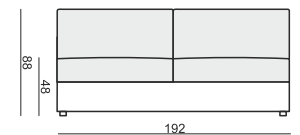

ARMCHAIR

ARMCHAIR LEFT (or RIGHT)

ARMCHAIR without ARMRESTS

3 SEATER

3 SEATER LEFT (or RIGHT)

3 SEATER without ARMRESTS

CHAISELONGUE LEFT (or RIGHT)

CHAISELONGUE without ARMRESTS

FOOTSTOOL

CORNER 90°

DECO CUSHIONS MUST BE ORDERED SEPARATELY.

CUSHION 50x30

CUSHION 40x40

CUSHION 45x45

tea
& book

OSCAR

SET 1 LEFT (or RIGHT)
3 SEATER LEFT (or RIGHT) + ARMCHAIR RIGHT (or LEFT)

SET 2 LEFT (or RIGHT)
CHAISELONGUE LEFT (or RIGHT) + 3 SEATER RIGHT (or LEFT)

SET 3
3 SEATER LEFT + CORNER 90° + 3 SEATER RIGHT

SET 4 RIGHT (or LEFT)
3 SEATER LEFT (or RIGHT) + CORNER 90° + ARMCHAIR RIGHT (or LEFT)