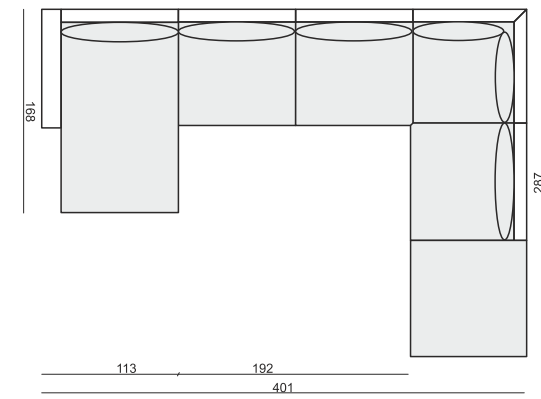

SET 7 LEFT (or RIGHT)
CHAISELONGUE LEFT (or RIGHT) + 2x ARMCHAIR without ARMRESTS + CORNER 90° + ARMCHAIR without ARMRESTS + FOOTSTOOL

UPHOLSTERY   **FABRIC: FC - fix cover or LC - loose cover**

FEET

COMFORT