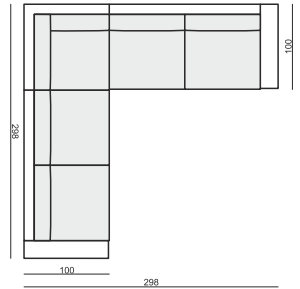

CHAISELONGUE 71 LEFT (or RIGHT)

BENCH LEFT (or RIGHT)

FOOTSTOOL 100x90

FOOTSTOOL 90x70

CORNER 90°

HEADREST L-50 x Ø15

HEADREST L-70 x Ø15

ENDPART

LEFT (or RIGHT)
94 x 48 x 2,5 cm

SET 1 LEFT (or RIGHT)

CHAISELONGUE 71 LEFT (or RIGHT)
+ 2 SEATER 71 RIGHT (or LEFT)

SET 2 LEFT (or RIGHT)

CHAISELONGUE 91 LEFT (or RIGHT)
+ 3 SEATER 91 RIGHT (or LEFT)

SET 3

2 SEATER 71 LEFT + CORNER 90° + 2 SEATER 71 RIGHT

SET 4

3 SEATER 91 LEFT + CORNER 90° + 3 SEATER 91 RIGHT

SET 5 LEFT (or RIGHT)

2 SEATER 71 LEFT (or RIGHT) + CORNER 90°
+ 3 SEATER 91 RIGHT (or LEFT)

SITS reserves the right to change construction of products and components used due to improving durability of product and customer satisfaction without any further notice. Explicit ±2 cm tolerance of all elements sizes.