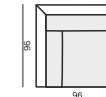

3XL SEATER 71 without ARMRESTS

ARMCHAIR 91

ARMCHAIR 91 LEFT (or RIGHT)

ARMCHAIR 91 without ARMRESTS

3 SEATER 91

3 SEATER 91 LEFT (or RIGHT)

3 SEATER 91 without ARMRESTS

CHAISELONGUE 91 LEFT (or RIGHT)

CHAISELONGUE 71 LEFT (or RIGHT)

BENCH LEFT (or RIGHT)

FOOTSTOOL 100x90

FOOTSTOOL 90x70

CORNER 90°

HEADREST L-50 x Ø15

HEADREST L-70 x Ø15

ENDPART

LEFT (or RIGHT)
94 x 48 x 2,5 cm

SET 1 LEFT (or RIGHT)

CHAISELONGUE 71 LEFT (or RIGHT)
+ 2 SEATER 71 RIGHT (or LEFT)

SET 2 LEFT (or RIGHT)

CHAISELONGUE 91 LEFT (or RIGHT)
+ 3 SEATER 91 RIGHT (or LEFT)

SET 3

2 SEATER 71 LEFT + CORNER 90° + 2 SEATER 71 RIGHT

SET 4

3 SEATER 91 LEFT + CORNER 90° + 3 SEATER 91 RIGHT

SET 5 LEFT (or RIGHT)

2 SEATER 71 LEFT (or RIGHT) + CORNER 90°
+ 3 SEATER 91 RIGHT (or LEFT)

SITS reserves the right to change construction of products and components used due to improving durability of product and customer satisfaction without any further notice. Explicit ±2 cm tolerance of all elements sizes.