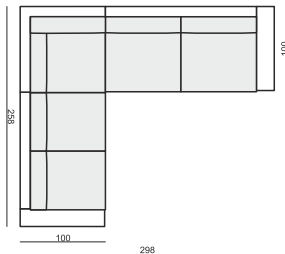

CHAISELONGUE 71 LEFT (or RIGHT)

BENCH LEFT (or RIGHT)

FOOTSTOOL 100x90

FOOTSTOOL 90x70

CORNER 90°

HEADREST L-50 x Ø15

HEADREST L-70 x Ø15

ENDPART

LEFT (or RIGHT)
94 x 48 x 2,5 cm

SET 1 LEFT (or RIGHT)

CHAISELONGUE 71 LEFT (or RIGHT)
+ 2 SEATER 71 RIGHT (or LEFT)

SET 2 LEFT (or RIGHT)

CHAISELONGUE 91 LEFT (or RIGHT)
+ 3 SEATER 91 RIGHT (or LEFT)

SET 3

2 SEATER 71 LEFT + CORNER 90° + 2 SEATER 71 RIGHT

SET 4

3 SEATER 91 LEFT + CORNER 90° + 3 SEATER 91 RIGHT

SET 5 LEFT (or RIGHT)

2 SEATER 71 LEFT (or RIGHT) + CORNER 90°
+ 3 SEATER 91 RIGHT (or LEFT)

SITS reserves the right to change construction of products and components used due to improving durability of product and customer satisfaction without any further notice. Explicit ±2 cm tolerance of all elements sizes.

SET 6 LEFT (or RIGHT)

BENCH LEFT (or RIGHT) + CORNER 90°
+ 3 SEATER 91 RIGHT (or LEFT)

SET 7 LEFT (or RIGHT)

BENCH LEFT (or RIGHT) + CORNER 90°
+ 2 SEATER 71 RIGHT (or LEFT)

UPHOLSTERY

FABRIC: FC - fix cover