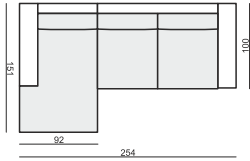

3XL SEATER 71 without ARMRESTS

ARMCHAIR 91

ARMCHAIR 91 LEFT (or RIGHT)

ARMCHAIR 91 without ARMRESTS

3 SEATER 91

3 SEATER 91 LEFT (or RIGHT)

3 SEATER 91 without ARMRESTS

CHAISELONGUE 91 LEFT (or RIGHT)

CHAISELONGUE 71 LEFT (or RIGHT)

BENCH LEFT (or RIGHT)

FOOTSTOOL 100x90

FOOTSTOOL 90x70

CORNER 90°

HEADREST L-50 x Ø15

HEADREST L-70 x Ø15

ENDPART

LEFT (or RIGHT)
94 x 48 x 2,5 cm

SET 1 LEFT (or RIGHT)

CHAISELONGUE 71 LEFT (or RIGHT)
+ 2 SEATER 71 RIGHT (or LEFT)

SET 2 LEFT (or RIGHT)

CHAISELONGUE 91 LEFT (or RIGHT)
+ 3 SEATER 91 RIGHT (or LEFT)

SET 3

2 SEATER 71 LEFT + CORNER 90° + 2 SEATER 71 RIGHT

SET 4

3 SEATER 91 LEFT + CORNER 90° + 3 SEATER 91 RIGHT

SET 5 LEFT (or RIGHT)

2 SEATER 71 LEFT (or RIGHT) + CORNER 90°
+ 3 SEATER 91 RIGHT (or LEFT)

SITS reserves the right to change construction of products and components used due to improving durability of product and customer satisfaction without any further notice. Explicit ±2 cm tolerance of all elements sizes.