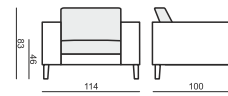

ARMCHAIR 71

ARMCHAIR 71 LEFT (or RIGHT)

ARMCHAIR 71 without ARMRESTS

2 SEATER 71

2 SEATER 71 LEFT (or RIGHT)

2 SEATER 71 without ARMRESTS

3XL SEATER 71

3XL SEATER 71 LEFT (or RIGHT)

3XL SEATER 71 without ARMRESTS

ARMCHAIR 91

ARMCHAIR 91 LEFT (or RIGHT)

ARMCHAIR 91 without ARMRESTS

3 SEATER 91

3 SEATER 91 LEFT (or RIGHT)

3 SEATER 91 without ARMRESTS

CHAISELONGUE 91 LEFT (or RIGHT)

CHAISELONGUE 71 LEFT (or RIGHT)

BENCH LEFT (or RIGHT)

FOOTSTOOL 100x90

FOOTSTOOL 90x70

CORNER 90°

HEADREST L-50 x Ø15

HEADREST L-70 x Ø15

ENDPART