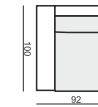

ARMCHAIR 71

ARMCHAIR 71 LEFT (or RIGHT)

ARMCHAIR 71 without ARMRESTS

2 SEATER 71

2 SEATER 71 LEFT (or RIGHT)

2 SEATER 71 without ARMRESTS

3XL SEATER 71

3XL SEATER 71 LEFT (or RIGHT)

3XL SEATER 71 without ARMRESTS

ARMCHAIR 91

ARMCHAIR 91 LEFT (or RIGHT)

ARMCHAIR 91 without ARMRESTS

3 SEATER 91

3 SEATER 91 LEFT (or RIGHT)

3 SEATER 91 without ARMRESTS

CHAISELONGUE 91 LEFT (or RIGHT)

CHAISELONGUE 71 LEFT (or RIGHT)

BENCH LEFT (or RIGHT)

FOOTSTOOL 100x90

FOOTSTOOL 90x70

CORNER 90°

HEADREST L-50 x Ø15

HEADREST L-70 x Ø15

ENDPART

LEFT (or RIGHT)
94 x 48 x 2,5 cm

SET 1 LEFT (or RIGHT)

CHAISELONGUE 71 LEFT (or RIGHT)
+ 2 SEATER 71 RIGHT (or LEFT)

SET 2 LEFT (or RIGHT)

CHAISELONGUE 91 LEFT (or RIGHT)
+ 3 SEATER 91 RIGHT (or LEFT)

SET 3