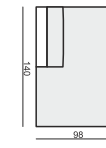

ARMCHAIR 71

ARMCHAIR 71 LEFT (or RIGHT)

ARMCHAIR 71 without ARMRESTS

2 SEATER 71

2 SEATER 71 LEFT (or RIGHT)

2 SEATER 71 without ARMRESTS

3XL SEATER 71

3XL SEATER 71 LEFT (or RIGHT)

3XL SEATER 71 without ARMRESTS

ARMCHAIR 91

ARMCHAIR 91 LEFT (or RIGHT)

ARMCHAIR 91 without ARMRESTS

3 SEATER 91

3 SEATER 91 LEFT (or RIGHT)

3 SEATER 91 without ARMRESTS

CHAISELONGUE 91 LEFT (or RIGHT)

CHAISELONGUE 71 LEFT (or RIGHT)

BENCH LEFT (or RIGHT)

FOOTSTOOL 100x90

FOOTSTOOL 90x70

CORNER 90°

HEADREST L-50 x Ø15

HEADREST L-70 x Ø15

ENDPART

LEFT (or RIGHT)
94 x 48 x 2,5 cm

SET 1 LEFT (or RIGHT)

CHAISELONGUE 71 LEFT (or RIGHT)
+ 2 SEATER 71 RIGHT (or LEFT)

SET 2 LEFT (or RIGHT)

CHAISELONGUE 91 LEFT (or RIGHT)
+ 3 SEATER 91 RIGHT (or LEFT)

SET 3