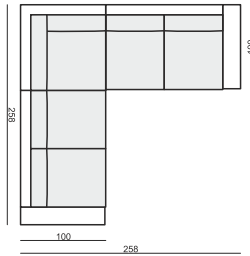

3XL SEATER 71 without ARMRESTS

ARMCHAIR 91

ARMCHAIR 91 LEFT (or RIGHT)

ARMCHAIR 91 without ARMRESTS

3 SEATER 91

3 SEATER 91 LEFT (or RIGHT)

3 SEATER 91 without ARMRESTS

CHAISELONGUE 91 LEFT (or RIGHT)

CHAISELONGUE 71 LEFT (or RIGHT)

BENCH LEFT (or RIGHT)

FOOTSTOOL 100x90

FOOTSTOOL 90x70

CORNER 90°

HEADREST L-50 x Ø15

HEADREST L-70 x Ø15

ENDPART

LEFT (or RIGHT)
94 x 48 x 2,5 cm

SET 1 LEFT (or RIGHT)

CHAISELONGUE 71 LEFT (or RIGHT)
+ 2 SEATER 71 RIGHT (or LEFT)

SET 2 LEFT (or RIGHT)

CHAISELONGUE 91 LEFT (or RIGHT)
+ 3 SEATER 91 RIGHT (or LEFT)

SET 3

2 SEATER 71 LEFT + CORNER 90° + 2 SEATER 71 RIGHT

SET 4

3 SEATER 91 LEFT + CORNER 90° + 3 SEATER 91 RIGHT

SET 5 LEFT (or RIGHT)

2 SEATER 71 LEFT (or RIGHT) + CORNER 90°
+ 3 SEATER 91 RIGHT (or LEFT)

SITS reserves the right to change construction of products and components used due to improving durability of product and customer satisfaction without any further notice. Explicit ±2 cm tolerance of all elements sizes.