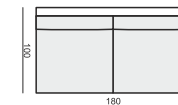

3XL SEATER 71 without ARMRESTS

ARMCHAIR 91

ARMCHAIR 91 LEFT (or RIGHT)

ARMCHAIR 91 without ARMRESTS

3 SEATER 91

3 SEATER 91 LEFT (or RIGHT)

3 SEATER 91 without ARMRESTS

CHAISELONGUE 91 LEFT (or RIGHT)

CHAISELONGUE 71 LEFT (or RIGHT)

BENCH LEFT (or RIGHT)

FOOTSTOOL 100x90

FOOTSTOOL 90x70

CORNER 90°

HEADREST L-50 x Ø15

HEADREST L-70 x Ø15

ENDPART

LEFT (or RIGHT)
94 x 48 x 2,5 cm

SET 1 LEFT (or RIGHT)

CHAISELONGUE 71 LEFT (or RIGHT)
+ 2 SEATER 71 RIGHT (or LEFT)

SET 2 LEFT (or RIGHT)

CHAISELONGUE 91 LEFT (or RIGHT)
+ 3 SEATER 91 RIGHT (or LEFT)

SET 3