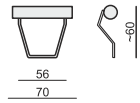

3XL SEATER 71 without ARMRESTS

ARMCHAIR 91

ARMCHAIR 91 LEFT (or RIGHT)

ARMCHAIR 91 without ARMRESTS

3 SEATER 91

3 SEATER 91 LEFT (or RIGHT)

3 SEATER 91 without ARMRESTS

CHAISELONGUE 91 LEFT (or RIGHT)

CHAISELONGUE 71 LEFT (or RIGHT)

BENCH LEFT (or RIGHT)

FOOTSTOOL 100x90

FOOTSTOOL 90x70

CORNER 90°

HEADREST L-50 x Ø15

HEADREST L-70 x Ø15

ENDPART

LEFT (or RIGHT)
94 x 48 x 2,5 cm

SET 1 LEFT (or RIGHT)

CHAISELONGUE 71 LEFT (or RIGHT)
+ 2 SEATER 71 RIGHT (or LEFT)

SET 2 LEFT (or RIGHT)

CHAISELONGUE 91 LEFT (or RIGHT)
+ 3 SEATER 91 RIGHT (or LEFT)

SET 3