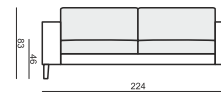

ARMCHAIR 71

ARMCHAIR 71 LEFT (or RIGHT)

ARMCHAIR 71 without ARMRESTS

2 SEATER 71

2 SEATER 71 LEFT (or RIGHT)

2 SEATER 71 without ARMRESTS

3XL SEATER 71

3XL SEATER 71 LEFT (or RIGHT)

3XL SEATER 71 without ARMRESTS

ARMCHAIR 91

ARMCHAIR 91 LEFT (or RIGHT)

ARMCHAIR 91 without ARMRESTS

3 SEATER 91

3 SEATER 91 LEFT (or RIGHT)

3 SEATER 91 without ARMRESTS

CHAISELONGUE 91 LEFT (or RIGHT)

CHAISELONGUE 71 LEFT (or RIGHT)

BENCH LEFT (or RIGHT)

FOOTSTOOL 100x90

FOOTSTOOL 90x70

CORNER 90°

HEADREST L-50 x Ø15

HEADREST L-70 x Ø15

ENDPART

LEFT (or RIGHT)
94 x 48 x 2,5 cm

SET 1 LEFT (or RIGHT)

CHAISELONGUE 71 LEFT (or RIGHT)
+ 2 SEATER 71 RIGHT (or LEFT)

SET 2 LEFT (or RIGHT)

CHAISELONGUE 91 LEFT (or RIGHT)
+ 3 SEATER 91 RIGHT (or LEFT)

SET 3