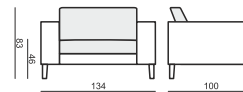

ARMCHAIR 71

ARMCHAIR 71 LEFT (or RIGHT)

ARMCHAIR 71 without ARMRESTS

2 SEATER 71

2 SEATER 71 LEFT (or RIGHT)

2 SEATER 71 without ARMRESTS

3XL SEATER 71

3XL SEATER 71 LEFT (or RIGHT)

3XL SEATER 71 without ARMRESTS

ARMCHAIR 91

ARMCHAIR 91 LEFT (or RIGHT)

ARMCHAIR 91 without ARMRESTS

3 SEATER 91

3 SEATER 91 LEFT (or RIGHT)

3 SEATER 91 without ARMRESTS

CHAISELONGUE 91 LEFT (or RIGHT)

CHAISELONGUE 71 LEFT (or RIGHT)

BENCH LEFT (or RIGHT)

FOOTSTOOL 100x90

FOOTSTOOL 90x70

CORNER 90°

HEADREST L-50 x Ø15

HEADREST L-70 x Ø15

ENDPART