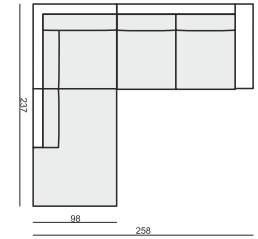

CHAISELONGUE 71 LEFT (or RIGHT)

BENCH LEFT (or RIGHT)

FOOTSTOOL 100x90

FOOTSTOOL 90x70

CORNER 90°

HEADREST L-50 x Ø15

HEADREST L-70 x Ø15

ENDPART

LEFT (or RIGHT)
94 x 48 x 2,5 cm

SET 1 LEFT (or RIGHT)

CHAISELONGUE 71 LEFT (or RIGHT)
+ 2 SEATER 71 RIGHT (or LEFT)

SET 2 LEFT (or RIGHT)

CHAISELONGUE 91 LEFT (or RIGHT)
+ 3 SEATER 91 RIGHT (or LEFT)

SET 3

2 SEATER 71 LEFT + CORNER 90° + 2 SEATER 71 RIGHT

SET 4

3 SEATER 91 LEFT + CORNER 90° + 3 SEATER 91 RIGHT

SET 5 LEFT (or RIGHT)

2 SEATER 71 LEFT (or RIGHT) + CORNER 90°
+ 3 SEATER 91 RIGHT (or LEFT)

SITS reserves the right to change construction of products and components used due to improving durability of product and customer satisfaction without any further notice. Explicit ±2 cm tolerance of all elements sizes.

SET 6 LEFT (or RIGHT)

BENCH LEFT (or RIGHT) + CORNER 90°
+ 3 SEATER 91 RIGHT (or LEFT)

SET 7 LEFT (or RIGHT)

BENCH LEFT (or RIGHT) + CORNER 90°
+ 2 SEATER 71 RIGHT (or LEFT)

UPHOLSTERY

FABRIC: FC - fix cover