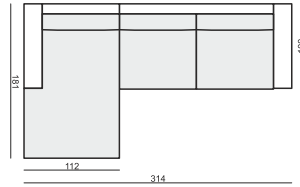

CHAISELONGUE 71 LEFT (or RIGHT)

BENCH LEFT (or RIGHT)

FOOTSTOOL 100x90

FOOTSTOOL 90x70

CORNER 90°

HEADREST L-50 x Ø15

HEADREST L-70 x Ø15

ENDPART

LEFT (or RIGHT)
94 x 48 x 2,5 cm

SET 1 LEFT (or RIGHT)

CHAISELONGUE 71 LEFT (or RIGHT)
+ 2 SEATER 71 RIGHT (or LEFT)

SET 2 LEFT (or RIGHT)

CHAISELONGUE 91 LEFT (or RIGHT)
+ 3 SEATER 91 RIGHT (or LEFT)

SET 3

2 SEATER 71 LEFT + CORNER 90° + 2 SEATER 71 RIGHT

SET 4

3 SEATER 91 LEFT + CORNER 90° + 3 SEATER 91 RIGHT

SET 5 LEFT (or RIGHT)

2 SEATER 71 LEFT (or RIGHT) + CORNER 90°
+ 3 SEATER 91 RIGHT (or LEFT)

SITS reserves the right to change construction of products and components used due to improving durability of product and customer satisfaction without any further notice. Explicit ±2 cm tolerance of all elements sizes.