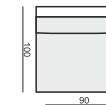

ARMCHAIR 71

ARMCHAIR 71 LEFT (or RIGHT)

ARMCHAIR 71 without ARMRESTS

2 SEATER 71

2 SEATER 71 LEFT (or RIGHT)

2 SEATER 71 without ARMRESTS

3XL SEATER 71

3XL SEATER 71 LEFT (or RIGHT)

3XL SEATER 71 without ARMRESTS

ARMCHAIR 91

ARMCHAIR 91 LEFT (or RIGHT)

ARMCHAIR 91 without ARMRESTS

3 SEATER 91

3 SEATER 91 LEFT (or RIGHT)

3 SEATER 91 without ARMRESTS

CHAISELONGUE 91 LEFT (or RIGHT)

CHAISELONGUE 71 LEFT (or RIGHT)

BENCH LEFT (or RIGHT)

FOOTSTOOL 100x90

FOOTSTOOL 90x70

CORNER 90°

HEADREST L-50 x Ø15

HEADREST L-70 x Ø15

ENDPART

LEFT (or RIGHT)
94 x 48 x 2,5 cm

SET 1 LEFT (or RIGHT)

CHAISELONGUE 71 LEFT (or RIGHT)
+ 2 SEATER 71 RIGHT (or LEFT)

SET 2 LEFT (or RIGHT)

CHAISELONGUE 91 LEFT (or RIGHT)
+ 3 SEATER 91 RIGHT (or LEFT)

SET 3