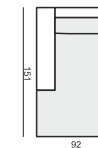

ARMCHAIR 71

ARMCHAIR 71 LEFT (or RIGHT)

ARMCHAIR 71 without ARMRESTS

2 SEATER 71

2 SEATER 71 LEFT (or RIGHT)

2 SEATER 71 without ARMRESTS

3XL SEATER 71

3XL SEATER 71 LEFT (or RIGHT)

3XL SEATER 71 without ARMRESTS

ARMCHAIR 91

ARMCHAIR 91 LEFT (or RIGHT)

ARMCHAIR 91 without ARMRESTS

3 SEATER 91

3 SEATER 91 LEFT (or RIGHT)

3 SEATER 91 without ARMRESTS

CHAISELONGUE 91 LEFT (or RIGHT)

CHAISELONGUE 71 LEFT (or RIGHT)

BENCH LEFT (or RIGHT)

FOOTSTOOL 100x90

FOOTSTOOL 90x70

CORNER 90°

HEADREST L-50 x Ø15

HEADREST L-70 x Ø15

ENDPART

LEFT (or RIGHT)
94 x 48 x 2,5 cm

SET 1 LEFT (or RIGHT)

CHAISELONGUE 71 LEFT (or RIGHT)
+ 2 SEATER 71 RIGHT (or LEFT)

SET 2 LEFT (or RIGHT)

CHAISELONGUE 91 LEFT (or RIGHT)
+ 3 SEATER 91 RIGHT (or LEFT)

SET 3