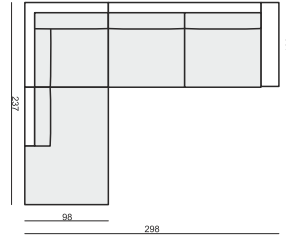

CHAISELONGUE 71 LEFT (or RIGHT)

BENCH LEFT (or RIGHT)

FOOTSTOOL 100x90

FOOTSTOOL 90x70

CORNER 90°

HEADREST L-50 x Ø15

HEADREST L-70 x Ø15

ENDPART

LEFT (or RIGHT)
94 x 48 x 2,5 cm

SET 1 LEFT (or RIGHT)

CHAISELONGUE 71 LEFT (or RIGHT)
+ 2 SEATER 71 RIGHT (or LEFT)

SET 2 LEFT (or RIGHT)

CHAISELONGUE 91 LEFT (or RIGHT)
+ 3 SEATER 91 RIGHT (or LEFT)

SET 3

2 SEATER 71 LEFT + CORNER 90° + 2 SEATER 71 RIGHT

SET 4

3 SEATER 91 LEFT + CORNER 90° + 3 SEATER 91 RIGHT

SET 5 LEFT (or RIGHT)

2 SEATER 71 LEFT (or RIGHT) + CORNER 90°
+ 3 SEATER 91 RIGHT (or LEFT)

SITS reserves the right to change construction of products and components used due to improving durability of product and customer satisfaction without any further notice. Explicit ±2 cm tolerance of all elements sizes.

SET 6 LEFT (or RIGHT)

BENCH LEFT (or RIGHT) + CORNER 90°
+ 3 SEATER 91 RIGHT (or LEFT)

SET 7 LEFT (or RIGHT)

BENCH LEFT (or RIGHT) + CORNER 90°
+ 2 SEATER 71 RIGHT (or LEFT)

UPHOLSTERY

FABRIC: FC - fix cover