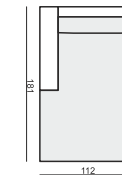

ARMCHAIR 71

ARMCHAIR 71 LEFT (or RIGHT)

ARMCHAIR 71 without ARMRESTS

2 SEATER 71

2 SEATER 71 LEFT (or RIGHT)

2 SEATER 71 without ARMRESTS

3XL SEATER 71

3XL SEATER 71 LEFT (or RIGHT)

3XL SEATER 71 without ARMRESTS

ARMCHAIR 91

ARMCHAIR 91 LEFT (or RIGHT)

ARMCHAIR 91 without ARMRESTS

3 SEATER 91

3 SEATER 91 LEFT (or RIGHT)

3 SEATER 91 without ARMRESTS

CHAISELONGUE 91 LEFT (or RIGHT)

CHAISELONGUE 71 LEFT (or RIGHT)

BENCH LEFT (or RIGHT)

FOOTSTOOL 100x90

FOOTSTOOL 90x70

CORNER 90°

HEADREST L-50 x Ø15

HEADREST L-70 x Ø15

ENDPART

LEFT (or RIGHT)
94 x 48 x 2,5 cm

SET 1 LEFT (or RIGHT)

CHAISELONGUE 71 LEFT (or RIGHT)
+ 2 SEATER 71 RIGHT (or LEFT)

SET 2 LEFT (or RIGHT)

CHAISELONGUE 91 LEFT (or RIGHT)
+ 3 SEATER 91 RIGHT (or LEFT)

SET 3