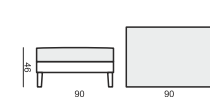

3XL SEATER 71 without ARMRESTS

ARMCHAIR 91

ARMCHAIR 91 LEFT (or RIGHT)

ARMCHAIR 91 without ARMRESTS

3 SEATER 91

3 SEATER 91 LEFT (or RIGHT)

3 SEATER 91 without ARMRESTS

CHAISELONGUE 91 LEFT (or RIGHT)

CHAISELONGUE 71 LEFT (or RIGHT)

BENCH LEFT (or RIGHT)

FOOTSTOOL 100x90

FOOTSTOOL 90x70

CORNER 90°

HEADREST L-50 x Ø15

HEADREST L-70 x Ø15

ENDPART

LEFT (or RIGHT)
94 x 48 x 2,5 cm

SET 1 LEFT (or RIGHT)

CHAISELONGUE 71 LEFT (or RIGHT)
+ 2 SEATER 71 RIGHT (or LEFT)

SET 2 LEFT (or RIGHT)

CHAISELONGUE 91 LEFT (or RIGHT)
+ 3 SEATER 91 RIGHT (or LEFT)

SET 3