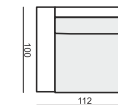

ARMCHAIR 71

ARMCHAIR 71 LEFT (or RIGHT)

ARMCHAIR 71 without ARMRESTS

2 SEATER 71

2 SEATER 71 LEFT (or RIGHT)

2 SEATER 71 without ARMRESTS

3XL SEATER 71

3XL SEATER 71 LEFT (or RIGHT)

3XL SEATER 71 without ARMRESTS

ARMCHAIR 91

ARMCHAIR 91 LEFT (or RIGHT)

ARMCHAIR 91 without ARMRESTS

3 SEATER 91

3 SEATER 91 LEFT (or RIGHT)

3 SEATER 91 without ARMRESTS

CHAISELONGUE 91 LEFT (or RIGHT)

CHAISELONGUE 71 LEFT (or RIGHT)

BENCH LEFT (or RIGHT)

FOOTSTOOL 100x90

FOOTSTOOL 90x70

CORNER 90°

HEADREST L-50 x Ø15

HEADREST L-70 x Ø15

ENDPART

LEFT (or RIGHT)
94 x 48 x 2,5 cm

SET 1 LEFT (or RIGHT)

CHAISELONGUE 71 LEFT (or RIGHT)
+ 2 SEATER 71 RIGHT (or LEFT)

SET 2 LEFT (or RIGHT)

CHAISELONGUE 91 LEFT (or RIGHT)
+ 3 SEATER 91 RIGHT (or LEFT)

SET 3