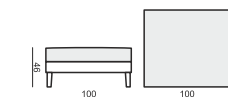

ARMCHAIR 71

ARMCHAIR 71 LEFT (or RIGHT)

ARMCHAIR 71 without ARMRESTS

2 SEATER 71

2 SEATER 71 LEFT (or RIGHT)

2 SEATER 71 without ARMRESTS

3XL SEATER 71

3XL SEATER 71 LEFT (or RIGHT)

3XL SEATER 71 without ARMRESTS

ARMCHAIR 91

ARMCHAIR 91 LEFT (or RIGHT)

ARMCHAIR 91 without ARMRESTS

3 SEATER 91

3 SEATER 91 LEFT (or RIGHT)

3 SEATER 91 without ARMRESTS

CHAISELONGUE 91 LEFT (or RIGHT)

CHAISELONGUE 71 LEFT (or RIGHT)

BENCH LEFT (or RIGHT)

FOOTSTOOL 100x90

FOOTSTOOL 90x70

CORNER 90°

HEADREST L-50 x Ø15

HEADREST L-70 x Ø15

ENDPART

LEFT (or RIGHT)
94 x 48 x 2,5 cm

SET 1 LEFT (or RIGHT)

CHAISELONGUE 71 LEFT (or RIGHT)
+ 2 SEATER 71 RIGHT (or LEFT)

SET 2 LEFT (or RIGHT)

CHAISELONGUE 91 LEFT (or RIGHT)
+ 3 SEATER 91 RIGHT (or LEFT)

SET 3