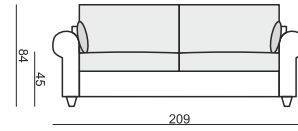

www.sits.eu
FEBRUARY 2014

ARMCHAIR

2 SEATER

3 SEATER

FOOTSTOOL 65 x 65

FOOTSTOOL 64 x 100

2 SEATER LEFT (or RIGHT) + CHAISELONGUE RIGHT (or LEFT)

UPHOLSTERY