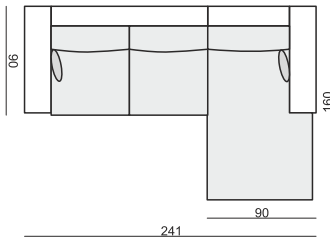

www.sits.eu
FEBRUARY 2014

ARMCHAIR

2 SEATER

3 SEATER

FOOTSTOOL 65 x 65

FOOTSTOOL 64 x 100

2 SEATER LEFT (or RIGHT) + CHAISELONGUE RIGHT (or LEFT)

UPHOLSTERY