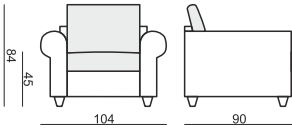

SITS
— *comfortable life*

home
& family

ROMANTIC

ROMANTIC

SITS reserves the right to change construction of products and components used due to improving durability of product and customer satisfaction without any further notice. Explicit ± 2 cm tolerance of all elements sizes.

www.sits.eu
FEBRUARY 2014

ARMCHAIR

2 SEATER

3 SEATER

FOOTSTOOL 65 x 65

FOOTSTOOL 64 x 100

2 SEATER LEFT (or RIGHT) + CHAISELONGUE RIGHT (or LEFT)

UPHOLSTERY