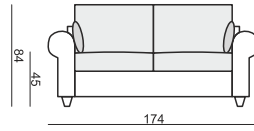

SITS
— *comfortable life*

home
& family

ROMANTIC

ROMANTIC

SITS reserves the right to change construction of products and components used due to improving durability of product and customer satisfaction without any further notice. Explicit ± 2 cm tolerance of all elements sizes.

www.sits.eu
FEBRUARY 2014

ARMCHAIR

2 SEATER

3 SEATER

FOOTSTOOL 65 x 65

FOOTSTOOL 64 x 100

2 SEATER LEFT (or RIGHT) + CHAISELONGUE RIGHT (or LEFT)

UPHOLSTERY