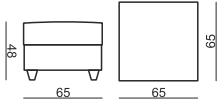

www.sits.eu
FEBRUARY 2014

ARMCHAIR

2 SEATER

3 SEATER

FOOTSTOOL 65 x 65

FOOTSTOOL 64 x 100

2 SEATER LEFT (or RIGHT) + CHAISELONGUE RIGHT (or LEFT)

UPHOLSTERY