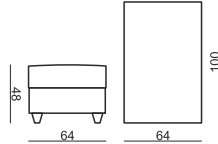

www.sits.eu
FEBRUARY 2014

ARMCHAIR

2 SEATER

3 SEATER

FOOTSTOOL 65 x 65

FOOTSTOOL 64 x 100

2 SEATER LEFT (or RIGHT) + CHAISELONGUE RIGHT (or LEFT)

UPHOLSTERY