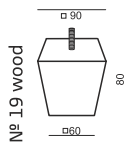

ROMANTIC

SITS reserves the right to change construction of products and components used due to improving durability of product and customer satisfaction without any further notice. Explicit ± 2 cm tolerance of all elements sizes.

www.sits.eu
FEBRUARY 2014

ARMCHAIR

2 SEATER

3 SEATER

FOOTSTOOL 65 x 65

FOOTSTOOL 64 x 100

2 SEATER LEFT (or RIGHT) + CHAISELONGUE RIGHT (or LEFT)

UPHOLSTERY

FABRIC: FC - fix cover

FEET

STANDARD COMFORT