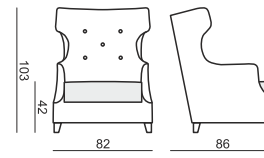

SITS
— *comfortable life*

ROSE

www.sits.eu
JUNE 2014

ARMCHAIR HIGH

tea
& book

ROSE

ROSE

www.sits.eu
JUNE 2014

ARMCHAIR

2 SEATER

3 SEATER

4 SEATER or 4SEATER (two parts)

FOOTSTOOL

SITS reserves the right to change construction of products and components used due to improving durability of product and customer satisfaction without any further notice. Explicit ± 2 cm tolerance of all elements sizes.