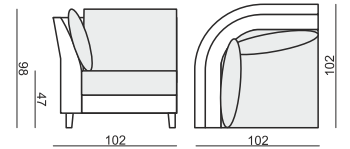

**SITS**  
— comfortable life

SAGA

www.sits.eu  
JULY 2012

**ELEMENT 120 STRAIGHT LEFT (or RIGHT)**

**ELEMENT 101**

**CORNER 90°**

**ELEMENT 120 ROUND LEFT (or RIGHT)**

**ELEMENT 76**

**CORNER ROUND 90°**

**3 SEATER**

**FOOTSTOOL 75x75**

**FOOTSTOOL 90x95**

**FOOTSTOOL 100x65**

tea  
& book

SAGA