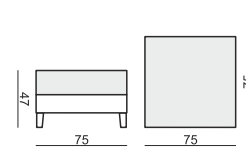

**SITS**  
— comfortable life

SAGA

www.sits.eu  
JULY 2012

**ELEMENT 120 STRAIGHT LEFT (or RIGHT)**

**ELEMENT 101**

**CORNER 90°**

**ELEMENT 120 ROUND LEFT (or RIGHT)**

**ELEMENT 76**

**CORNER ROUND 90°**

**3 SEATER**

**FOOTSTOOL 75x75**

**FOOTSTOOL 90x95**

**FOOTSTOOL 100x65**

tea  
& book

SAGA

## SET 1

ELEMENT 120 ROUND LEFT  
+ ELEMENT 101 + ELEMENT 120 ROUND RIGHT