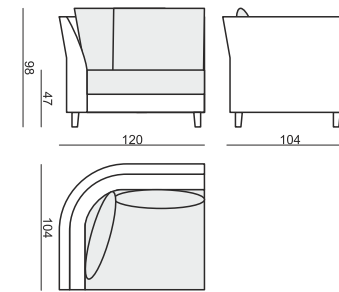

**SITS**  
— comfortable life

SAGA

www.sits.eu  
JULY 2012

**ELEMENT 120 STRAIGHT LEFT (or RIGHT)**

**ELEMENT 101**

**CORNER 90°**

**ELEMENT 120 ROUND LEFT (or RIGHT)**

**ELEMENT 76**

**CORNER ROUND 90°**

**3 SEATER**

**FOOTSTOOL 75x75**

**FOOTSTOOL 90x95**

**FOOTSTOOL 100x65**

tea  
& book

SAGA

## SET 1

ELEMENT 120 ROUND LEFT  
+ ELEMENT 101 + ELEMENT 120 ROUND RIGHT