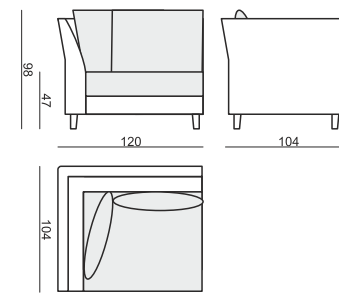

**SITS**  
— comfortable life

SAGA

www.sits.eu  
JULY 2012

**ELEMENT 120 STRAIGHT LEFT (or RIGHT)**

**ELEMENT 101**

**CORNER 90°**

**ELEMENT 120 ROUND LEFT (or RIGHT)**

**ELEMENT 76**

**CORNER ROUND 90°**

**3 SEATER**

**FOOTSTOOL 75x75**

**FOOTSTOOL 90x95**

**FOOTSTOOL 100x65**

tea  
& book

SAGA

## SET 1

ELEMENT 120 ROUND LEFT  
+ ELEMENT 101 + ELEMENT 120 ROUND RIGHT