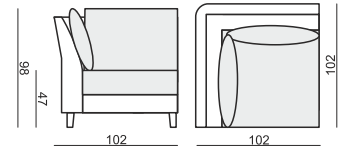

**SITS**  
— comfortable life

SAGA

www.sits.eu  
JULY 2012

**ELEMENT 120 STRAIGHT LEFT (or RIGHT)**

**ELEMENT 101**

**CORNER 90°**

**ELEMENT 120 ROUND LEFT (or RIGHT)**

**ELEMENT 76**

**CORNER ROUND 90°**

**3 SEATER**

**FOOTSTOOL 75x75**

**FOOTSTOOL 90x95**

**FOOTSTOOL 100x65**

tea  
& book

SAGA