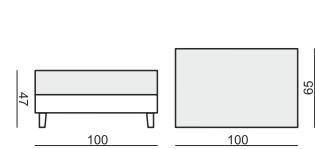

**SITS**  
— comfortable life

SAGA

www.sits.eu  
JULY 2012

**ELEMENT 120 STRAIGHT LEFT (or RIGHT)**

**ELEMENT 101**

**CORNER 90°**

**ELEMENT 120 ROUND LEFT (or RIGHT)**

**ELEMENT 76**

**CORNER ROUND 90°**

**3 SEATER**

**FOOTSTOOL 75x75**

**FOOTSTOOL 90x95**

**FOOTSTOOL 100x65**

tea  
& book

SAGA

## SET 1

ELEMENT 120 ROUND LEFT  
+ ELEMENT 101 + ELEMENT 120 ROUND RIGHT