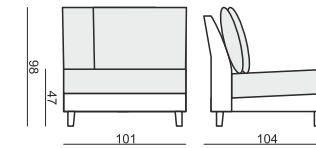

**SITS**  
— comfortable life

SAGA

www.sits.eu  
JULY 2012

**ELEMENT 120 STRAIGHT LEFT (or RIGHT)**

**ELEMENT 101**

**CORNER 90°**

**ELEMENT 120 ROUND LEFT (or RIGHT)**

**ELEMENT 76**

**CORNER ROUND 90°**

**3 SEATER**

**FOOTSTOOL 75x75**

**FOOTSTOOL 90x95**

**FOOTSTOOL 100x65**

tea  
& book

SAGA

## SET 1

ELEMENT 120 ROUND LEFT  
+ ELEMENT 101 + ELEMENT 120 ROUND RIGHT