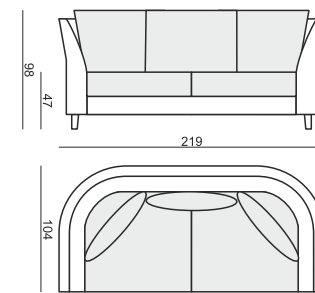

**SITS**  
— comfortable life

SAGA

www.sits.eu  
JULY 2012

**ELEMENT 120 STRAIGHT LEFT (or RIGHT)**

**ELEMENT 101**

**CORNER 90°**

**ELEMENT 120 ROUND LEFT (or RIGHT)**

**ELEMENT 76**

**CORNER ROUND 90°**

**3 SEATER**

**FOOTSTOOL 75x75**

**FOOTSTOOL 90x95**

**FOOTSTOOL 100x65**

tea  
& book

SAGA

## SET 1

ELEMENT 120 ROUND LEFT  
+ ELEMENT 101 + ELEMENT 120 ROUND RIGHT