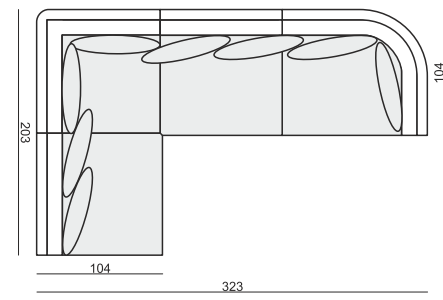

**SITS**  
— comfortable life

SAGA

www.sits.eu  
JULY 2012

**ELEMENT 120 STRAIGHT LEFT (or RIGHT)**

**ELEMENT 101**

**CORNER 90°**

**ELEMENT 120 ROUND LEFT (or RIGHT)**

**ELEMENT 76**

**CORNER ROUND 90°**

**3 SEATER**

**FOOTSTOOL 75x75**

**FOOTSTOOL 90x95**

**FOOTSTOOL 100x65**

tea  
& book

SAGA

## SET 1

ELEMENT 120 ROUND LEFT  
+ ELEMENT 101 + ELEMENT 120 ROUND RIGHT

## SET 2 LEFT (or RIGHT)

ELEMENT 101 + CORNER 90°  
+ ELEMENT 101 + ELEMENT 120 ROUND RIGHT (or LEFT)