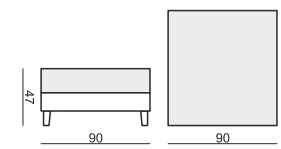

**SITS**  
— comfortable life

SAGA

www.sits.eu  
JULY 2012

**ELEMENT 120 STRAIGHT LEFT (or RIGHT)**

**ELEMENT 101**

**CORNER 90°**

**ELEMENT 120 ROUND LEFT (or RIGHT)**

**ELEMENT 76**

**CORNER ROUND 90°**

**3 SEATER**

**FOOTSTOOL 75x75**

**FOOTSTOOL 90x95**

**FOOTSTOOL 100x65**

tea  
& book

SAGA

## SET 1

ELEMENT 120 ROUND LEFT  
+ ELEMENT 101 + ELEMENT 120 ROUND RIGHT