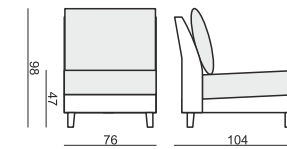

**SITS**  
— comfortable life

SAGA

www.sits.eu  
JULY 2012

**ELEMENT 120 STRAIGHT LEFT (or RIGHT)**

**ELEMENT 101**

**CORNER 90°**

**ELEMENT 120 ROUND LEFT (or RIGHT)**

**ELEMENT 76**

**CORNER ROUND 90°**

**3 SEATER**

**FOOTSTOOL 75x75**

**FOOTSTOOL 90x95**

**FOOTSTOOL 100x65**

tea  
& book

SAGA