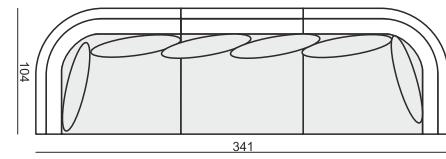

**CORNER ROUND 90°**

**3 SEATER**

**FOOTSTOOL 75x75**

**FOOTSTOOL 90x95**

**FOOTSTOOL 100x65**

tea  
& book

SAGA

## SET 1

ELEMENT 120 ROUND LEFT  
+ ELEMENT 101 + ELEMENT 120 ROUND RIGHT

## SET 2 LEFT (or RIGHT)

ELEMENT 101 + CORNER 90°  
+ ELEMENT 101 + ELEMENT 120 ROUND RIGHT (or LEFT)