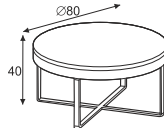

There is a secret hidden in the table, slide the top and find a practical storage for small items.

TECHNIQUE

NATURAL SOLID WOOD

AVAILABLE DIMENSIONS

SECRET
COFFEE TABLE Ø40
with FRAME

SECRET
COFFEE TABLE Ø80
with FRAME