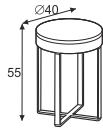

There is a secret hidden in the table, slide the top and find a practical storage for small items.

TECHNIQUE

NATURAL SOLID WOOD

AVAILABLE DIMENSIONS

SECRET
COFFEE TABLE Ø40
with FRAME

SECRET
COFFEE TABLE Ø80
with FRAME