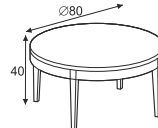

SECRET
COFFEE TABLE Ø80
ALL WOODEN