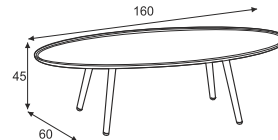

TECHNIQUE

NATURAL SOLID WOOD

AVAILABLE DIMENSIONS

LOVE
COFFEE TABLE Ø40

LOVE
COFFEE TABLE Ø80

LOVE
COFFEE TABLE 160x60

AVAILABLE MATERIALS

WOOD: OAK