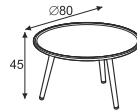

TECHNIQUE

NATURAL SOLID WOOD

AVAILABLE DIMENSIONS

LOVE
COFFEE TABLE Ø40

LOVE
COFFEE TABLE Ø80

LOVE
COFFEE TABLE 160x60

AVAILABLE MATERIALS

WOOD: OAK