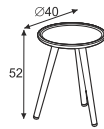

COFFEE
TABLES

SITS
— *comfortable life*

tea
& book

LOVE COFFEE

The models in LOVE COFFEE stand for pleasant and warm feelings.

The design curves of LOVE COFFEE tables are a way to fill the interior with pleasant warm feelings. Noteworthy is the edge of the tabletops where the rounded shape is proof of quality craftsmanship at its best.

TECHNIQUE

NATURAL SOLID WOOD

AVAILABLE DIMENSIONS

LOVE
COFFEE TABLE Ø40

LOVE
COFFEE TABLE Ø80

LOVE
COFFEE TABLE 160x60

AVAILABLE MATERIALS

WOOD: OAK