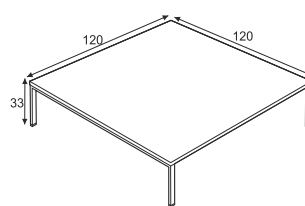

URBAN
COFFEE TABLE 120x120