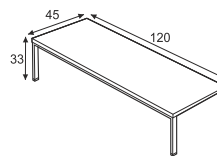

SPECIAL FEATURES

TECHNIQUE

NATURAL SOLID WOOD, HANDMADE CONCRETE

AVAILABLE DIMENSIONS

URBAN
COFFEE TABLE Ø80

URBAN
COFFEE TABLE 90x55

URBAN
COFFEE TABLE 120x45

URBAN
COFFEE TABLE 130x70