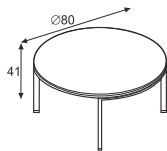

SPECIAL FEATURES

TECHNIQUE

NATURAL SOLID WOOD, HANDMADE CONCRETE

AVAILABLE DIMENSIONS

URBAN
COFFEE TABLE Ø80

URBAN
COFFEE TABLE 90x55

URBAN
COFFEE TABLE 120x45

URBAN
COFFEE TABLE 130x70