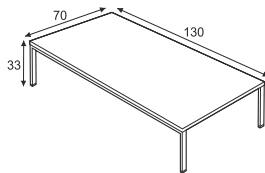

SPECIAL FEATURES

TECHNIQUE

NATURAL SOLID WOOD, HANDMADE CONCRETE

AVAILABLE DIMENSIONS

URBAN
COFFEE TABLE Ø80

URBAN
COFFEE TABLE 90x55

URBAN
COFFEE TABLE 120x45

URBAN
COFFEE TABLE 130x70