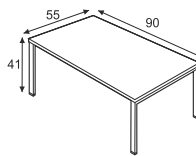

SPECIAL FEATURES

TECHNIQUE

NATURAL SOLID WOOD, HANDMADE CONCRETE

AVAILABLE DIMENSIONS

URBAN
COFFEE TABLE Ø80

URBAN
COFFEE TABLE 90x55

URBAN
COFFEE TABLE 120x45

URBAN
COFFEE TABLE 130x70