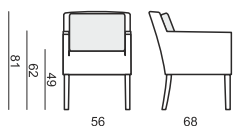

SITS
— *comfortable life*

home
& family

VENEZIA

CHAIR

UPHOLSTERY

FABRIC: FC - fix cover or LC - loose cover and LEATHER: FC - fix cover

FEET

standard wooden legs