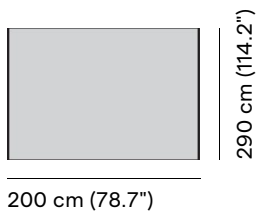

designed by

Stephane De Winter

FEATURES

OPTIONS

Available in

Technical drawing