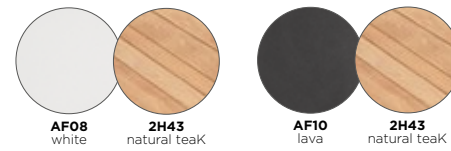

left corner double seat — right corner double seat — coffee table A — Easy Fit side table plus B — Easy fit poufs 70xR & 50xR

dining armchair — Icon dining table 226x104

Diamond

MATERIALS

 frame: pca | finishing: rope (14mm/0.55") | cushion set: laminated fabric (FDF)

 frame: pca | table top: teak (18mm/0.71")

 frame: pca | table top: ceramic (6mm/0.24")

OPTIONS

protective cover

pco
more info p. 284

FOAM TYPE

type 5
laminated fabric
+ indoor foam

FEATURES