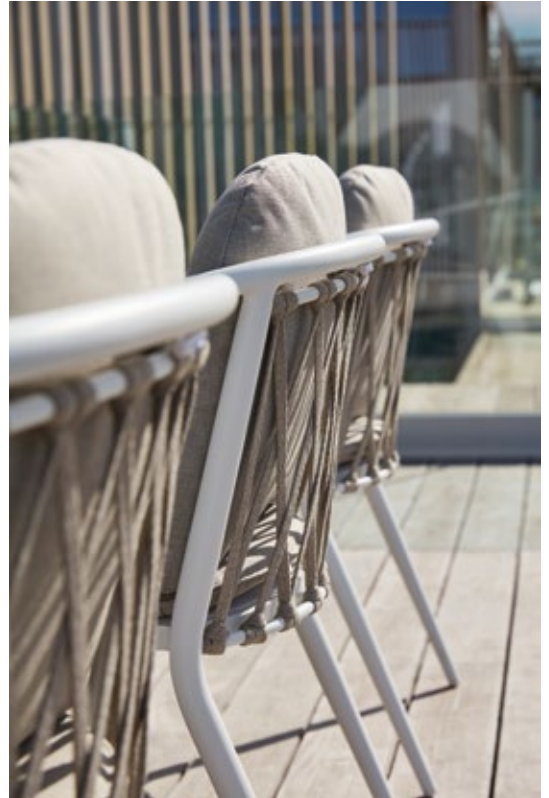

Diamond

A jewel pattern defines the light, playful style of the Diamond collection. The handwoven rope will attract people with an eye for detail who are looking for a modular outdoor sofa set or chair. The powdercoated aluminium frame is gracefully designed with the feet slightly bending outwards and a rounded back that flows over into comfortably shaped armrests.

lounge chair — 2-seater — coffee table S — coffee table A

lounge chair — 2-seater — coffee table S — Easy Fit side table elite A — Easy Fit poufs 70xR & 50xR

lounge chair — right corner double end seat — right corner double seat — coffee table S — Easy Fit side tables elite S & A

left corner double seat — right corner double seat — coffee table A — Easy Fit side table plus B — Easy fit poufs 70xR & 50xR

dining armchair — Icon dining table 226x104

Diamond

MATERIALS

 frame: pca | finishing: rope (14mm/0.55") | cushion set: laminated fabric (FDF)

stackable
seaters

modular

toggle on
back & side
cushions

velcro fixation
for seat cushions

connecting
device incl.

waterproof

dining armchair

lounge chair