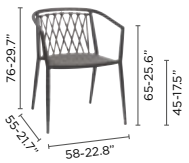

lounge chair — 2-seater — coffee table S — coffee table A

lounge chair — 2-seater — coffee table S — Easy Fit side table elite A — Easy Fit poufs 70xR & 50xR

lounge chair — right corner double end seat — right corner double seat — coffee table S — Easy Fit side tables elite S & A

left corner double seat — right corner double seat — coffee table A — Easy Fit side table plus B — Easy fit poufs 70xR & 50xR

dining armchair — Icon dining table 226x104

Diamond

MATERIALS

 frame: pca | finishing: rope (14mm/0.55") | cushion set: laminated fabric (FDF)

stackable
seaters

modular

toggle on
back & side
cushions

velcro fixation
for seat cushions

connecting
device incl.

waterproof

dining armchair

lounge chair

2-seater

left corner double end seat

left corner double seat

right corner double end seat

right corner double seat

coffee table S

coffee table A